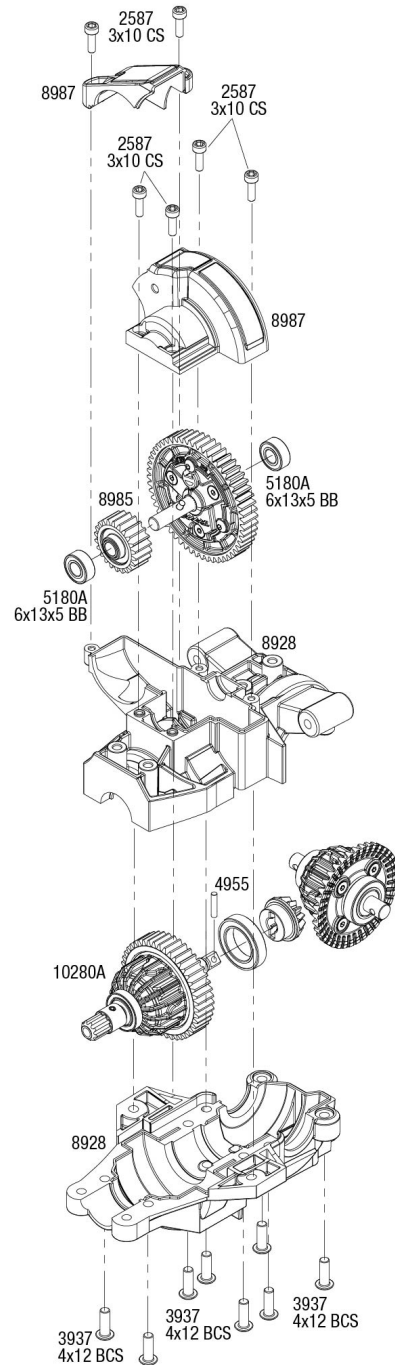

Body Assembly

REV 240226-R00

Specifications on this page are subject to change without notice. Every attempt has been made to ensure the accuracy of this drawing; however, Traxxas cannot be held responsible for typographical or other errors. See Parts List for a complete listing of optional accessories.

See Parts List for a complete listing of optional accessories.

Chassis Assembly

Specifications on this page are subject to change without notice. Every attempt has been made to ensure the accuracy of this drawing; however, Traxxas cannot be held responsible for typographical or other errors.

See Parts List for a complete listing of optional accessories.

MAXX SLASH

Transmission Assembly

Center Differential Assembly

Available fully assembled as part #10280A
Accessory Center Differential Assembly also available as part #10280X

Cush Drive Assembly

Front & Rear Driveshaft Assembly

Available fully assembled as part #10250

See Parts List for a complete listing of optional accessories.

REV 240226-R00

Specifications on this page are subject to change without notice. Every attempt has been made to ensure the accuracy of this drawing; however, Traxxas cannot be held responsible for typographical or other errors.