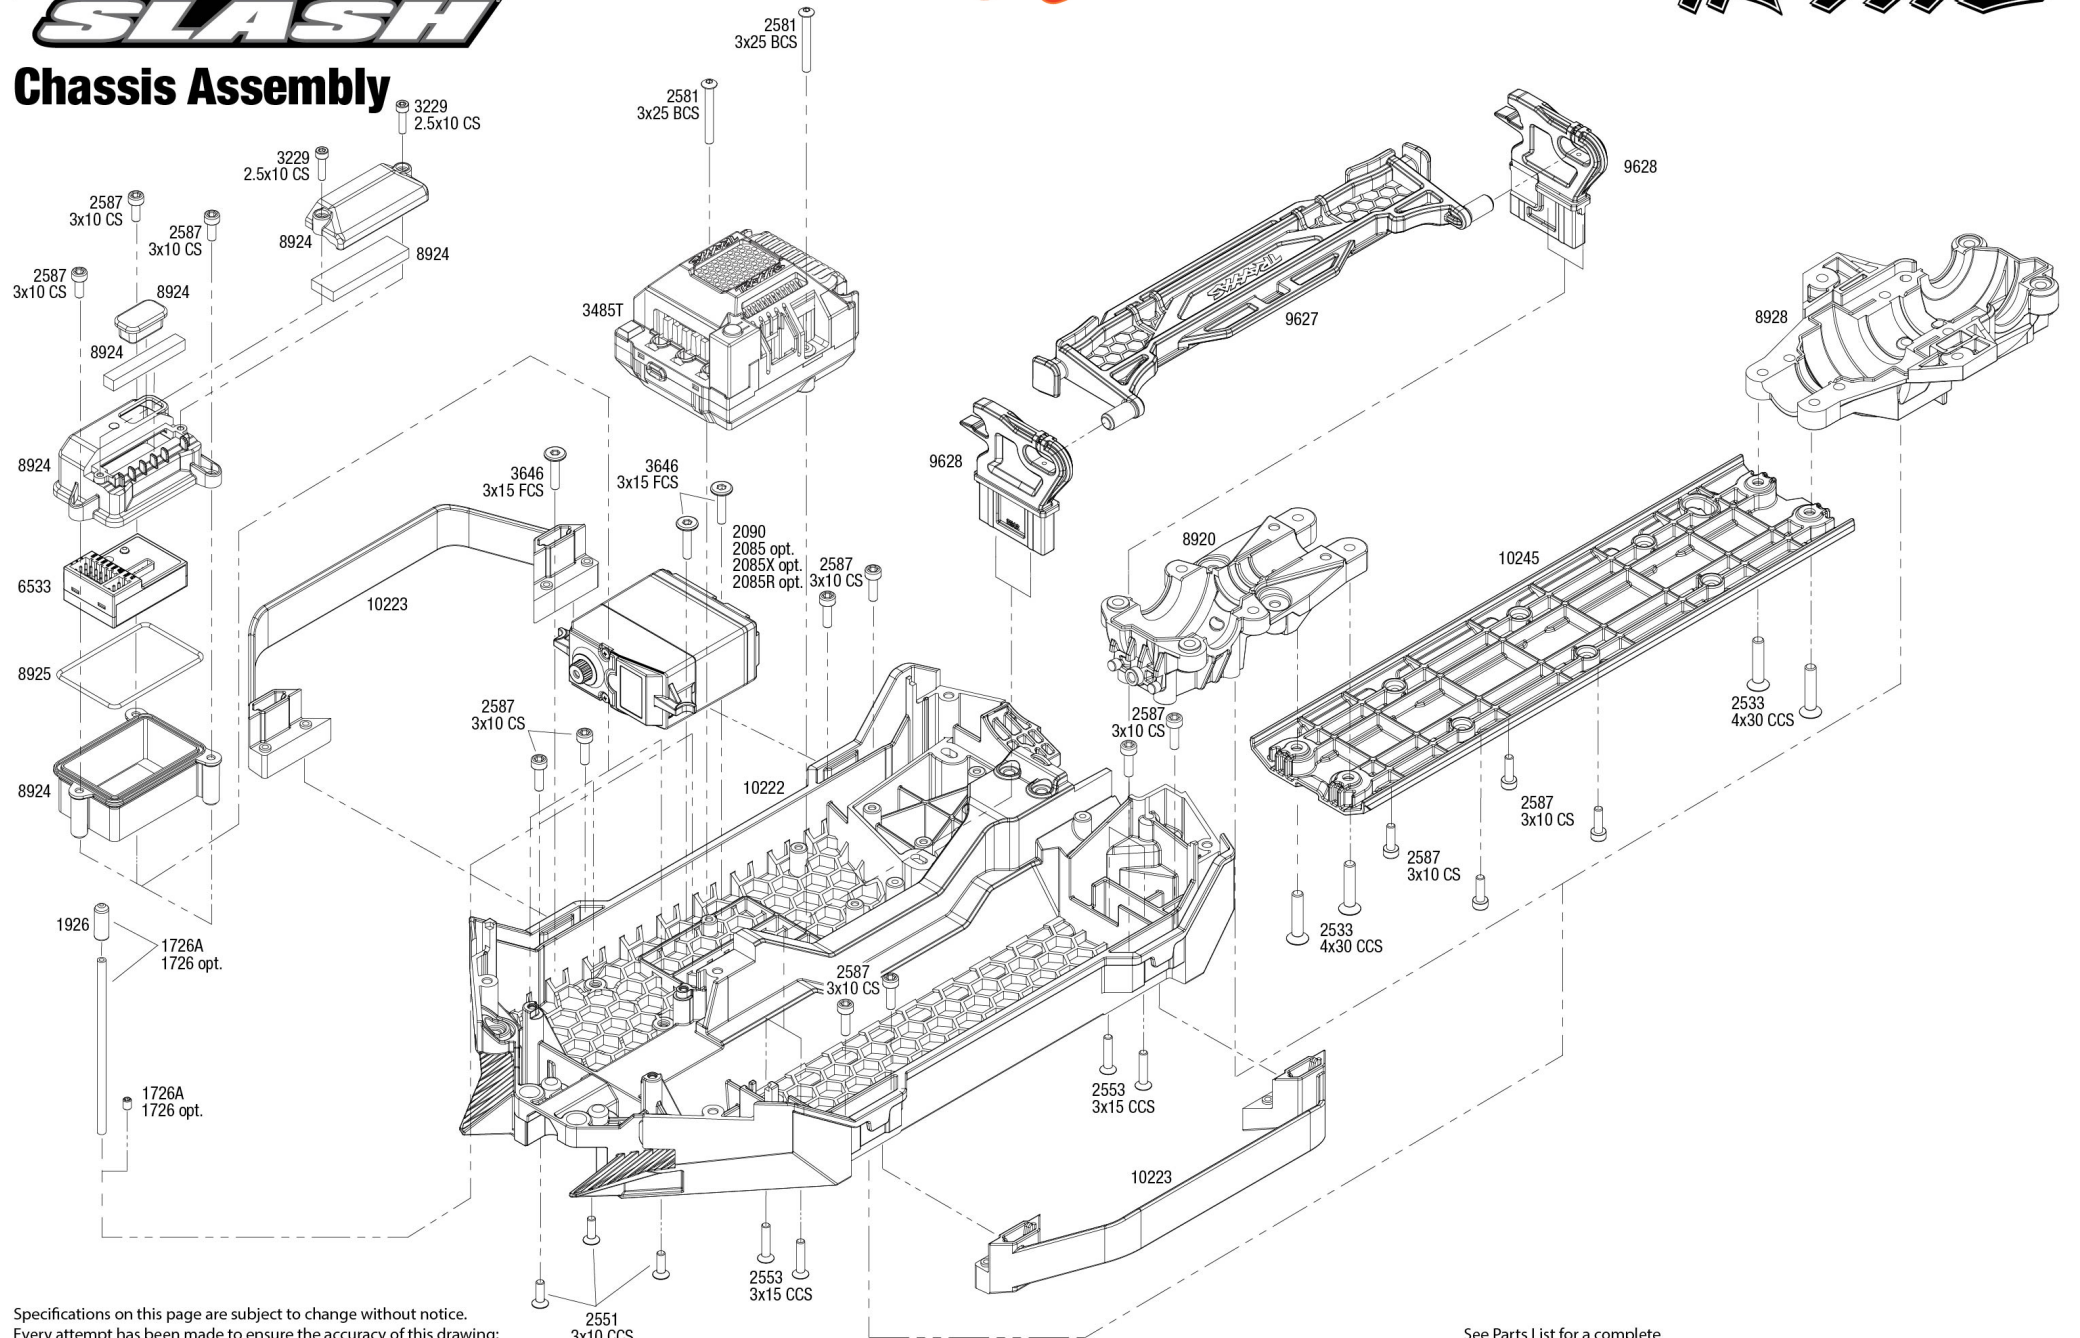

Body Assembly

REV 240226-R00

Specifications on this page are subject to change without notice. Every attempt has been made to ensure the accuracy of this drawing; however, Traxxas cannot be held responsible for typographical or other errors. See Parts List for a complete listing of optional accessories.

See Parts List for a complete listing of optional accessories.

Chassis Assembly

Specifications on this page are subject to change without notice. Every attempt has been made to ensure the accuracy of this drawing; however, Traxxas cannot be held responsible for typographical or other errors.

See Parts List for a complete listing of optional accessories.

MAXX SLASH

Transmission Assembly

Center Differential Assembly

Available fully assembled as part #10280A
Accessory Center Differential Assembly also available as part #10280X

Cush Drive Assembly

Front & Rear Driveshaft Assembly

Available fully assembled as part #10250

See Parts List for a complete listing of optional accessories.

REV 240226-R00

Specifications on this page are subject to change without notice. Every attempt has been made to ensure the accuracy of this drawing; however, Traxxas cannot be held responsible for typographical or other errors.