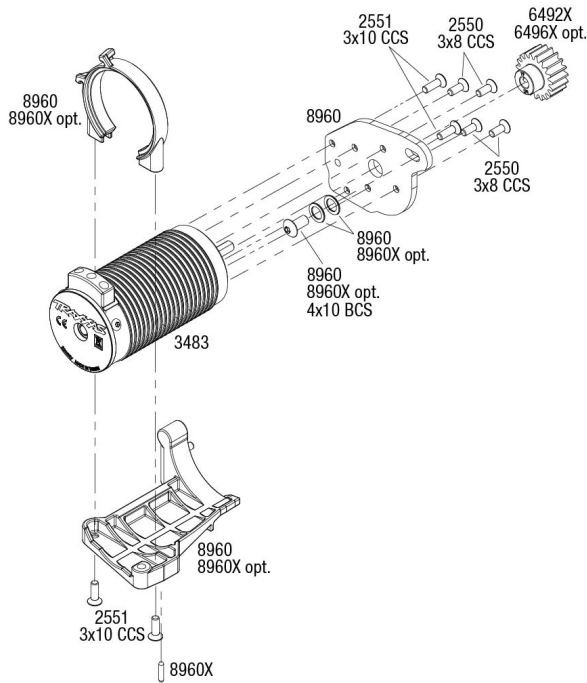

Body Assembly

REV 240226-R00

Specifications on this page are subject to change without notice. Every attempt has been made to ensure the accuracy of this drawing; however, Traxxas cannot be held responsible for typographical or other errors. See Parts List for a complete listing of optional accessories.

See Parts List for a complete listing of optional accessories.

MAXX SLASH

Transmission Assembly

Center Differential Assembly

Available fully assembled as part #10280A
Accessory Center Differential Assembly also available as part #10280X

Cush Drive Assembly

Front & Rear Driveshaft Assembly

Available fully assembled as part #10250

See Parts List for a complete listing of optional accessories.

REV 240226-R00

Specifications on this page are subject to change without notice. Every attempt has been made to ensure the accuracy of this drawing; however, Traxxas cannot be held responsible for typographical or other errors.