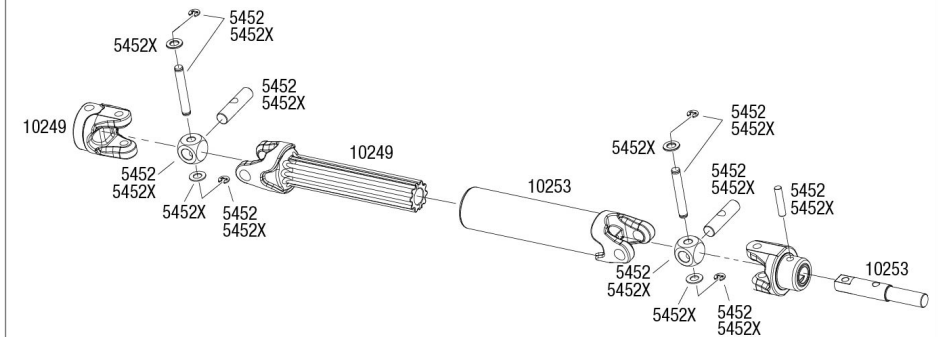

See Parts List for a complete listing of optional accessories.

MAXX SLASH

Transmission Assembly

Center Differential Assembly

Available fully assembled as part #10280A
Accessory Center Differential Assembly also available as part #10280X

Cush Drive Assembly

Front & Rear Driveshaft Assembly

Available fully assembled as part #10250

See Parts List for a complete listing of optional accessories.

REV 240226-R00

Specifications on this page are subject to change without notice. Every attempt has been made to ensure the accuracy of this drawing; however, Traxxas cannot be held responsible for typographical or other errors.