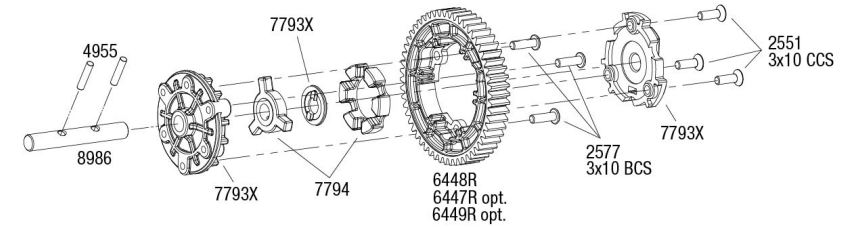

See Parts List for a complete listing of optional accessories.

MAXX SLASH

Transmission Assembly

Center Differential Assembly

Available fully assembled as part #10280A
Accessory Center Differential Assembly also available as part #10280X

Cush Drive Assembly

Front & Rear Driveshaft Assembly

Available fully assembled as part #10250

See Parts List for a complete listing of optional accessories.

REV 240226-R00

Specifications on this page are subject to change without notice. Every attempt has been made to ensure the accuracy of this drawing; however, Traxxas cannot be held responsible for typographical or other errors.