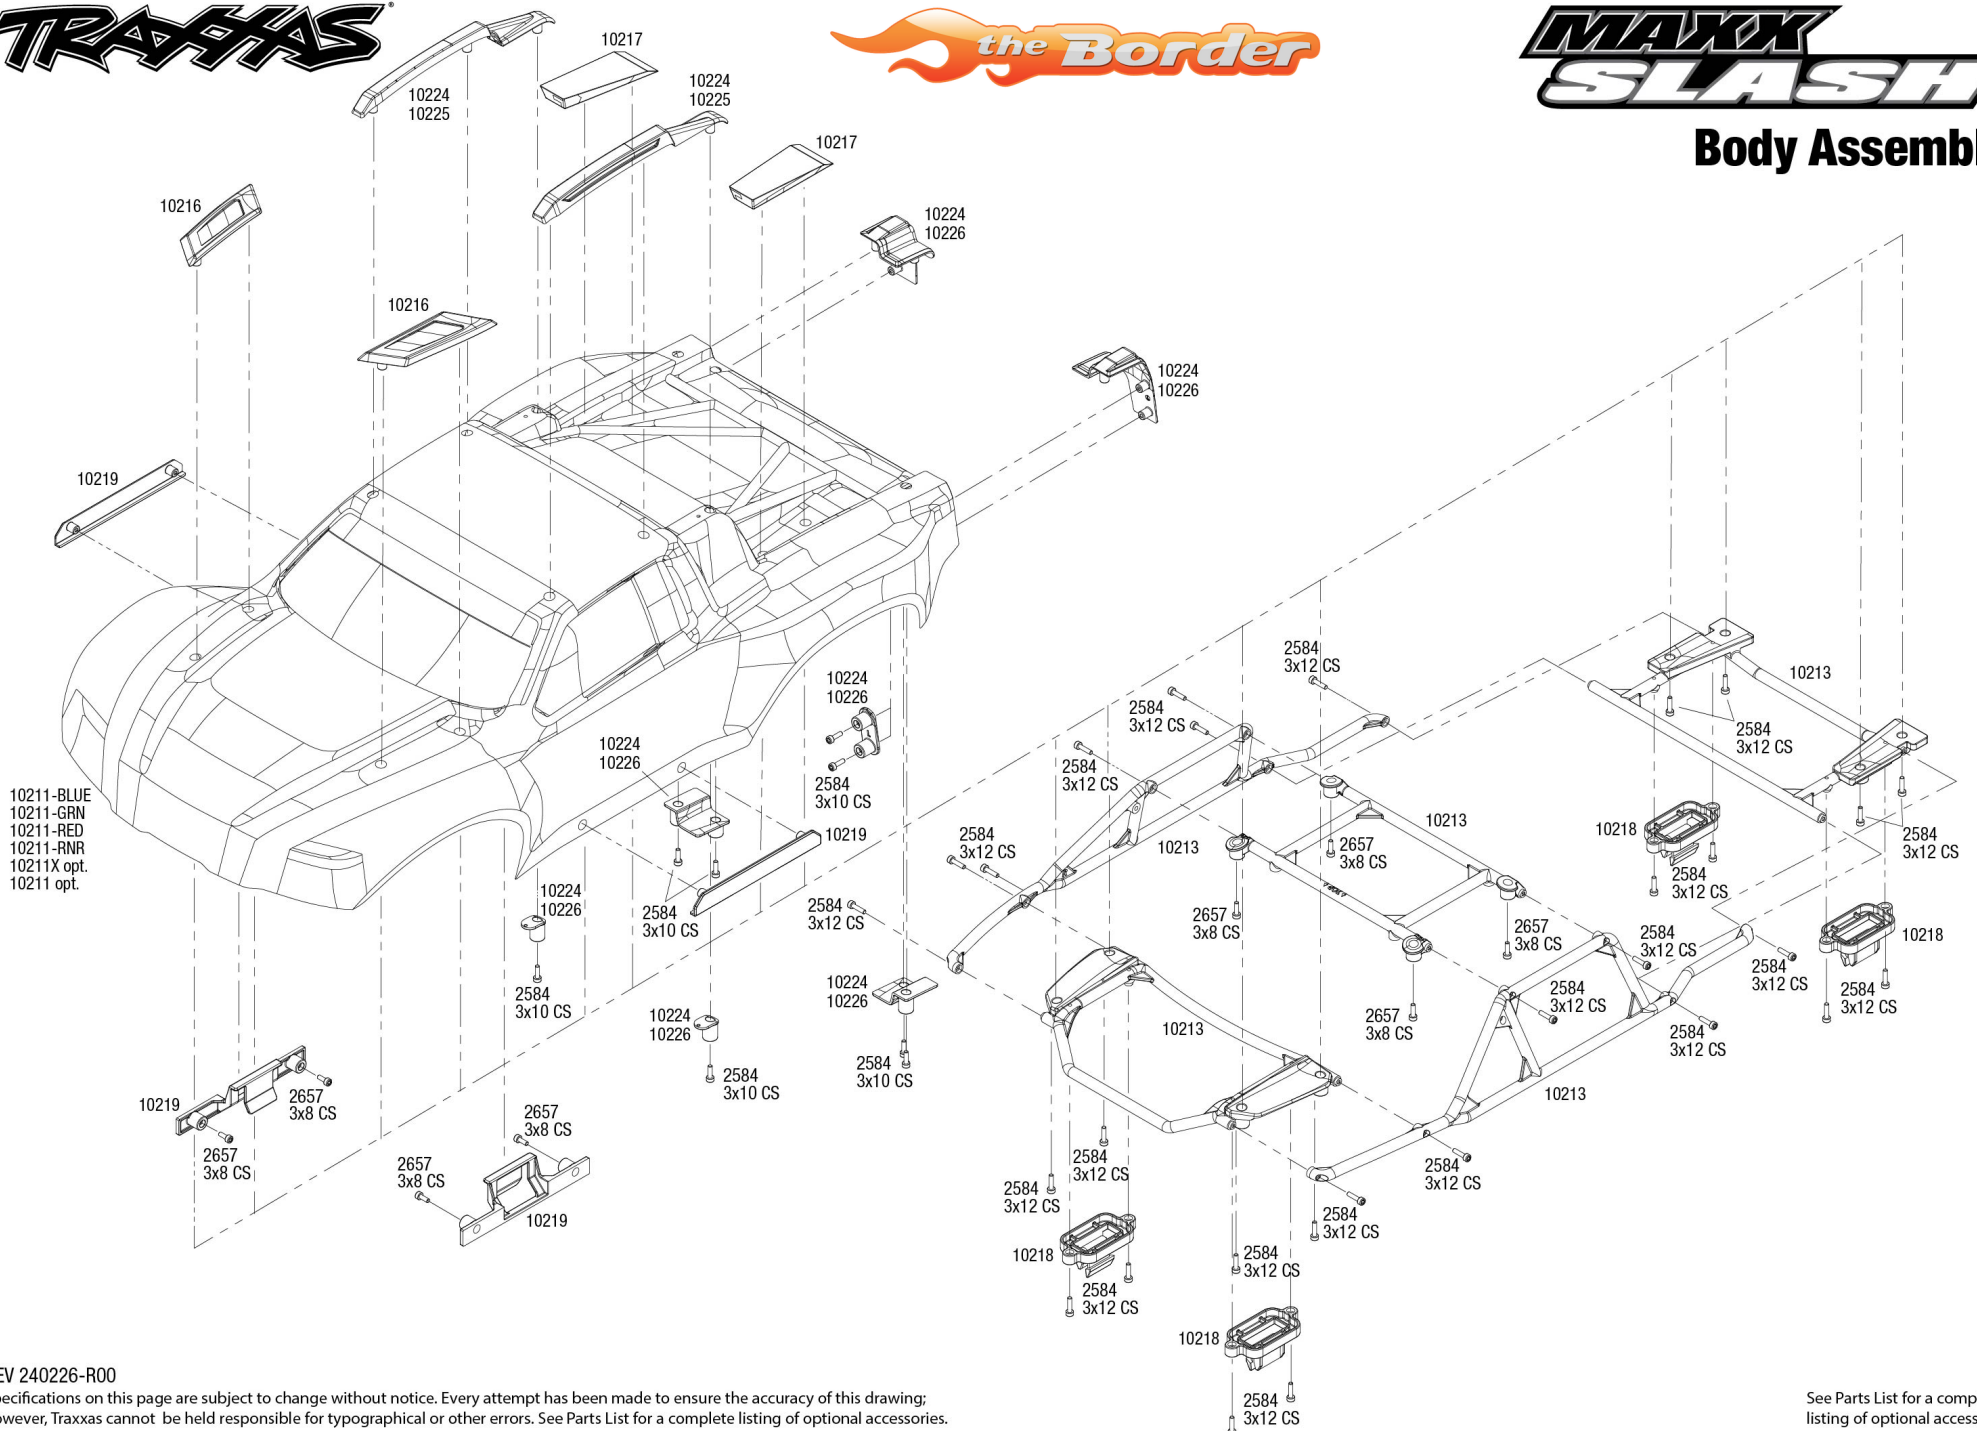

Body Assembly

REV 240226-R00

Specifications on this page are subject to change without notice. Every attempt has been made to ensure the accuracy of this drawing; however, Traxxas cannot be held responsible for typographical or other errors. See Parts List for a complete listing of optional accessories.

See Parts List for a complete listing of optional accessories.

MAXX SLASH

Transmission Assembly

Center Differential Assembly

Available fully assembled as part #10280A
Accessory Center Differential Assembly also available as part #10280X

Cush Drive Assembly

Front & Rear Driveshaft Assembly

Available fully assembled as part #10250

See Parts List for a complete listing of optional accessories.

REV 240226-R00

Specifications on this page are subject to change without notice. Every attempt has been made to ensure the accuracy of this drawing; however, Traxxas cannot be held responsible for typographical or other errors.