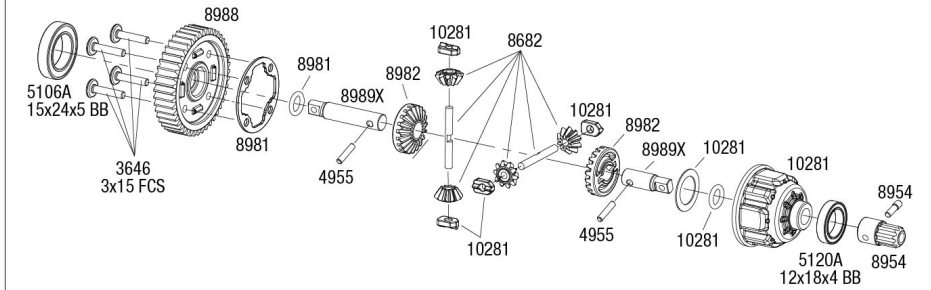

See Parts List for a complete listing of optional accessories.

MAXX SLASH

Transmission Assembly

Center Differential Assembly

Available fully assembled as part #10280A
Accessory Center Differential Assembly also available as part #10280X

Cush Drive Assembly

Front & Rear Driveshaft Assembly

Available fully assembled as part #10250

See Parts List for a complete listing of optional accessories.

REV 240226-R00

Specifications on this page are subject to change without notice. Every attempt has been made to ensure the accuracy of this drawing; however, Traxxas cannot be held responsible for typographical or other errors.