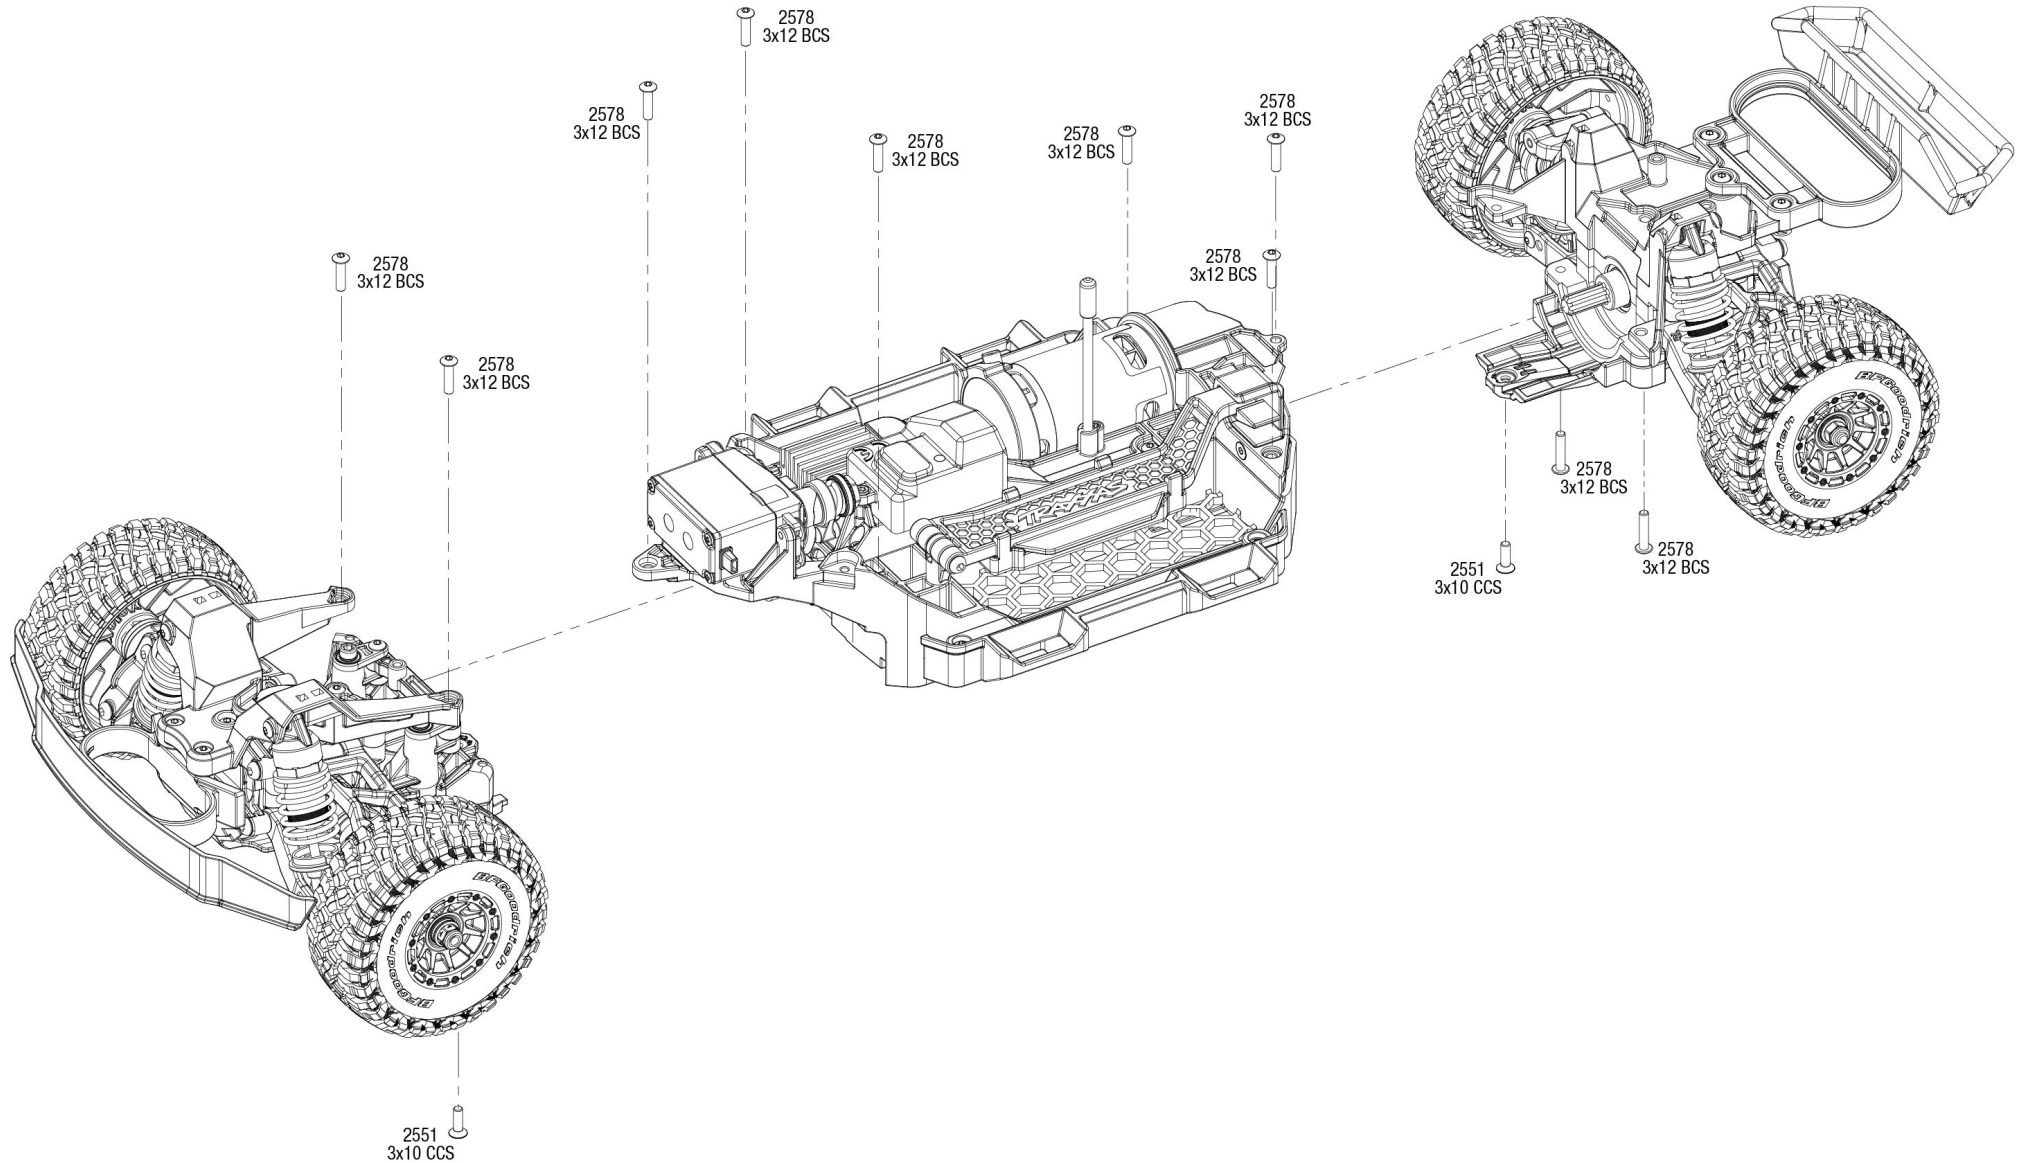

Body Assembly

Completed Assembly (view from top)

MINI SLASH 44

Chassis Assembly

Specifications on this page are subject to change without notice. Every attempt has been made to ensure the accuracy of this drawing; however, Traxxas cannot be held responsible for typographical or other errors.

REV 250611-R00
See Parts List for a complete listing of optional accessories.

Modular Assembly

Specifications on this page are subject to change without notice. Every attempt has been made to ensure the accuracy of this drawing; however, Traxxas cannot be held responsible for typographical or other errors.

REV 250611-R00
See Parts List for a complete listing of optional accessories.

MINI SLASH 4x4

Rear Assembly

Specifications on this page are subject to change without notice. Every attempt has been made to ensure the accuracy of this drawing; however, Traxxas cannot be held responsible for typographical or other errors.