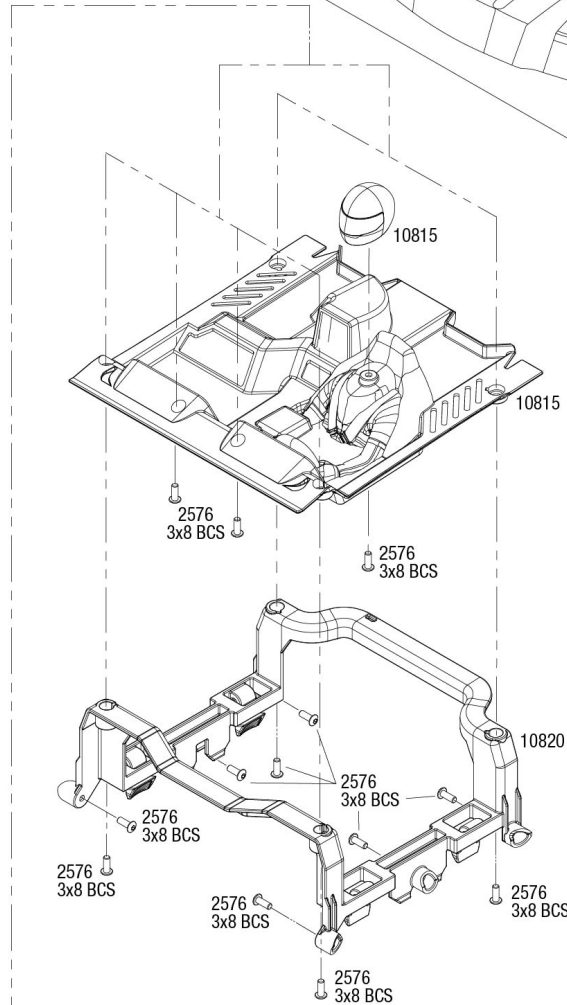

Body Assembly

Completed Assembly (view from top)

MINI SLASH 44

Chassis Assembly

Specifications on this page are subject to change without notice. Every attempt has been made to ensure the accuracy of this drawing; however, Traxxas cannot be held responsible for typographical or other errors.

REV 250611-R00
See Parts List for a complete listing of optional accessories.

Modular Assembly

Specifications on this page are subject to change without notice. Every attempt has been made to ensure the accuracy of this drawing; however, Traxxas cannot be held responsible for typographical or other errors.

REV 250611-R00
See Parts List for a complete listing of optional accessories.

MINI SLASH 4x4

Rear Assembly

Specifications on this page are subject to change without notice. Every attempt has been made to ensure the accuracy of this drawing; however, Traxxas cannot be held responsible for typographical or other errors.