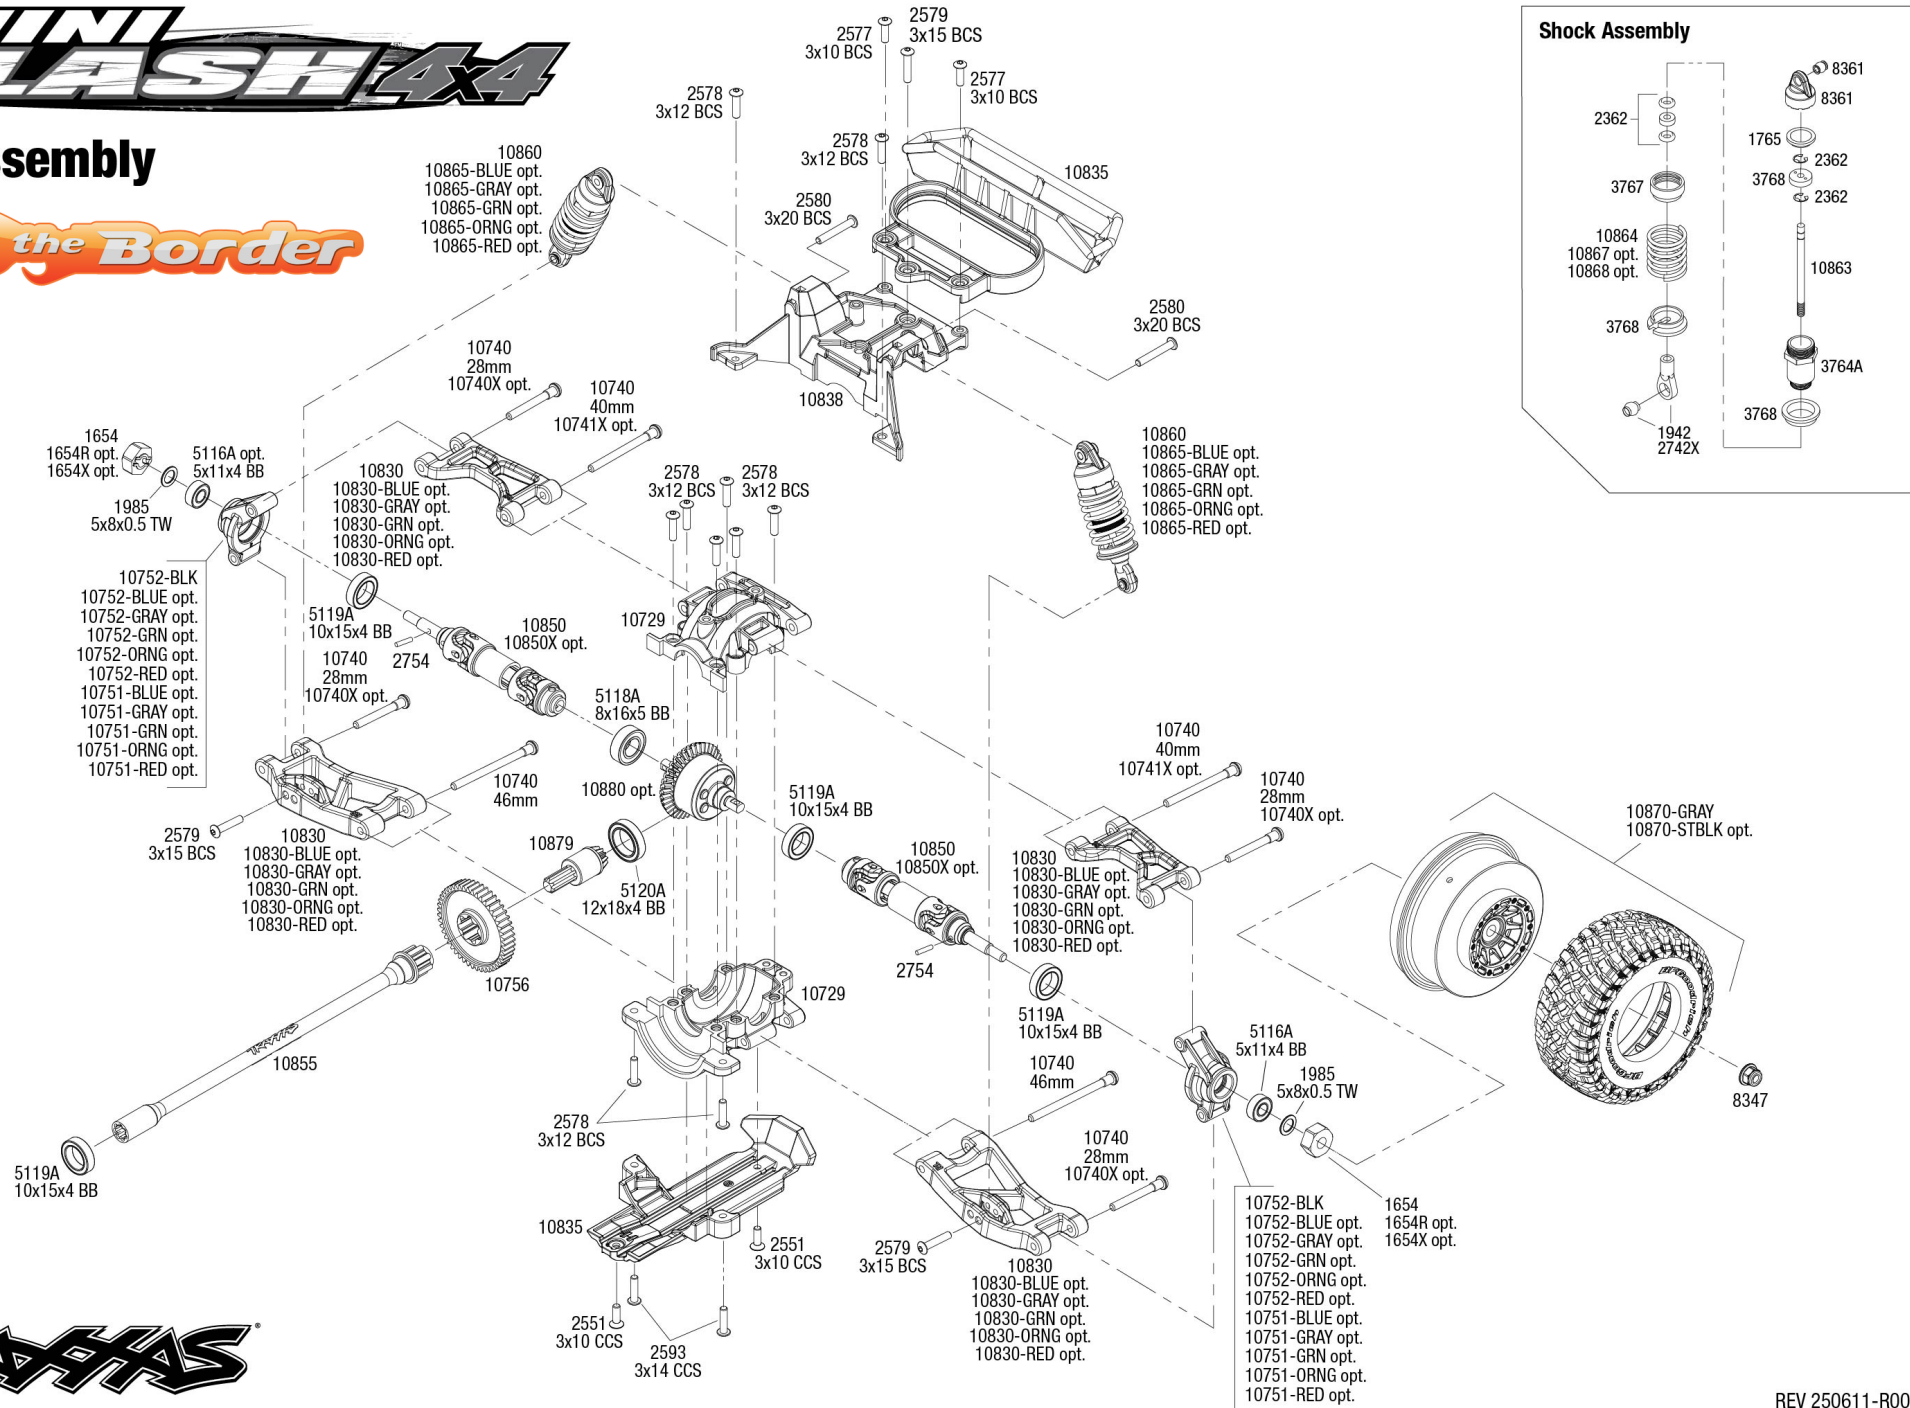

Body Assembly

Completed Assembly (view from top)

MINI SLASH 44

Chassis Assembly

Specifications on this page are subject to change without notice. Every attempt has been made to ensure the accuracy of this drawing; however, Traxxas cannot be held responsible for typographical or other errors.

REV 250611-R00
See Parts List for a complete listing of optional accessories.

Modular Assembly

Specifications on this page are subject to change without notice. Every attempt has been made to ensure the accuracy of this drawing; however, Traxxas cannot be held responsible for typographical or other errors.

REV 250611-R00
See Parts List for a complete listing of optional accessories.

MINI SLASH 4x4

Rear Assembly

Specifications on this page are subject to change without notice. Every attempt has been made to ensure the accuracy of this drawing; however, Traxxas cannot be held responsible for typographical or other errors.

REV 250611-R00
See Parts List for a complete listing of optional accessories.