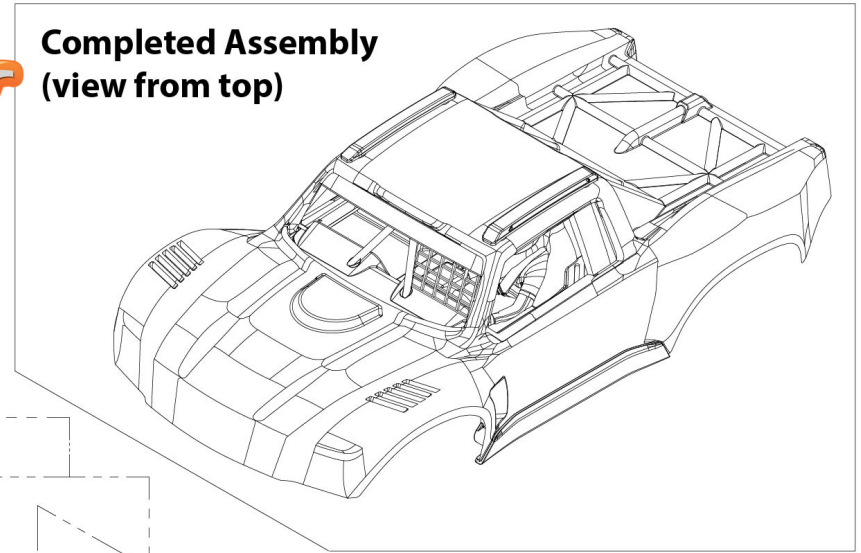

Body Assembly

Completed Assembly (view from top)

MINI SLASH 44

Chassis Assembly

Specifications on this page are subject to change without notice. Every attempt has been made to ensure the accuracy of this drawing; however, Traxxas cannot be held responsible for typographical or other errors.