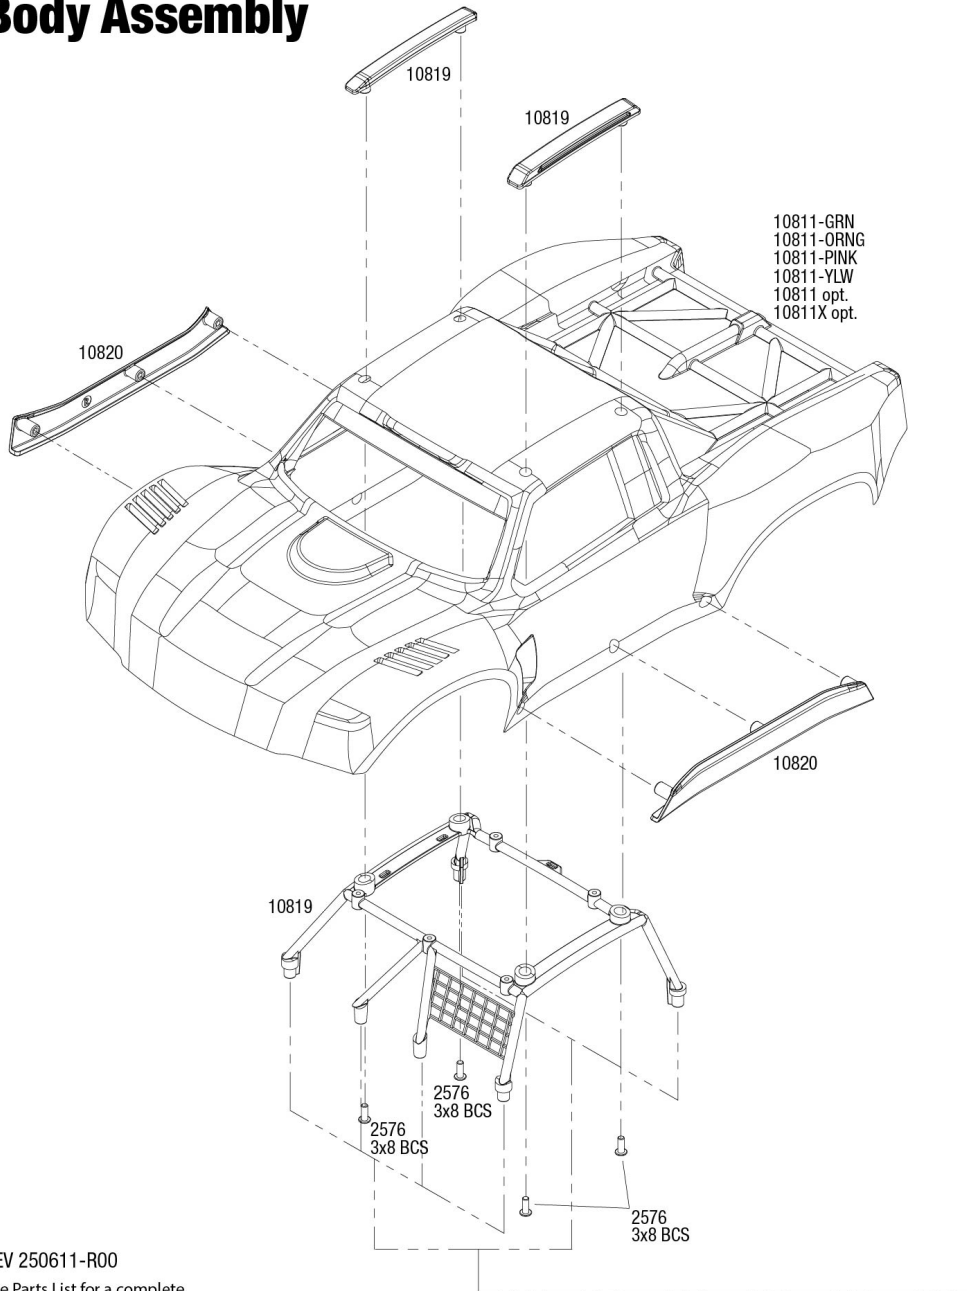

Body Assembly

Completed Assembly (view from top)

MINI SLASH 44

Chassis Assembly

Specifications on this page are subject to change without notice. Every attempt has been made to ensure the accuracy of this drawing; however, Traxxas cannot be held responsible for typographical or other errors.

REV 250611-R00
See Parts List for a complete listing of optional accessories.

Modular Assembly

Specifications on this page are subject to change without notice. Every attempt has been made to ensure the accuracy of this drawing; however, Traxxas cannot be held responsible for typographical or other errors.

REV 250611-R00
See Parts List for a complete listing of optional accessories.

MINI SLASH 4x4

Rear Assembly

Specifications on this page are subject to change without notice. Every attempt has been made to ensure the accuracy of this drawing; however, Traxxas cannot be held responsible for typographical or other errors.