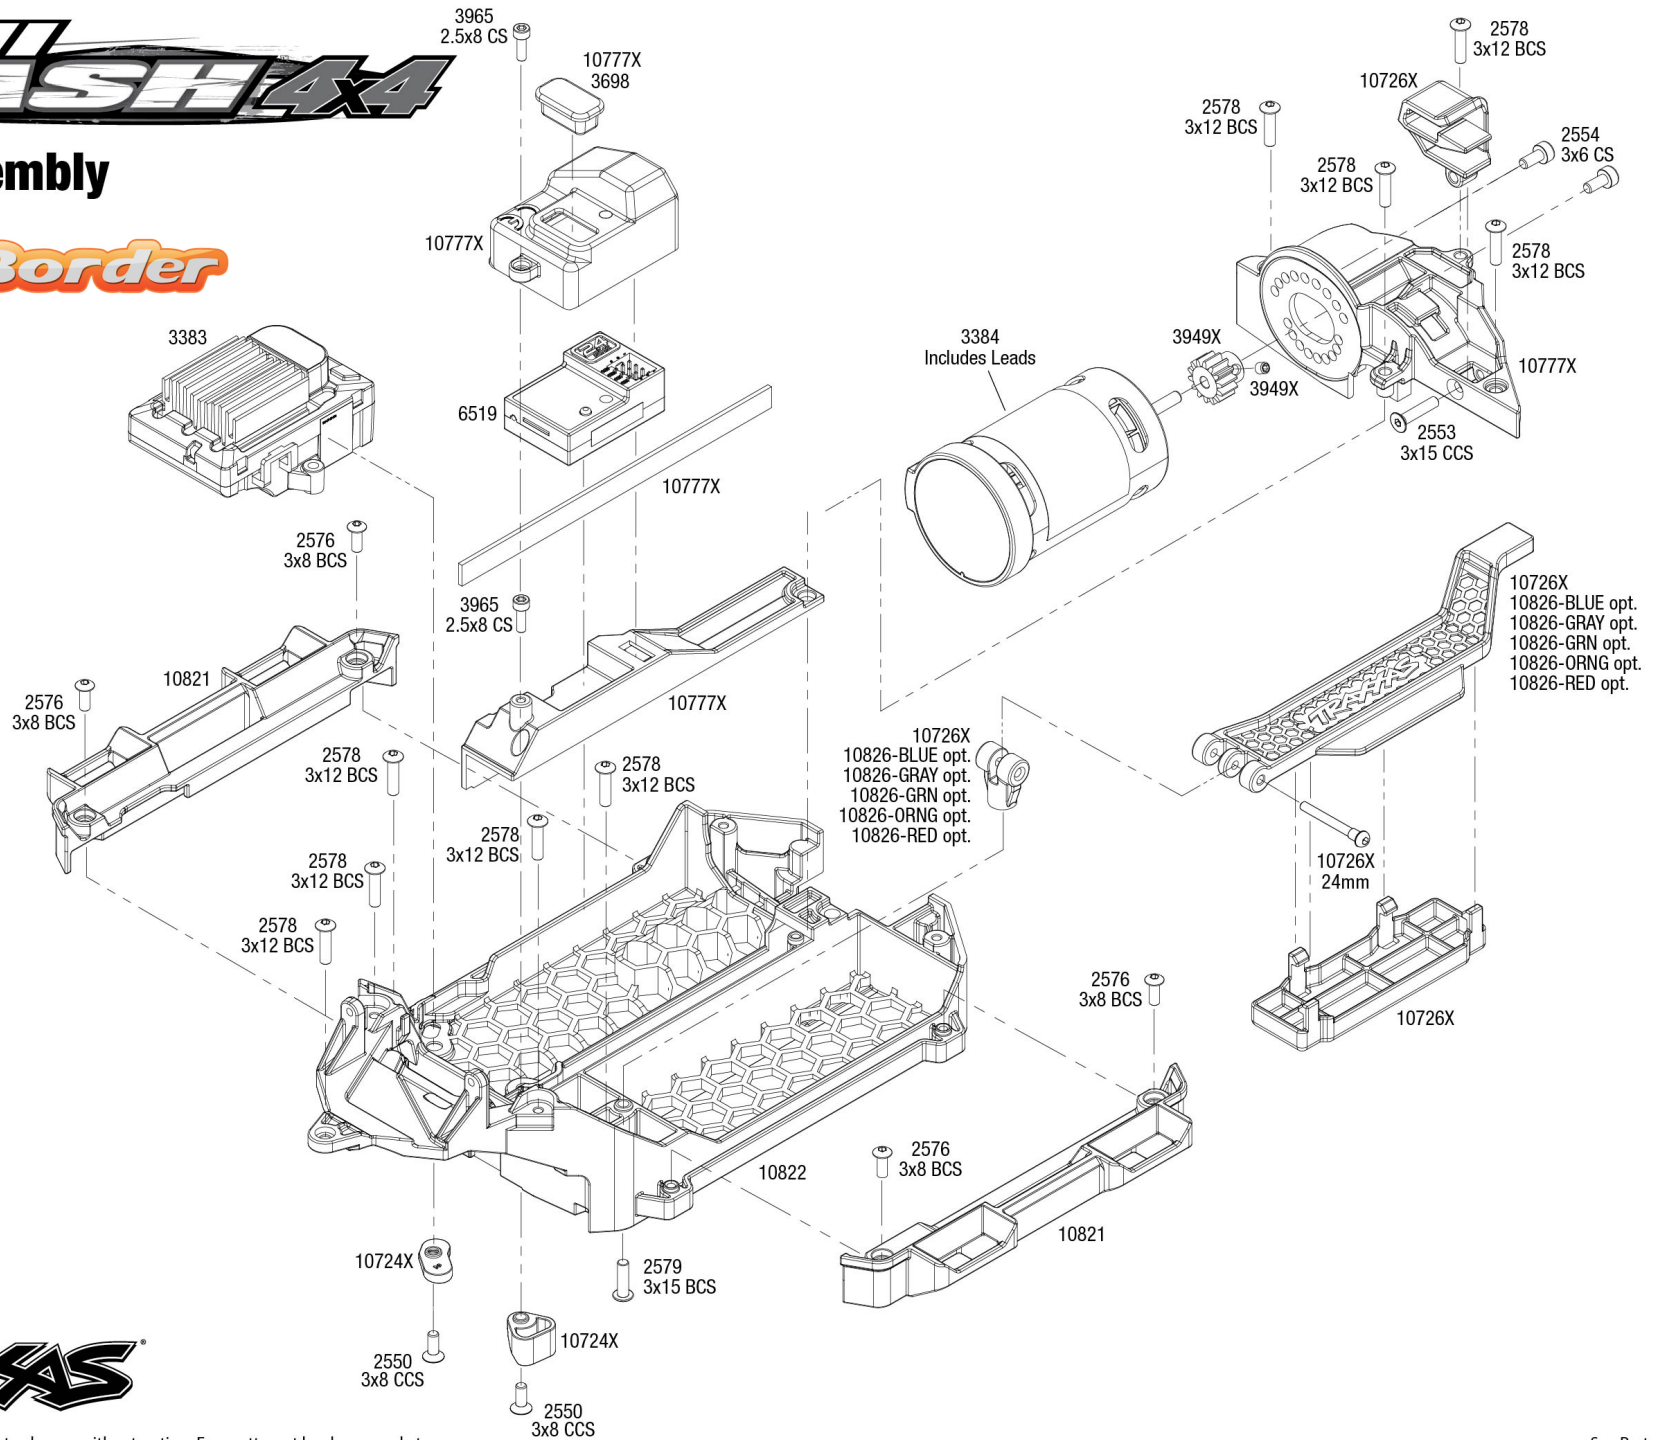

Body Assembly

Completed Assembly (view from top)

MINI SLASH 44

Chassis Assembly

Specifications on this page are subject to change without notice. Every attempt has been made to ensure the accuracy of this drawing; however, Traxxas cannot be held responsible for typographical or other errors.

REV 250611-R00
See Parts List for a complete listing of optional accessories.

Modular Assembly

Specifications on this page are subject to change without notice. Every attempt has been made to ensure the accuracy of this drawing; however, Traxxas cannot be held responsible for typographical or other errors.

REV 250611-R00
See Parts List for a complete listing of optional accessories.

MINI SLASH 4x4

Rear Assembly

Specifications on this page are subject to change without notice. Every attempt has been made to ensure the accuracy of this drawing; however, Traxxas cannot be held responsible for typographical or other errors.