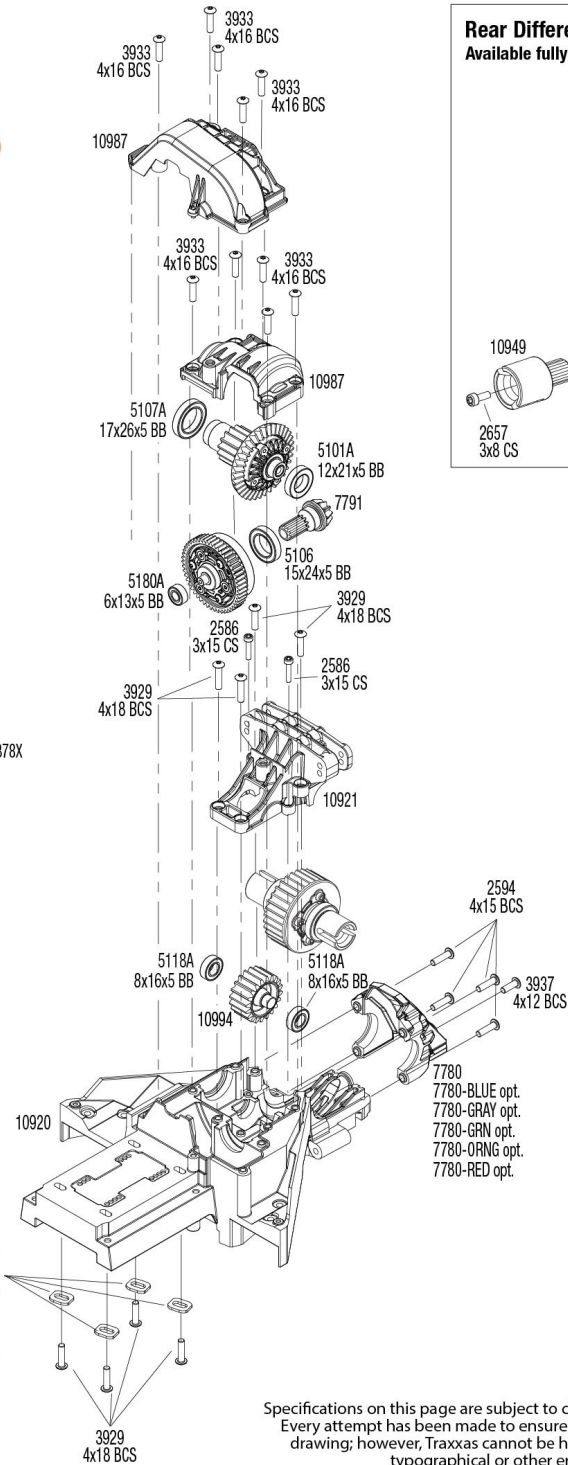

# TRAXXAS

REV 250619-R07

Specifications on this page are subject to change without notice. Every attempt has been made to ensure the accuracy of this drawing; however, Traxxas cannot be held responsible for typographical or other errors. See Parts List for a complete listing of optional accessories.

### Engine Assembly

- 7756-BLK
- 7756G opt.
- 7756R opt.
- 7756X opt.
- 7756-GRAY opt.
- 7756-ORNG opt.
- 5106A 15x24x5 BB
- 7758 7758G 7758R 7758T 7758A opt. 7757
- 7756-BLK 7757
- 7758-GRAY opt.
- 7852 7852X opt. 7852-BLUE opt. 7852-GRAY opt. 7852-GRN opt. 7852-ORNG opt. 7852-RED opt.
- 5196A 20x32x7 BB
- 7768 7768G 7768R 7768T 7768A opt.
- 7751X 7751X
- 7750X
- 7829-CHRM 7829 opt. 7829G opt. 7829R opt. 7829T opt. 7829X opt.
- 2576 3x8 BCS
- 2576 3x8 BCS
- 2576 3x8 BCS
- 7743
- 10941
- 2576 3x8 BCS
- 2576 3x8 BCS
- 10941
- 7830-CHRM 7830 opt. 7830R opt. 7830G opt. 7830T opt. 7830X opt.
- 2576 3x8 BCS
- 10941
- 2576 3x8 BCS
- 7742
- 2576 3x8 BCS
- 2575 3x6 BCS
- 2576 3x8 BCS
- 10941
- 4955
- 3929 4x18 CCS
- 7759-BLK 7759 opt. 7759G opt. 7759R opt. 7759-ORNG opt. 7759-GRAY opt.
- 7726 7726
- 7726 7726
- 2546 4x15 CCS
- 3929 4x18 CCS
- 7716
- 2576 3x8 BCS
- 10941
- 2576 3x8 BCS
- 10941
- 2576 3x8 BCS
- 7750X
- 7751X
- 7751X
- 7768 7768G 7768R 7768T 7768A opt.
- 5106A 15x24x5 BB
- 5196A 20x32x7 BB
- 7756-BLK 7756G opt. 7756R opt. 7756X opt. 7756-GRAY opt. 7756-ORNG opt.
- 7757
- 7852 7852X opt. 7852-BLUE opt. 7852-GRAY opt. 7852-GRN opt. 7852-ORNG opt. 7852-RED opt.
- 7758 7758G 7758R 7758T 7758A opt. 7757
- 7758-GRAY opt.

### Rear Assembly

See Parts List for a complete listing of optional accessories.

Specifications on this page are subject to change without notice. Every attempt has been made to ensure the accuracy of this drawing; however, Traxxas cannot be held responsible for typographical or other errors.