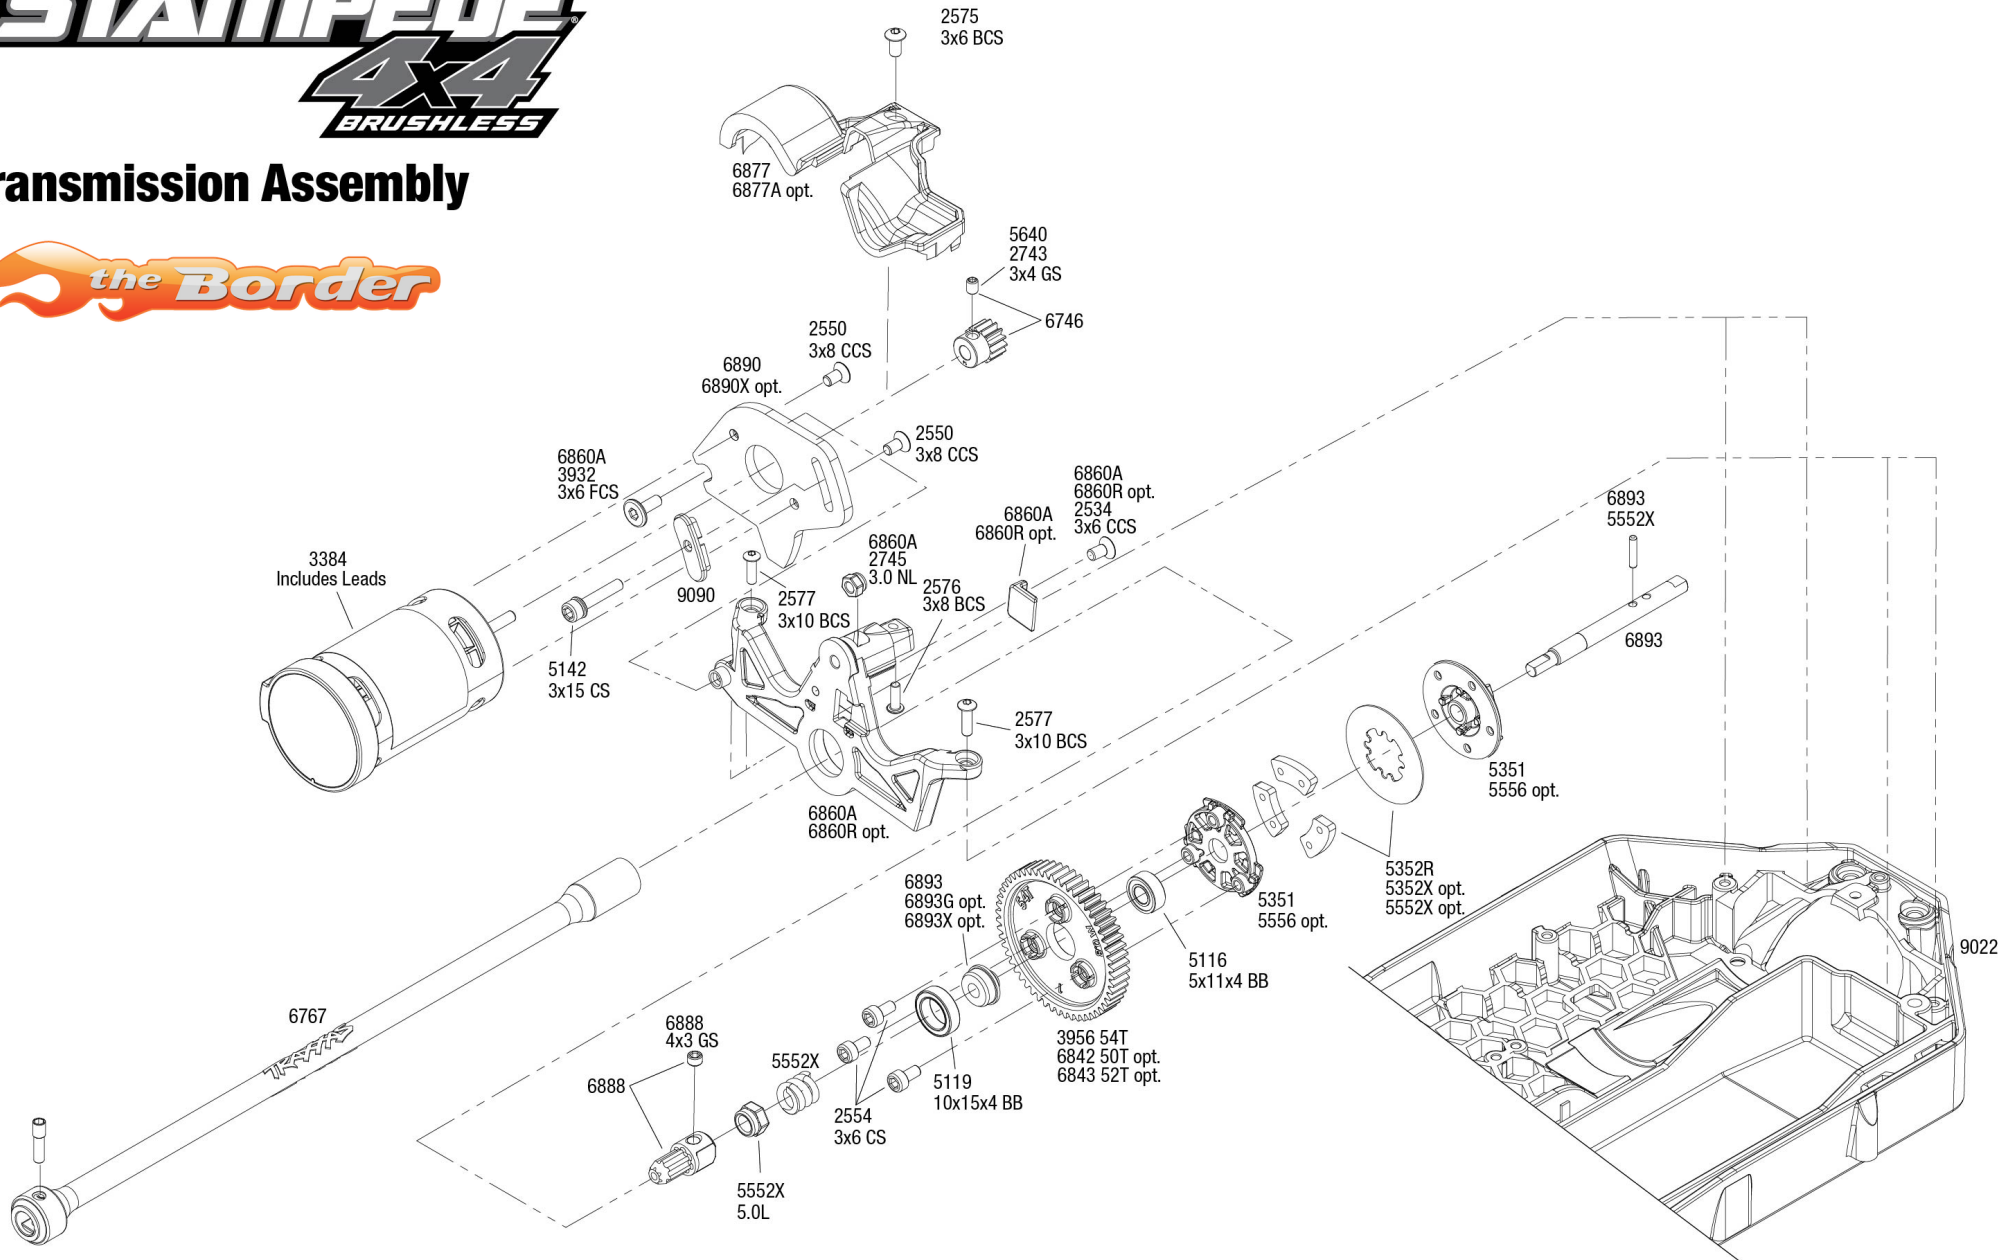

Chassis Assembly

Driveshafts

Modular Assembly

STAMPEDE 4x4 BRUSHLESS

Transmission Assembly

See Parts List for a complete listing of optional accessories.

REV 250602-R04
Specifications on this page are subject to change without notice. Every attempt has been made to ensure the accuracy of this drawing; however, Traxxas cannot be held responsible for typographical or other errors.