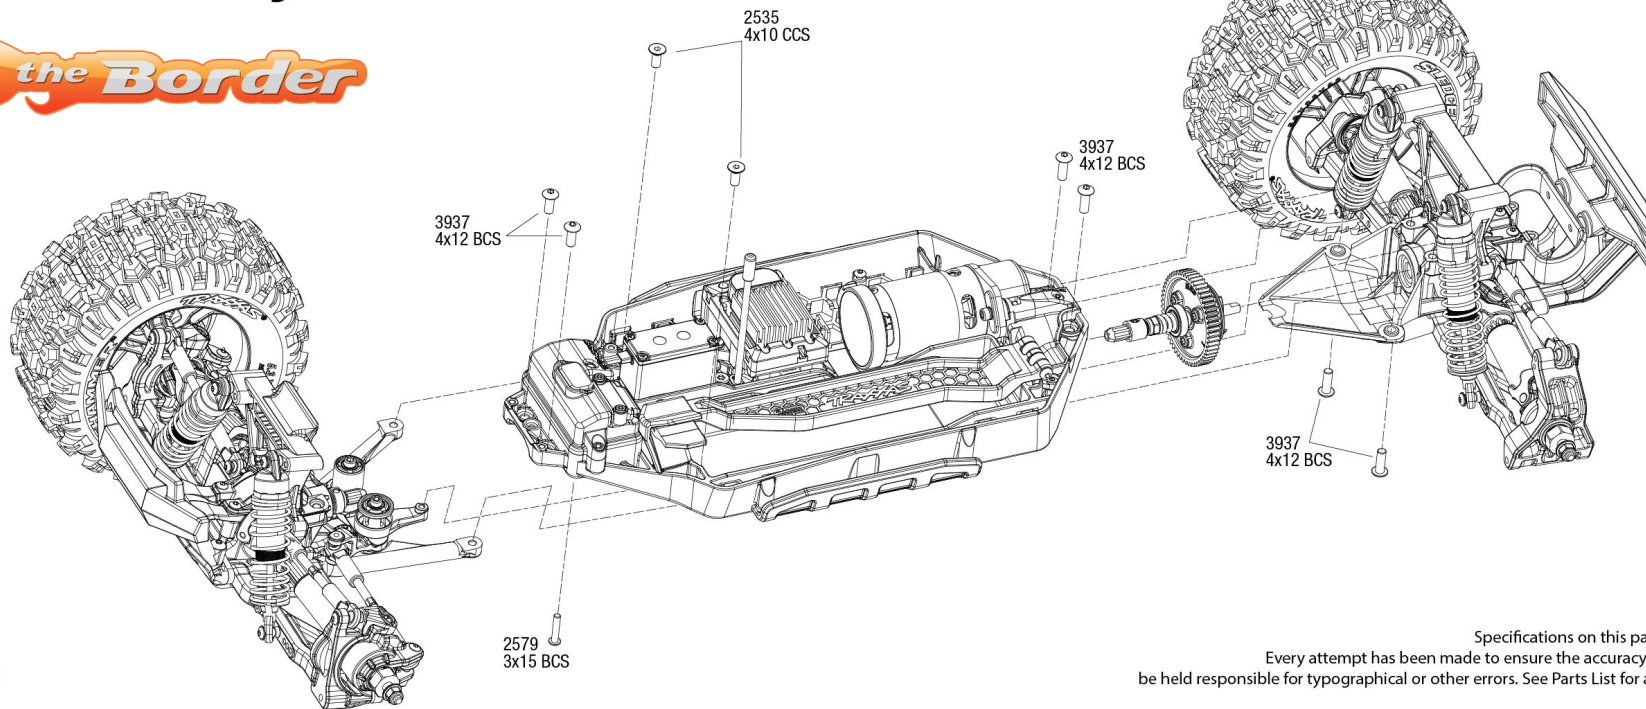

Chassis Assembly

Driveshafts

Modular Assembly

STAMPEDE 4x4 BRUSHLESS

Transmission Assembly

See Parts List for a complete listing of optional accessories.

REV 250602-R04
Specifications on this page are subject to change without notice. Every attempt has been made to ensure the accuracy of this drawing; however, Traxxas cannot be held responsible for typographical or other errors.