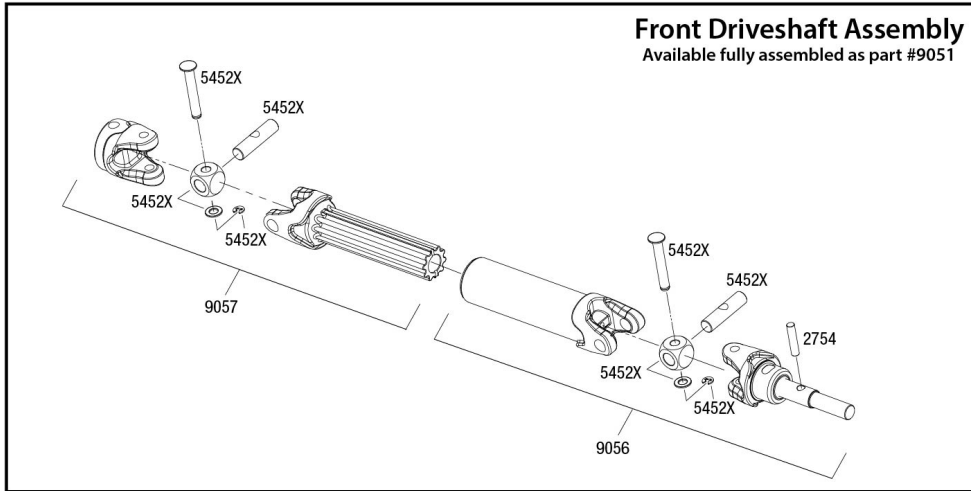

Chassis Assembly

Driveshafts

Modular Assembly

STAMPEDE 4x4 BRUSHLESS

Transmission Assembly

See Parts List for a complete listing of optional accessories.

REV 250602-R04
Specifications on this page are subject to change without notice. Every attempt has been made to ensure the accuracy of this drawing; however, Traxxas cannot be held responsible for typographical or other errors.