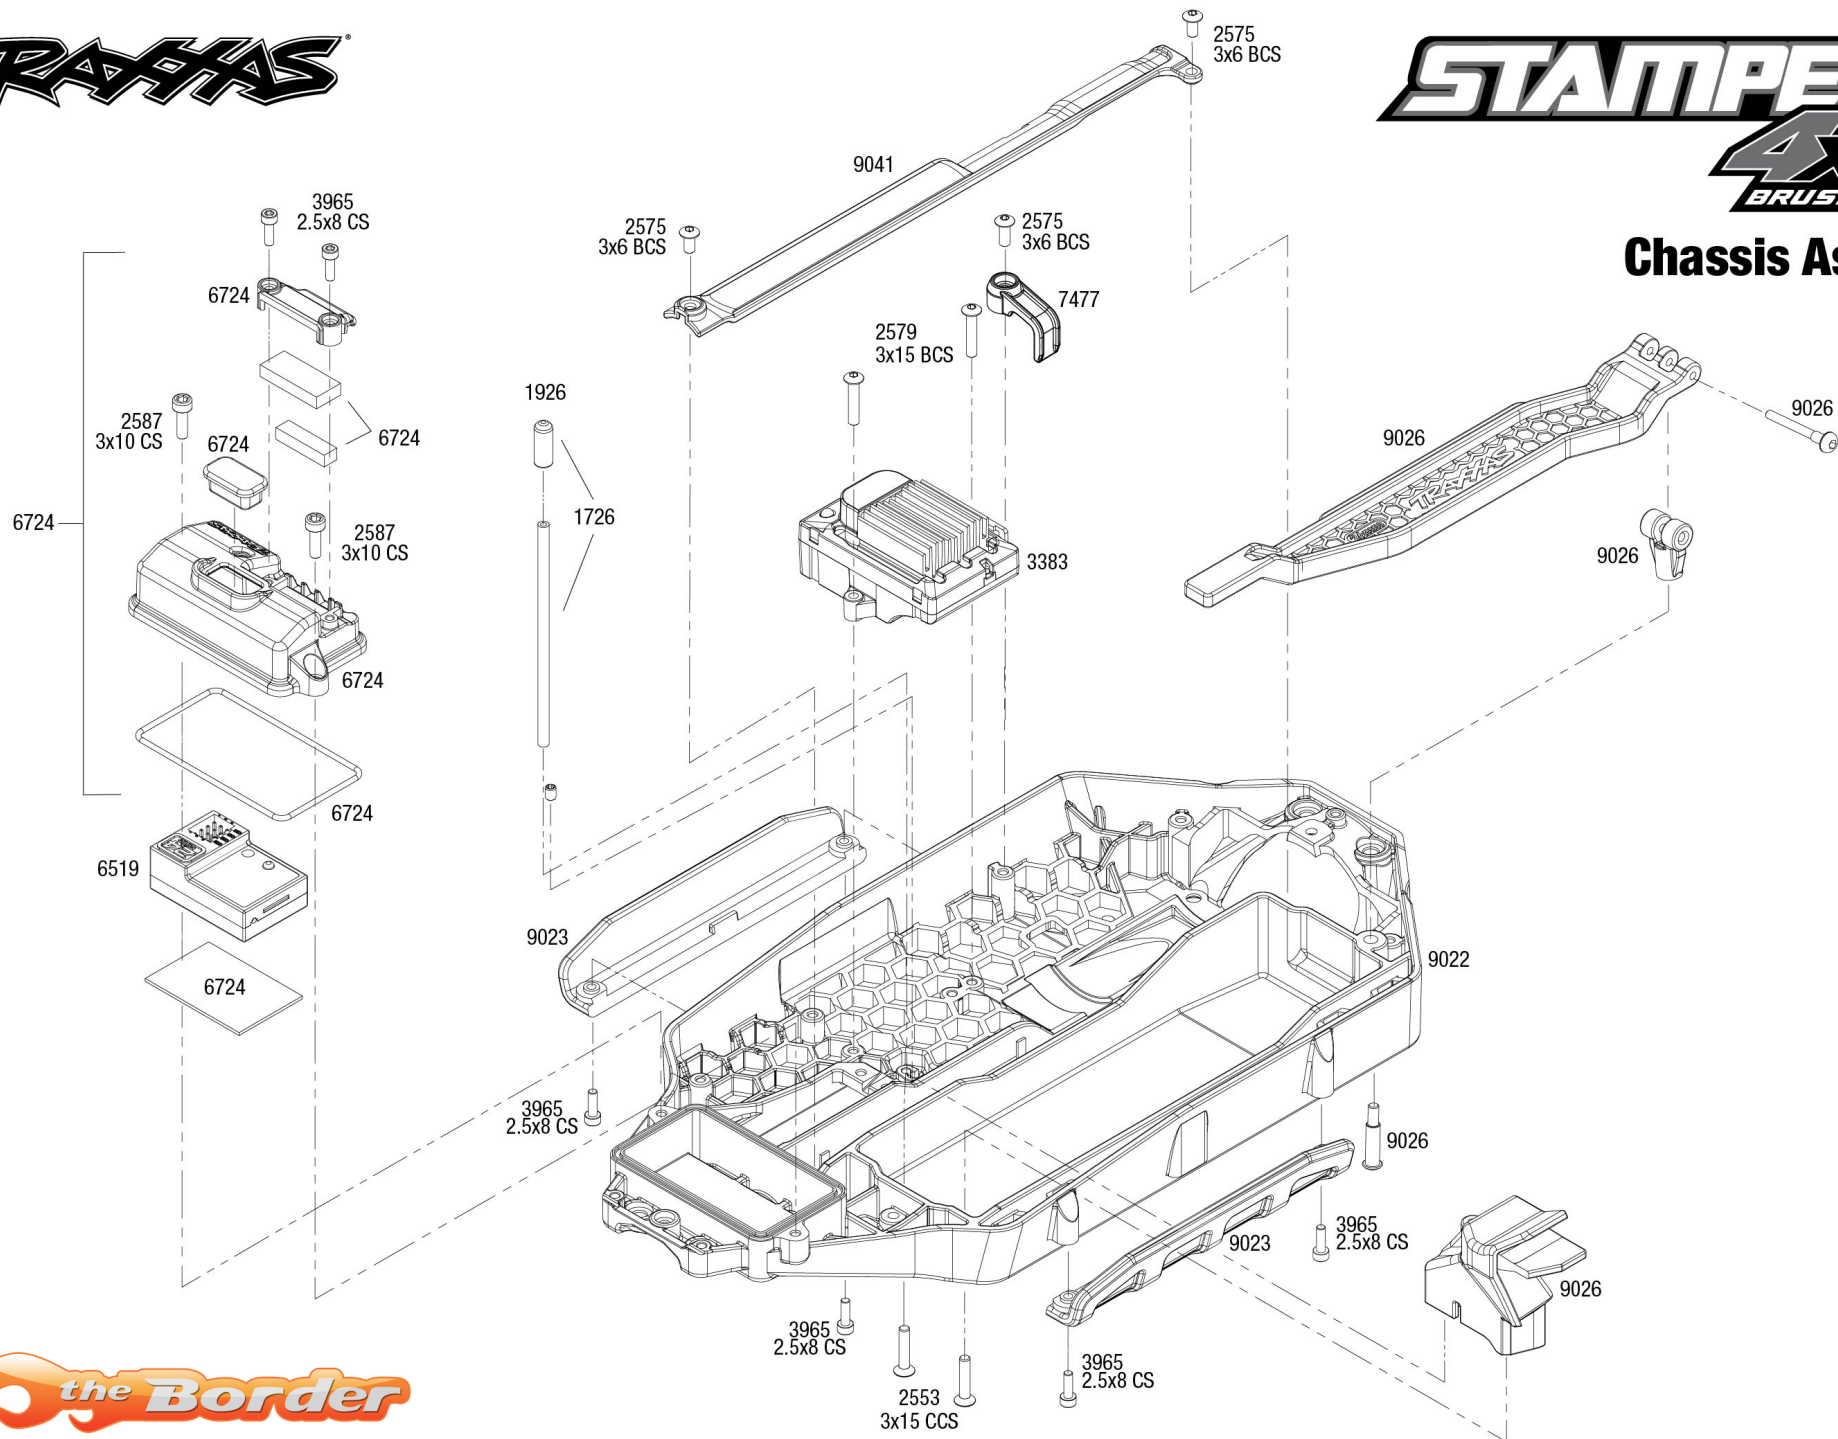

Chassis Assembly

Driveshafts

Modular Assembly

STAMPEDE 4x4 BRUSHLESS

Transmission Assembly

See Parts List for a complete listing of optional accessories.

REV 250602-R04
Specifications on this page are subject to change without notice. Every attempt has been made to ensure the accuracy of this drawing; however, Traxxas cannot be held responsible for typographical or other errors.