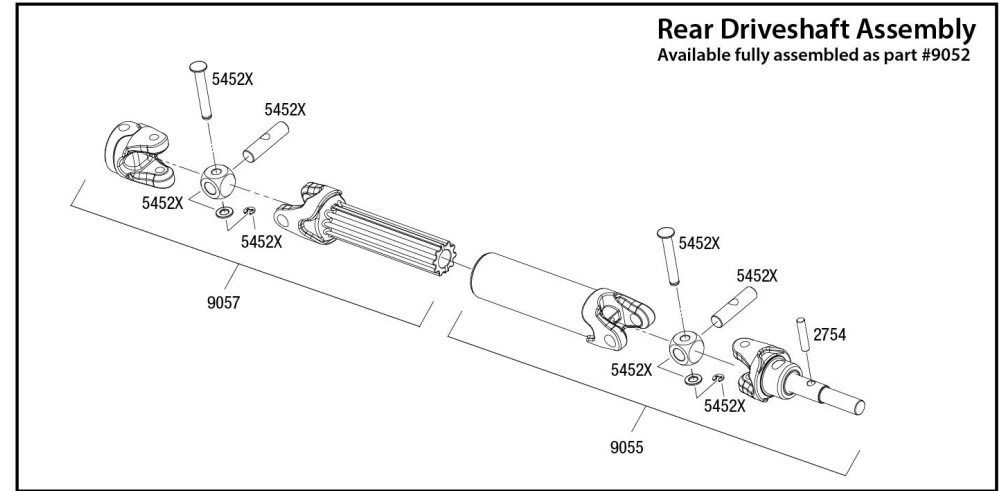

Chassis Assembly

Driveshafts

Modular Assembly

STAMPEDE 4x4 BRUSHLESS

Transmission Assembly

See Parts List for a complete listing of optional accessories.

REV 250602-R04
Specifications on this page are subject to change without notice. Every attempt has been made to ensure the accuracy of this drawing; however, Traxxas cannot be held responsible for typographical or other errors.