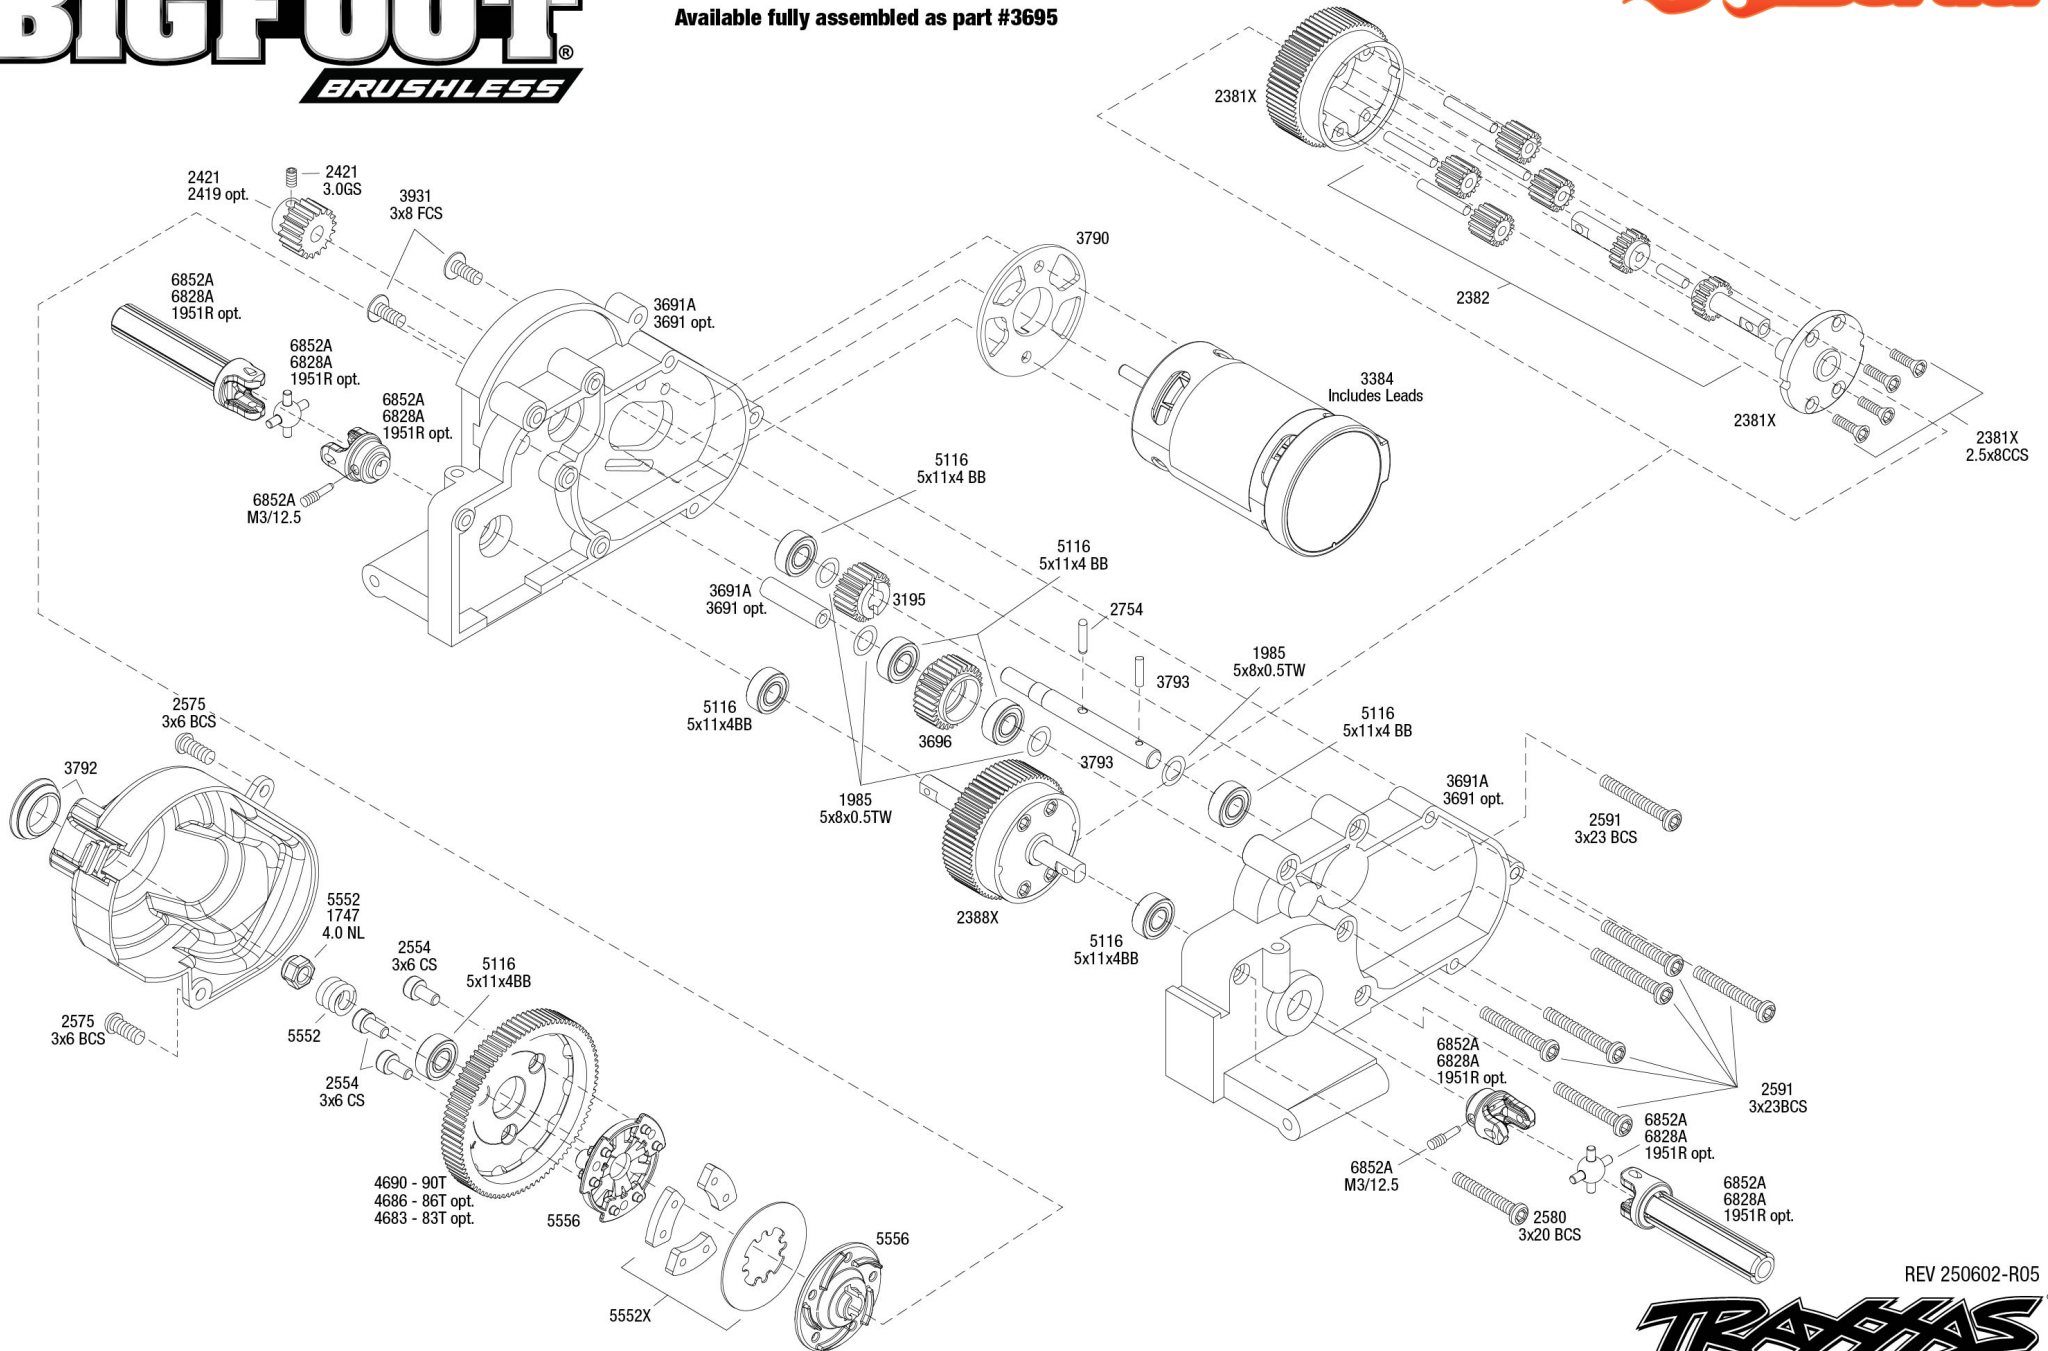

BIGFOOT®

BRUSHLESS

Body Assembly

the Border

Completed Assembly (view from bottom)

- 3660X Body, Bigfoot® No. 1, Officially Licensed replica (clear, requires painting)/ window masks/ decal sheet
- 3661-BLUE Body, Bigfoot® No. 1, Officially Licensed replica (painted, decals applied) (assembled with body support for clipless mounting)
- 3747 Body support (with front & rear latches)/ 2.6x15mm BCS (6) (for clipless body mounting)
- 3656 Grille, Bigfoot® No. 1 (chrome)/ decals/ adhesive tape/ mounting hardware
- 3662 Body accessories kit, Bigfoot® No. 1 (includes winch, front and rear bumpers, roll bar, light bar, engine detail, & mounting hardware) (grille sold separately)

BIGFOOT®

BRUSHLESS

Chassis Assembly

TRAXXAS

the Border

Specifications on this page are subject to change without notice. Every attempt has been made to ensure the accuracy of this drawing; however, Traxxas cannot be held responsible for typographical or other errors.

REV 250602-R05
See Parts List for a complete listing of optional accessories.

Transmission Assembly

Available fully assembled as part #3695

See Parts List for a complete listing of optional accessories.

Specifications on this page are subject to change without notice. Every attempt has been made to ensure the accuracy of this drawing; however, Traxxas cannot be held responsible for typographical or other errors.