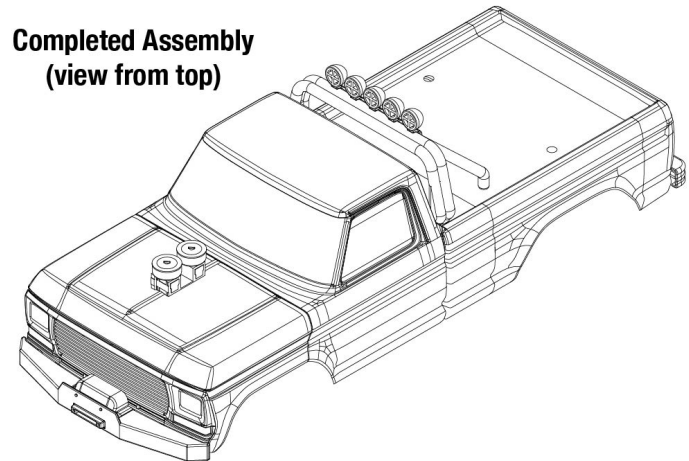

BIGFOOT®

BRUSHLESS

Body Assembly

the Border

Completed Assembly (view from bottom)

- 3660X Body, Bigfoot® No. 1, Officially Licensed replica (clear, requires painting)/ window masks/ decal sheet
- 3661-BLUE Body, Bigfoot® No. 1, Officially Licensed replica (painted, decals applied) (assembled with body support for clipless mounting)
- 3747 Body support (with front & rear latches)/ 2.6x15mm BCS (6) (for clipless body mounting)
- 3656 Grille, Bigfoot® No. 1 (chrome)/ decals/ adhesive tape/ mounting hardware
- 3662 Body accessories kit, Bigfoot® No. 1 (includes winch, front and rear bumpers, roll bar, light bar, engine detail, & mounting hardware) (grille sold separately)

Completed Assembly (view from top)

- 3660X Body, Bigfoot® No. 1, Officially Licensed replica (clear, requires painting)/ window masks/ decal sheet
- 3661-BLUE Body, Bigfoot® No. 1, Officially Licensed replica (painted, decals applied) (assembled with body support for clipless mounting)
- 3747 Body support (with front & rear latches)/ 2.6x15mm BCS (6) (for clipless body mounting)
- 3656 Grille, Bigfoot® No. 1 (chrome)/ decals/ adhesive tape/ mounting hardware
- 3662 Body accessories kit, Bigfoot® No. 1 (includes winch, front and rear bumpers, roll bar, light bar, engine detail, & mounting hardware) (grille sold separately)