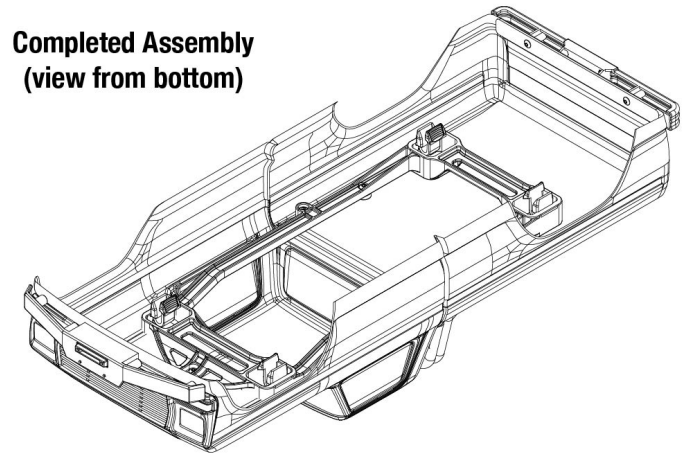

BIGFOOT®

BRUSHLESS

Body Assembly

the Border

Completed Assembly (view from bottom)

- 3660X Body, Bigfoot® No. 1, Officially Licensed replica (clear, requires painting)/ window masks/ decal sheet
- 3661-BLUE Body, Bigfoot® No. 1, Officially Licensed replica (painted, decals applied) (assembled with body support for clipless mounting)
- 3747 Body support (with front & rear latches)/ 2.6x15mm BCS (6) (for clipless body mounting)
- 3656 Grille, Bigfoot® No. 1 (chrome)/ decals/ adhesive tape/ mounting hardware
- 3662 Body accessories kit, Bigfoot® No. 1 (includes winch, front and rear bumpers, roll bar, light bar, engine detail, & mounting hardware) (grille sold separately)

Completed Assembly (view from top)

- 3660X Body, Bigfoot® No. 1, Officially Licensed replica (clear, requires painting)/ window masks/ decal sheet
- 3661-BLUE Body, Bigfoot® No. 1, Officially Licensed replica (painted, decals applied) (assembled with body support for clipless mounting)
- 3747 Body support (with front & rear latches)/ 2.6x15mm BCS (6) (for clipless body mounting)
- 3656 Grille, Bigfoot® No. 1 (chrome)/ decals/ adhesive tape/ mounting hardware
- 3662 Body accessories kit, Bigfoot® No. 1 (includes winch, front and rear bumpers, roll bar, light bar, engine detail, & mounting hardware) (grille sold separately)