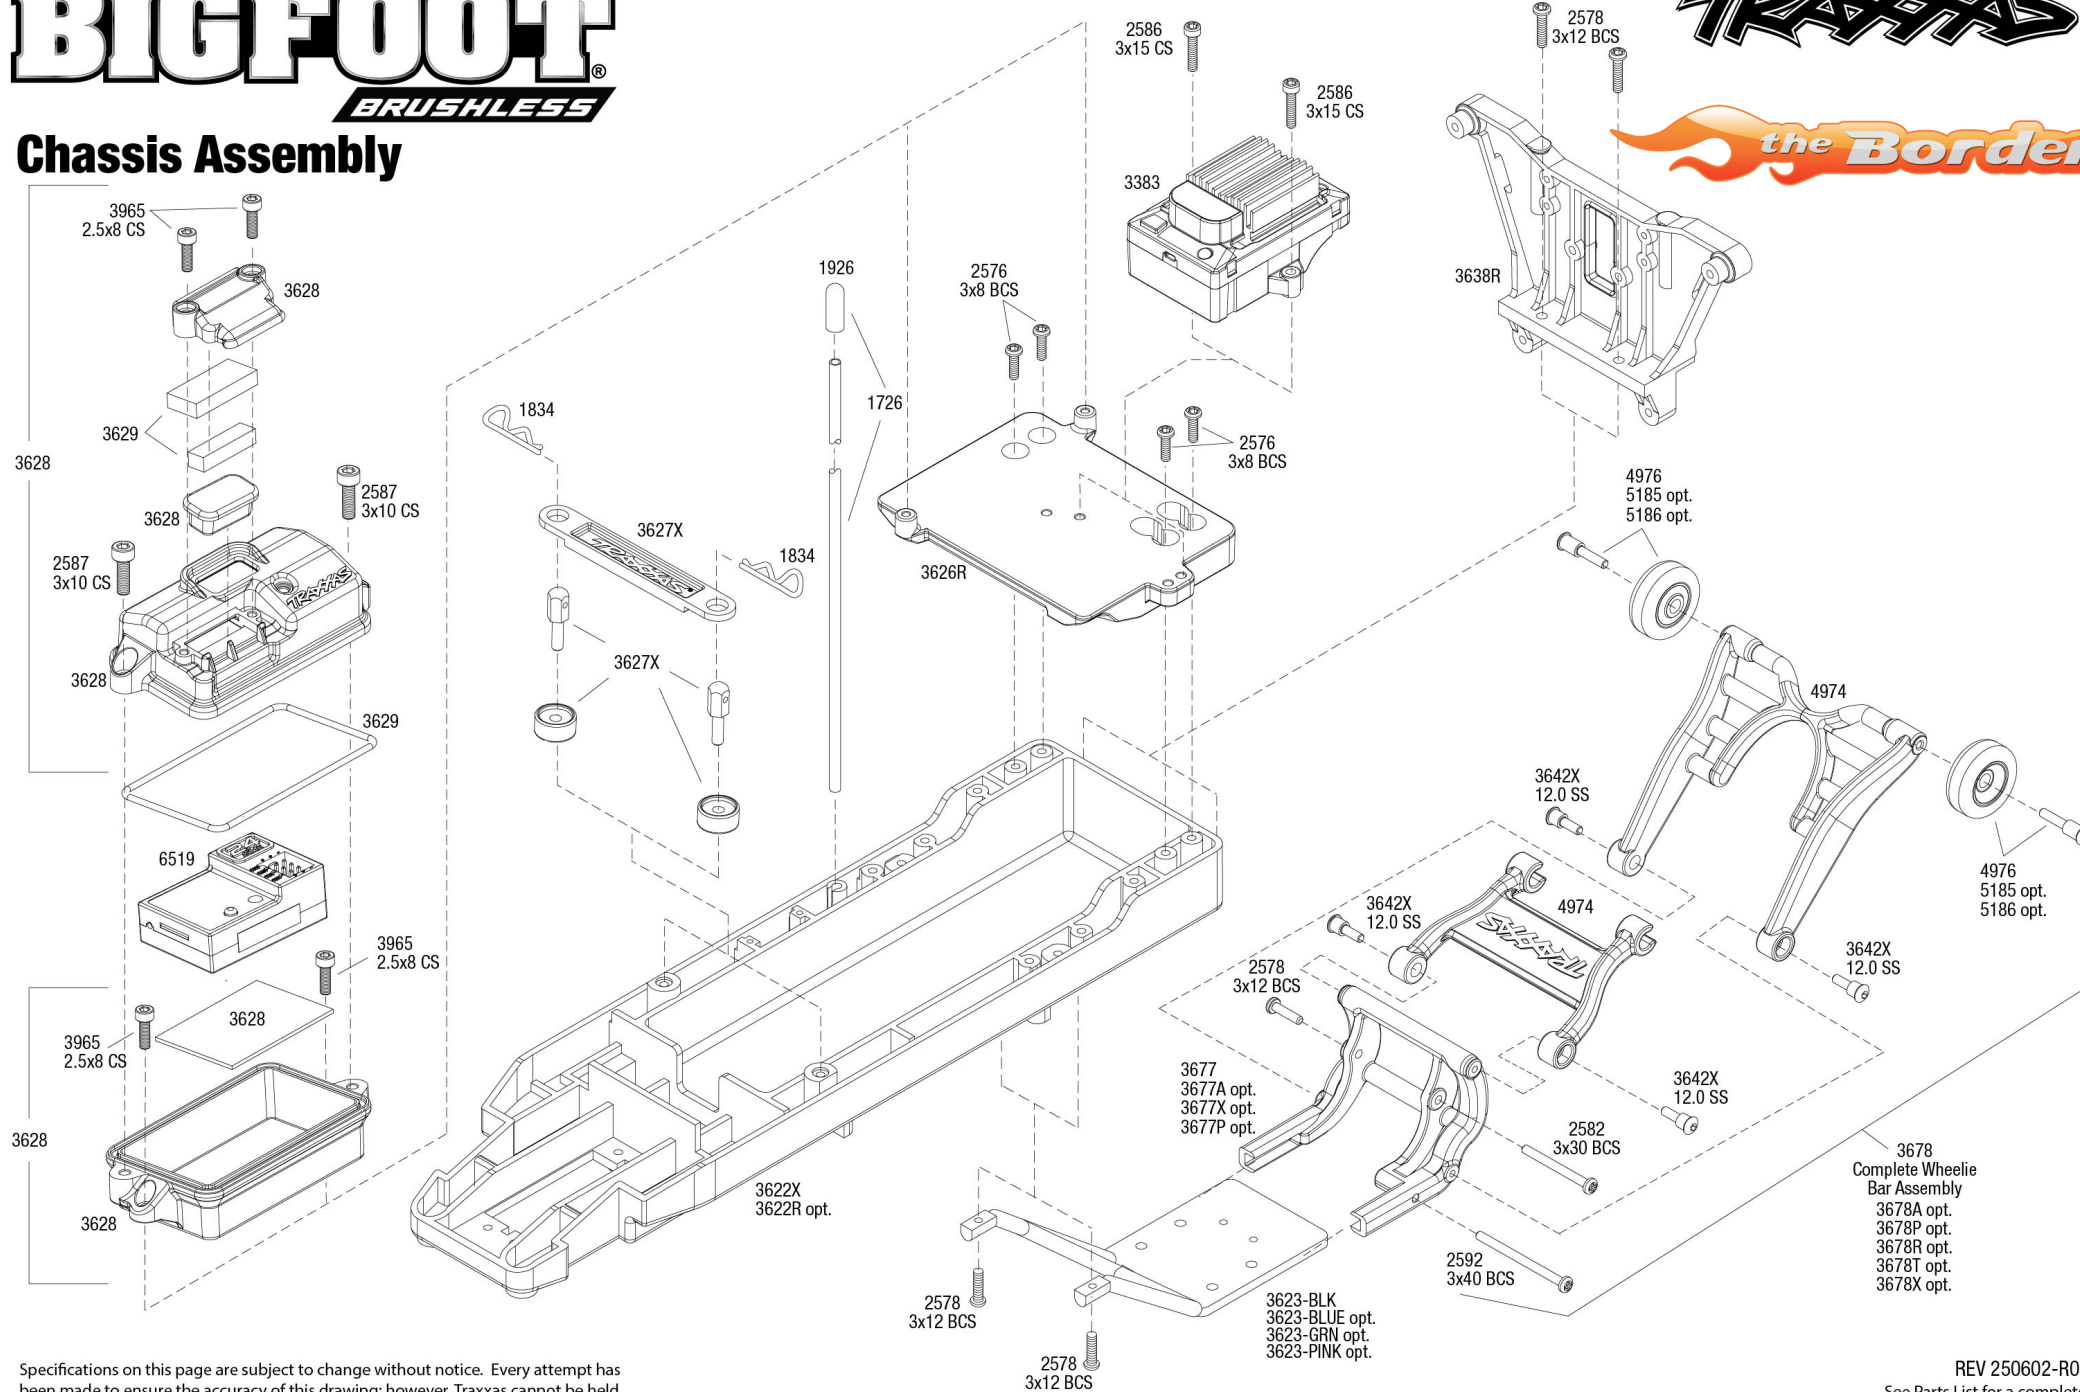

BIGFOOT®

BRUSHLESS

Body Assembly

the Border

Completed Assembly (view from bottom)

- 3660X Body, Bigfoot® No. 1, Officially Licensed replica (clear, requires painting)/ window masks/ decal sheet
- 3661-BLUE Body, Bigfoot® No. 1, Officially Licensed replica (painted, decals applied) (assembled with body support for clipless mounting)
- 3747 Body support (with front & rear latches)/ 2.6x15mm BCS (6) (for clipless body mounting)
- 3656 Grille, Bigfoot® No. 1 (chrome)/ decals/ adhesive tape/ mounting hardware
- 3662 Body accessories kit, Bigfoot® No. 1 (includes winch, front and rear bumpers, roll bar, light bar, engine detail, & mounting hardware) (grille sold separately)

Completed Assembly (view from top)

- 3660X Body, Bigfoot® No. 1, Officially Licensed replica (clear, requires painting)/ window masks/ decal sheet
- 3661-BLUE Body, Bigfoot® No. 1, Officially Licensed replica (painted, decals applied) (assembled with body support for clipless mounting)
- 3747 Body support (with front & rear latches)/ 2.6x15mm BCS (6) (for clipless body mounting)
- 3656 Grille, Bigfoot® No. 1 (chrome)/ decals/ adhesive tape/ mounting hardware
- 3662 Body accessories kit, Bigfoot® No. 1 (includes winch, front and rear bumpers, roll bar, light bar, engine detail, & mounting hardware) (grille sold separately)

TRAXXAS

See Parts List for a complete listing of optional accessories.

REV 250602-R05
Specifications on this page are subject to change without notice. Every attempt has been made to ensure the accuracy of this drawing; however, Traxxas cannot be held responsible for typographical or other errors.

BIGFOOT®

BRUSHLESS

Chassis Assembly

TRAXXAS

the Border

Specifications on this page are subject to change without notice. Every attempt has been made to ensure the accuracy of this drawing; however, Traxxas cannot be held responsible for typographical or other errors.