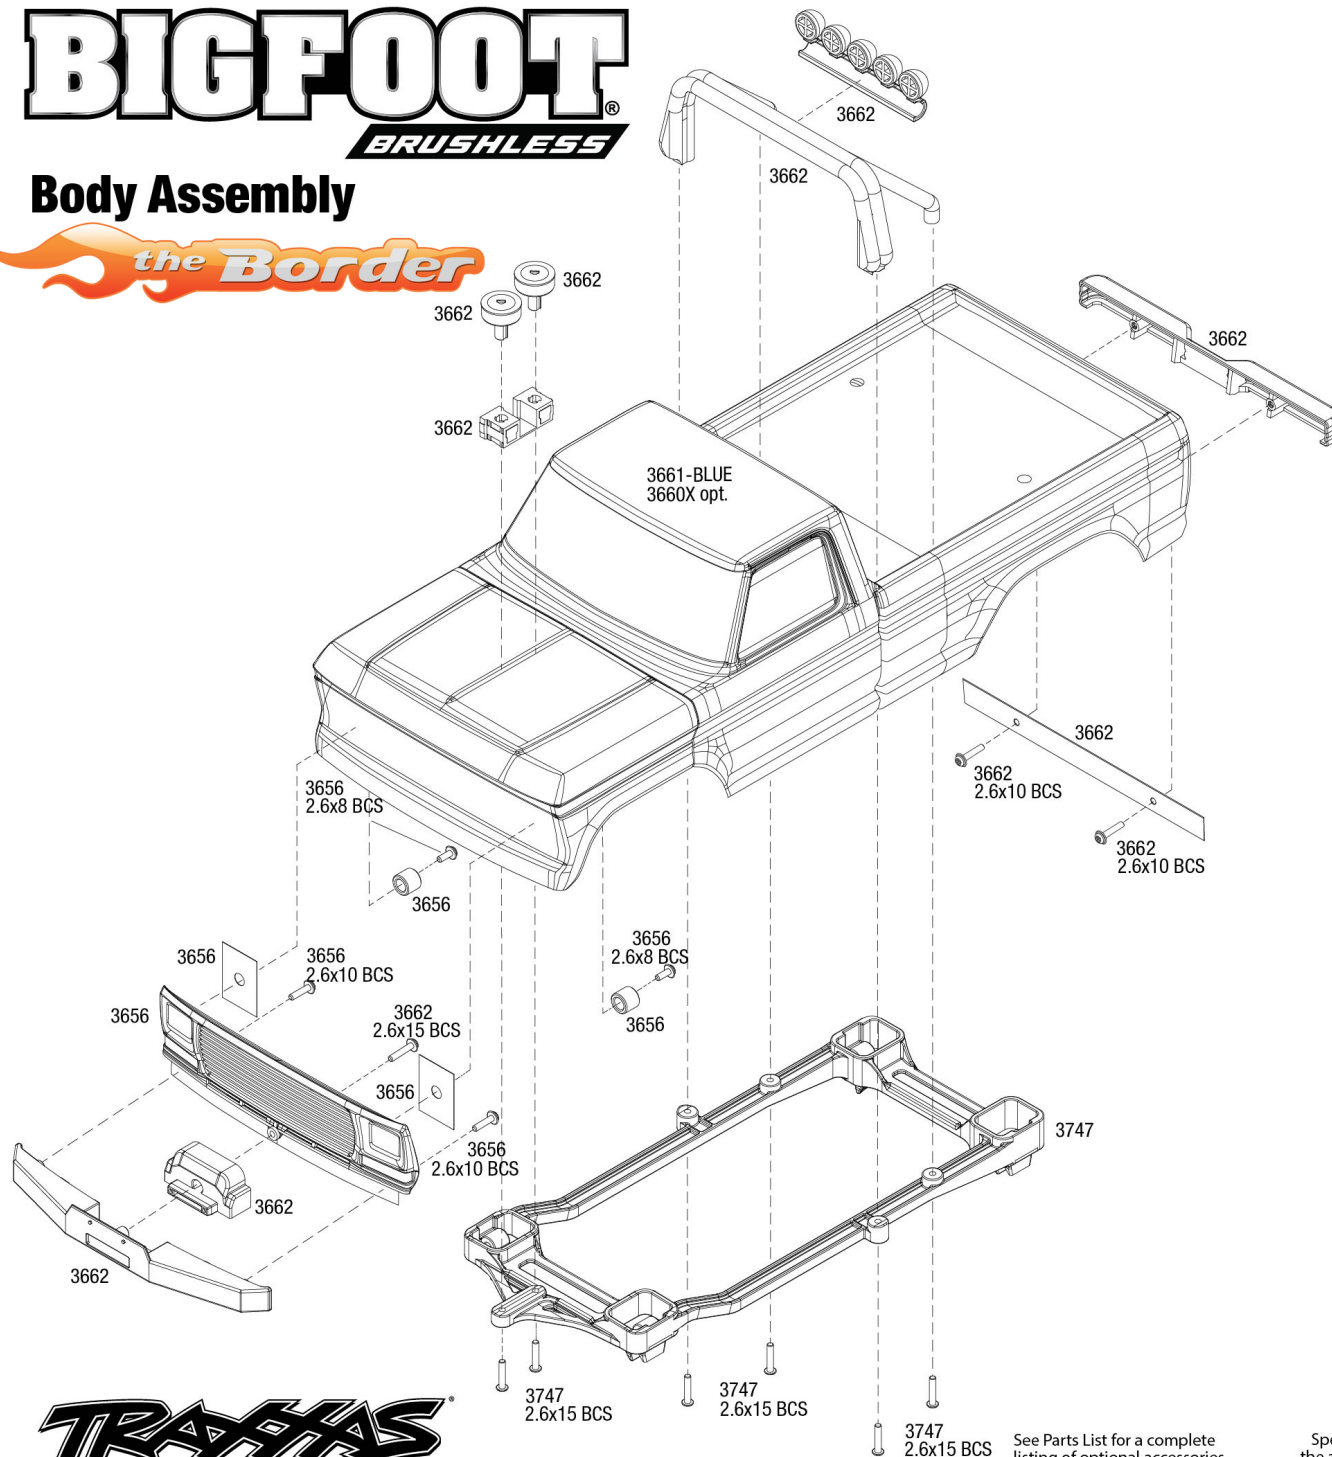

BIGFOOT®

BRUSHLESS

Body Assembly

the Border

Completed Assembly (view from bottom)

- 3660X Body, Bigfoot® No. 1, Officially Licensed replica (clear, requires painting)/ window masks/ decal sheet
- 3661-BLUE Body, Bigfoot® No. 1, Officially Licensed replica (painted, decals applied) (assembled with body support for clipless mounting)
- 3747 Body support (with front & rear latches)/ 2.6x15mm BCS (6) (for clipless body mounting)
- 3656 Grille, Bigfoot® No. 1 (chrome)/ decals/ adhesive tape/ mounting hardware
- 3662 Body accessories kit, Bigfoot® No. 1 (includes winch, front and rear bumpers, roll bar, light bar, engine detail, & mounting hardware) (grille sold separately)

Completed Assembly (view from top)

- 3660X Body, Bigfoot® No. 1, Officially Licensed replica (clear, requires painting)/ window masks/ decal sheet
- 3661-BLUE Body, Bigfoot® No. 1, Officially Licensed replica (painted, decals applied) (assembled with body support for clipless mounting)
- 3747 Body support (with front & rear latches)/ 2.6x15mm BCS (6) (for clipless body mounting)
- 3656 Grille, Bigfoot® No. 1 (chrome)/ decals/ adhesive tape/ mounting hardware
- 3662 Body accessories kit, Bigfoot® No. 1 (includes winch, front and rear bumpers, roll bar, light bar, engine detail, & mounting hardware) (grille sold separately)

TRAXXAS

See Parts List for a complete listing of optional accessories.

REV 250602-R05
Specifications on this page are subject to change without notice. Every attempt has been made to ensure the accuracy of this drawing; however, Traxxas cannot be held responsible for typographical or other errors.

BIGFOOT®

BRUSHLESS

Chassis Assembly

TRAXXAS

the Border

Specifications on this page are subject to change without notice. Every attempt has been made to ensure the accuracy of this drawing; however, Traxxas cannot be held responsible for typographical or other errors.