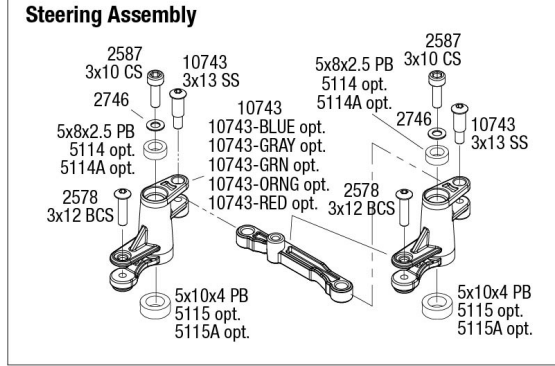

MINI RALLY

Body Assembly

Completed Assembly
(view from top)

REV 260210-R04

See Parts List for a complete listing of optional accessories.

Specifications on this page are subject to change without notice. Every attempt has been made to ensure the accuracy of this drawing; however, Traxxas cannot be held responsible for typographical or other errors. See Parts List for a complete listing of optional accessories.

MINI RALLY

Front Assembly

REV 260210-R04
See Parts List for a complete listing of optional accessories.

Specifications on this page are subject to change without notice. Every attempt has been made to ensure the accuracy of this drawing; however, Traxxas cannot be held responsible for typographical or other errors.