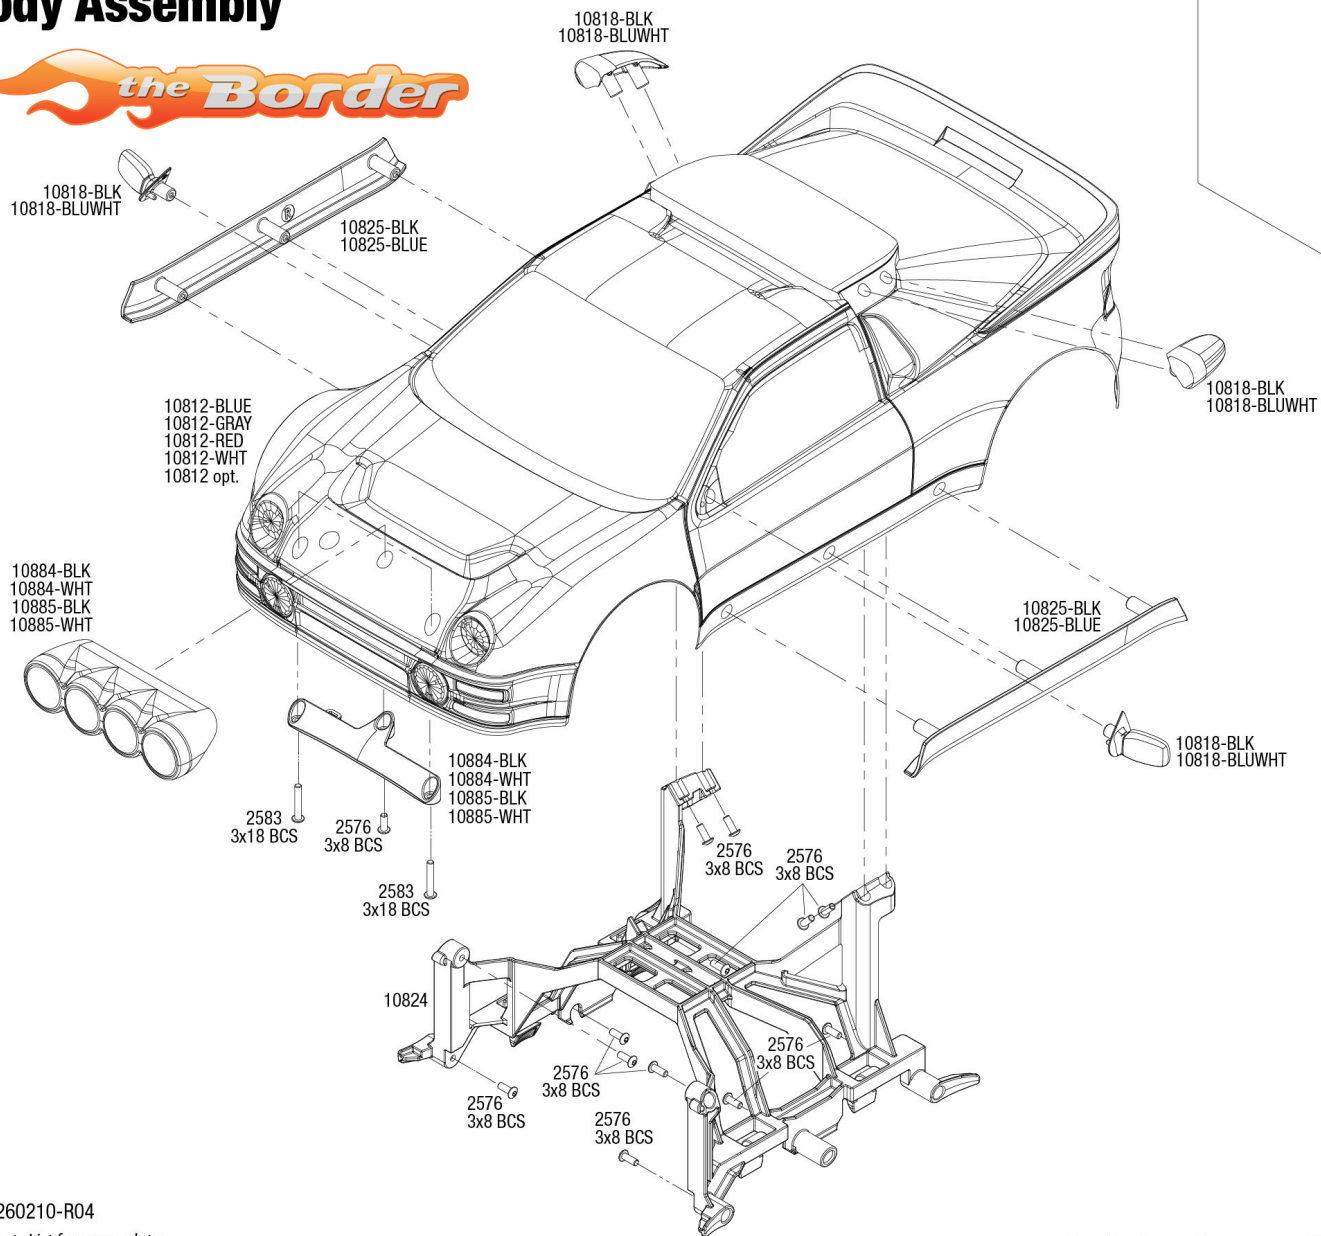

MINI RALLY

Body Assembly

Completed Assembly
(view from top)

REV 260210-R04

See Parts List for a complete listing of optional accessories.

Specifications on this page are subject to change without notice. Every attempt has been made to ensure the accuracy of this drawing; however, Traxxas cannot be held responsible for typographical or other errors. See Parts List for a complete listing of optional accessories.

MINI RALLY

Front Assembly

REV 260210-R04
See Parts List for a complete listing of optional accessories.

Specifications on this page are subject to change without notice. Every attempt has been made to ensure the accuracy of this drawing; however, Traxxas cannot be held responsible for typographical or other errors.