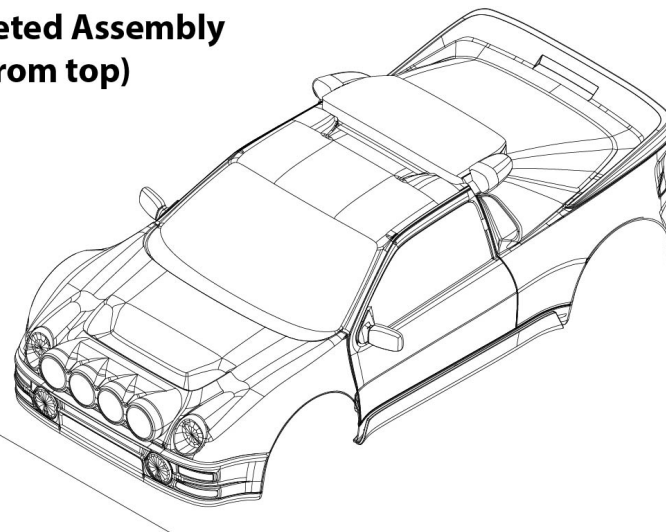

MINI RALLY

Body Assembly

Completed Assembly
(view from top)

REV 260210-R04

See Parts List for a complete listing of optional accessories.

Specifications on this page are subject to change without notice. Every attempt has been made to ensure the accuracy of this drawing; however, Traxxas cannot be held responsible for typographical or other errors. See Parts List for a complete listing of optional accessories.

MINI RALLY

Front Assembly

REV 260210-R04
See Parts List for a complete listing of optional accessories.

Specifications on this page are subject to change without notice. Every attempt has been made to ensure the accuracy of this drawing; however, Traxxas cannot be held responsible for typographical or other errors.