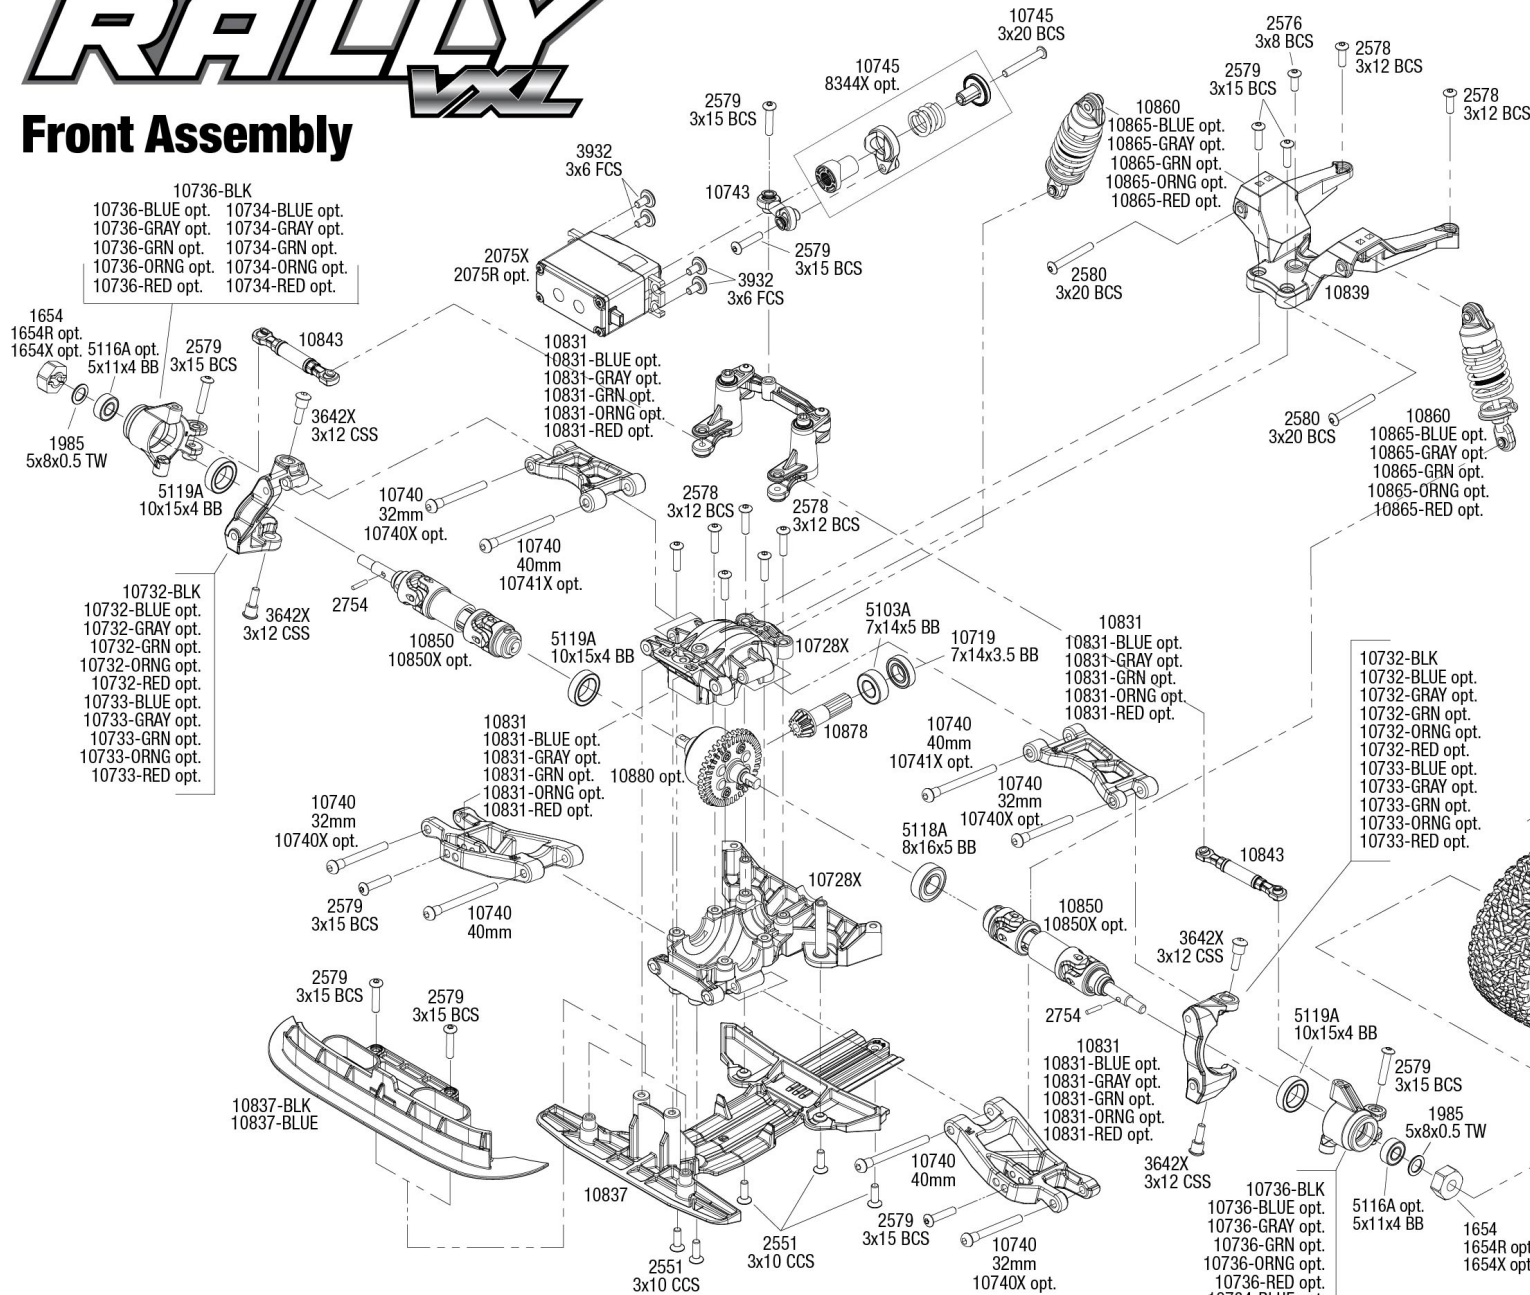

MINI RALLY

Body Assembly

Completed Assembly
(view from top)

REV 260210-R04

See Parts List for a complete listing of optional accessories.

Specifications on this page are subject to change without notice. Every attempt has been made to ensure the accuracy of this drawing; however, Traxxas cannot be held responsible for typographical or other errors. See Parts List for a complete listing of optional accessories.

MINI RALLY

Front Assembly

REV 260210-R04
See Parts List for a complete listing of optional accessories.

Specifications on this page are subject to change without notice. Every attempt has been made to ensure the accuracy of this drawing; however, Traxxas cannot be held responsible for typographical or other errors.