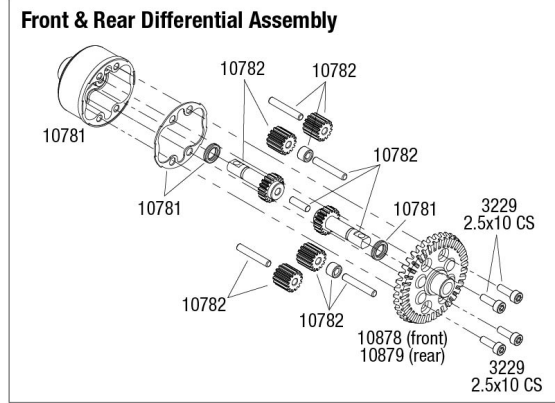

MINI RALLY

Body Assembly

Completed Assembly
(view from top)

REV 260210-R04

See Parts List for a complete listing of optional accessories.

Specifications on this page are subject to change without notice. Every attempt has been made to ensure the accuracy of this drawing; however, Traxxas cannot be held responsible for typographical or other errors. See Parts List for a complete listing of optional accessories.

MINI RALLY

Front Assembly

REV 260210-R04
See Parts List for a complete listing of optional accessories.

Specifications on this page are subject to change without notice. Every attempt has been made to ensure the accuracy of this drawing; however, Traxxas cannot be held responsible for typographical or other errors.