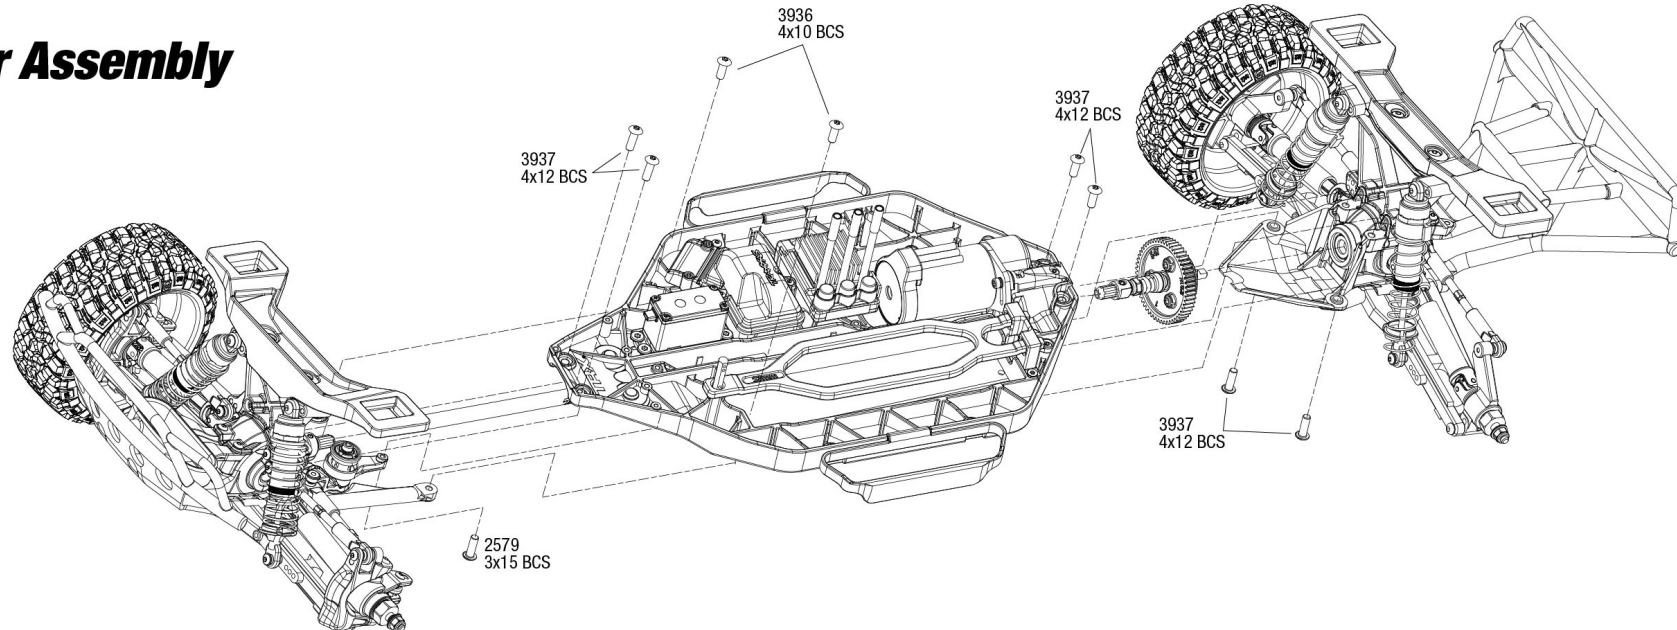

Driveshafts

Modular Assembly

REV 260106-R04
See Parts List for a complete listing of optional accessories.

Specifications on this page are subject to change without notice. Every attempt has been made to ensure the accuracy of this drawing, however Traxxas cannot be held responsible for typographical or other errors.

SLASH 4x4

Transmission Assembly

See Parts List for a complete listing of optional accessories.

REV 260106-R04
 Specifications on this page are subject to change without notice. Every attempt has been made to ensure the accuracy of this drawing, however Traxxas cannot be held responsible for typographical or other errors.