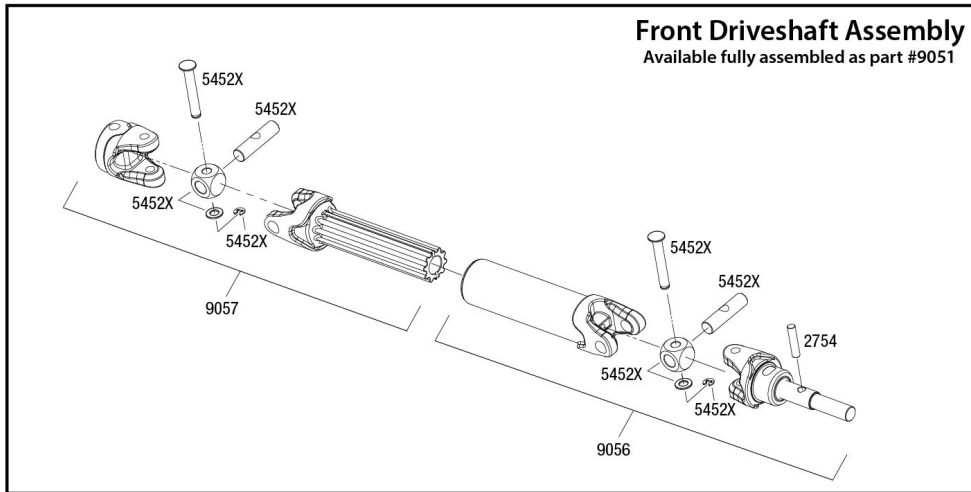

Driveshafts

Modular Assembly

REV 260106-R04
See Parts List for a complete listing of optional accessories.

Specifications on this page are subject to change without notice. Every attempt has been made to ensure the accuracy of this drawing, however Traxxas cannot be held responsible for typographical or other errors.

SLASH 4x4

Transmission Assembly

See Parts List for a complete listing of optional accessories.

REV 260106-R04
 Specifications on this page are subject to change without notice. Every attempt has been made to ensure the accuracy of this drawing, however Traxxas cannot be held responsible for typographical or other errors.