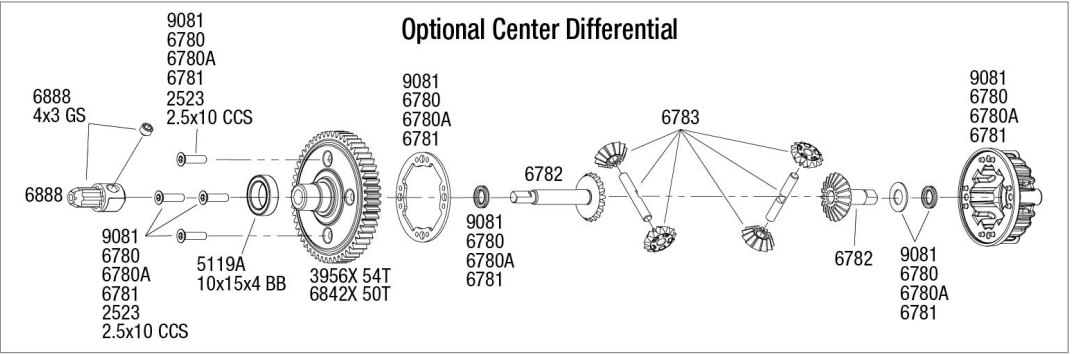

Driveshafts

Modular Assembly

REV 260106-R04
See Parts List for a complete listing of optional accessories.

Specifications on this page are subject to change without notice. Every attempt has been made to ensure the accuracy of this drawing, however Traxxas cannot be held responsible for typographical or other errors.

SLASH 4x4

Transmission Assembly

See Parts List for a complete listing of optional accessories.

REV 260106-R04
 Specifications on this page are subject to change without notice. Every attempt has been made to ensure the accuracy of this drawing, however Traxxas cannot be held responsible for typographical or other errors.