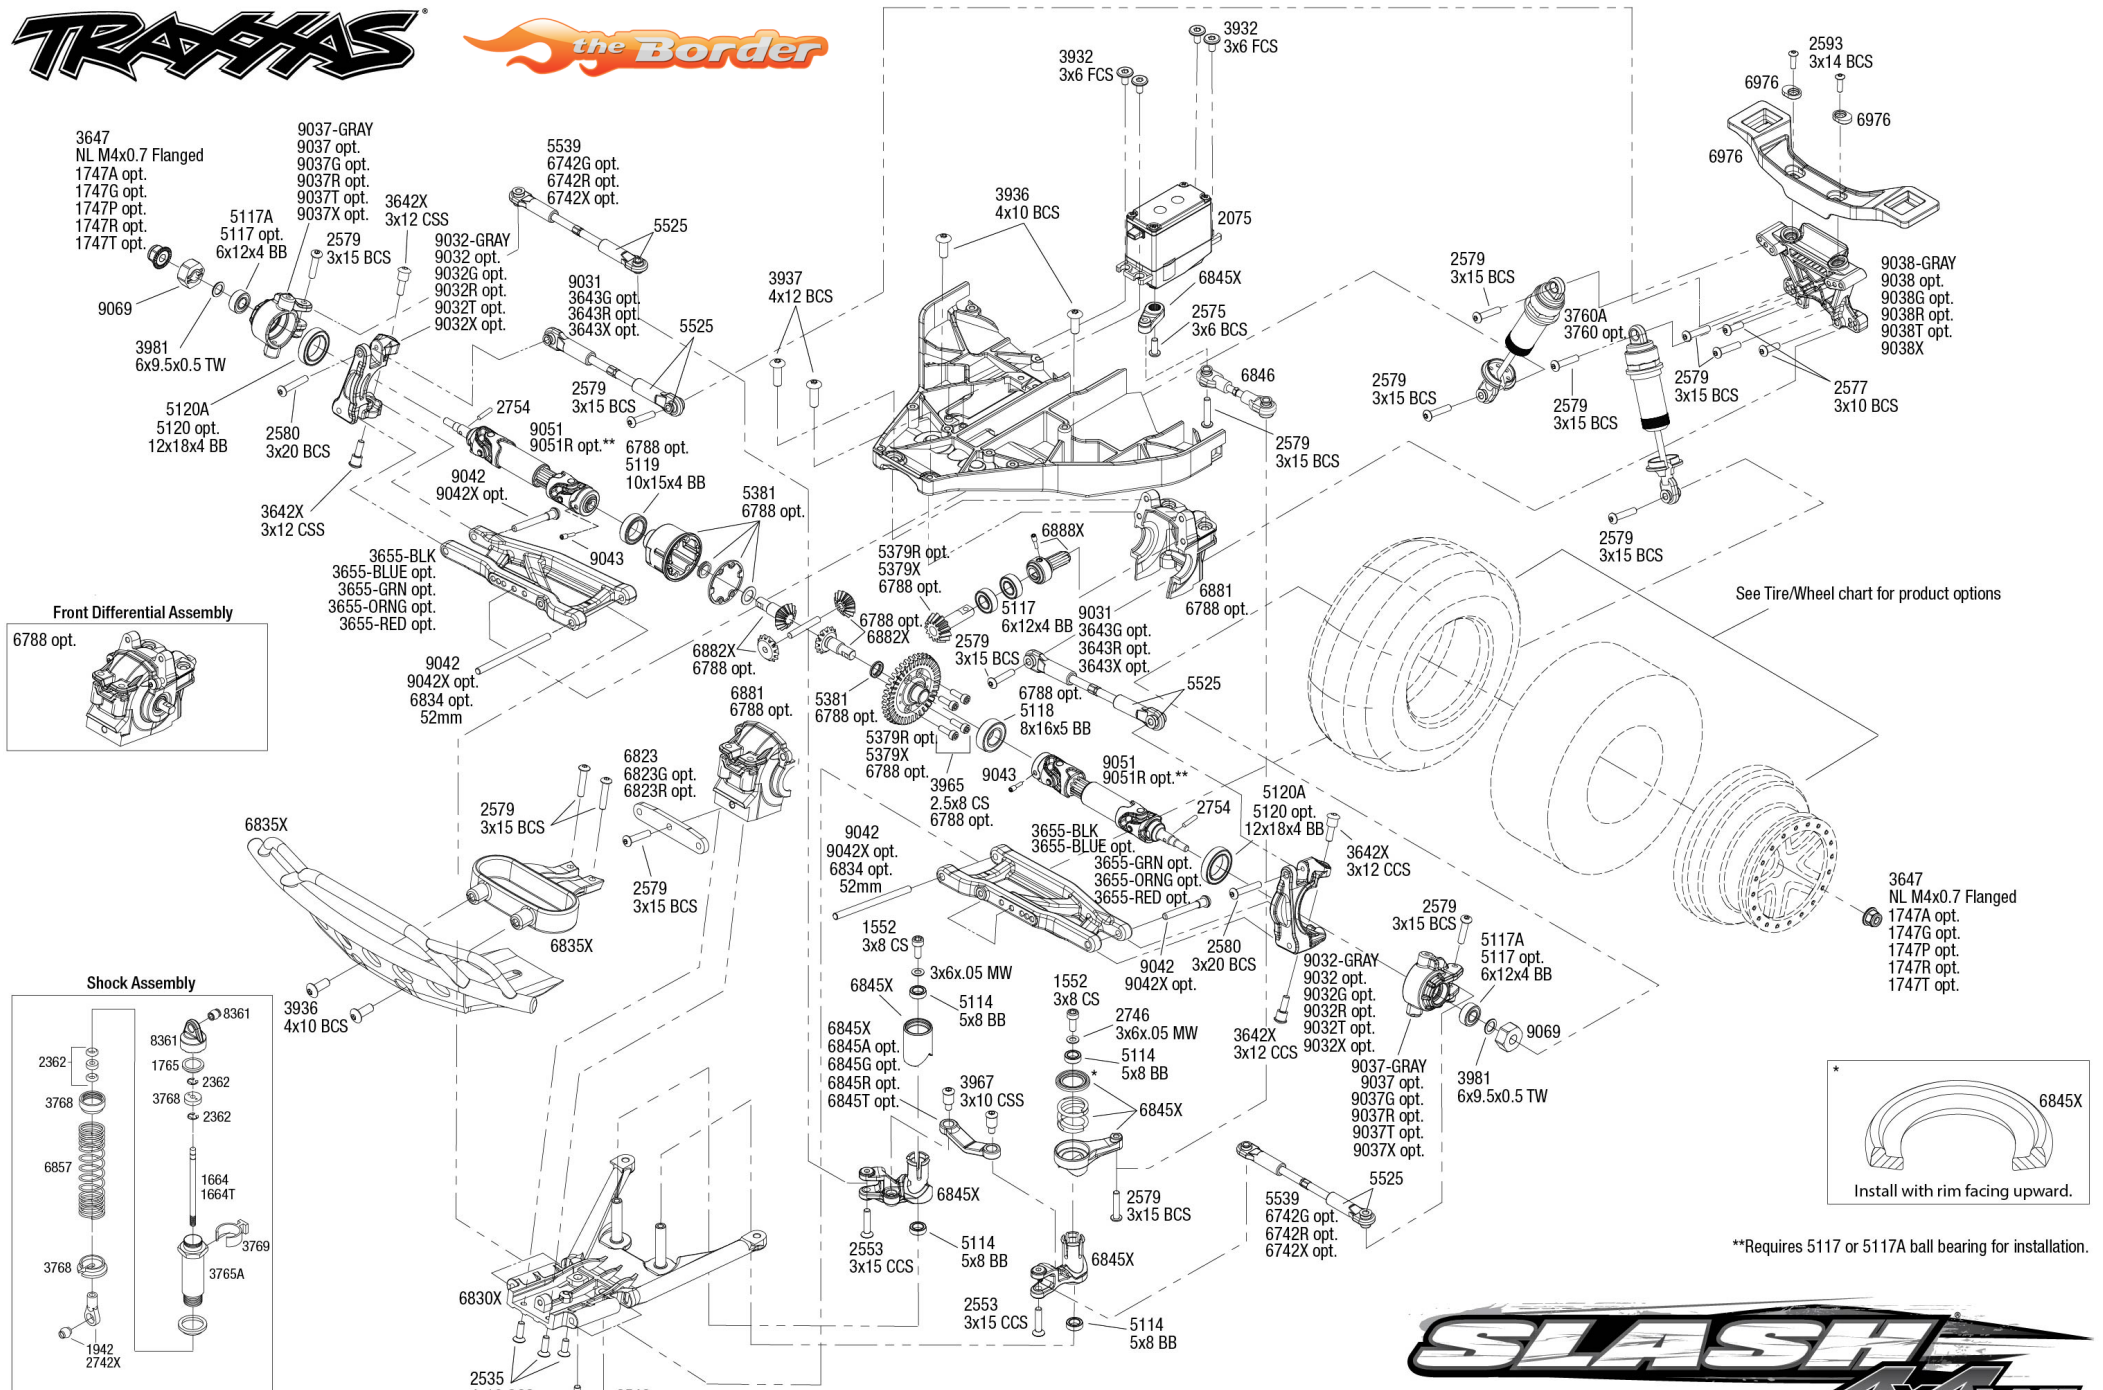

Driveshafts

Modular Assembly

REV 260106-R04
See Parts List for a complete listing of optional accessories.

Specifications on this page are subject to change without notice. Every attempt has been made to ensure the accuracy of this drawing, however Traxxas cannot be held responsible for typographical or other errors.

SLASH 4x4

Transmission Assembly

See Parts List for a complete listing of optional accessories.

REV 260106-R04
 Specifications on this page are subject to change without notice. Every attempt has been made to ensure the accuracy of this drawing, however Traxxas cannot be held responsible for typographical or other errors.