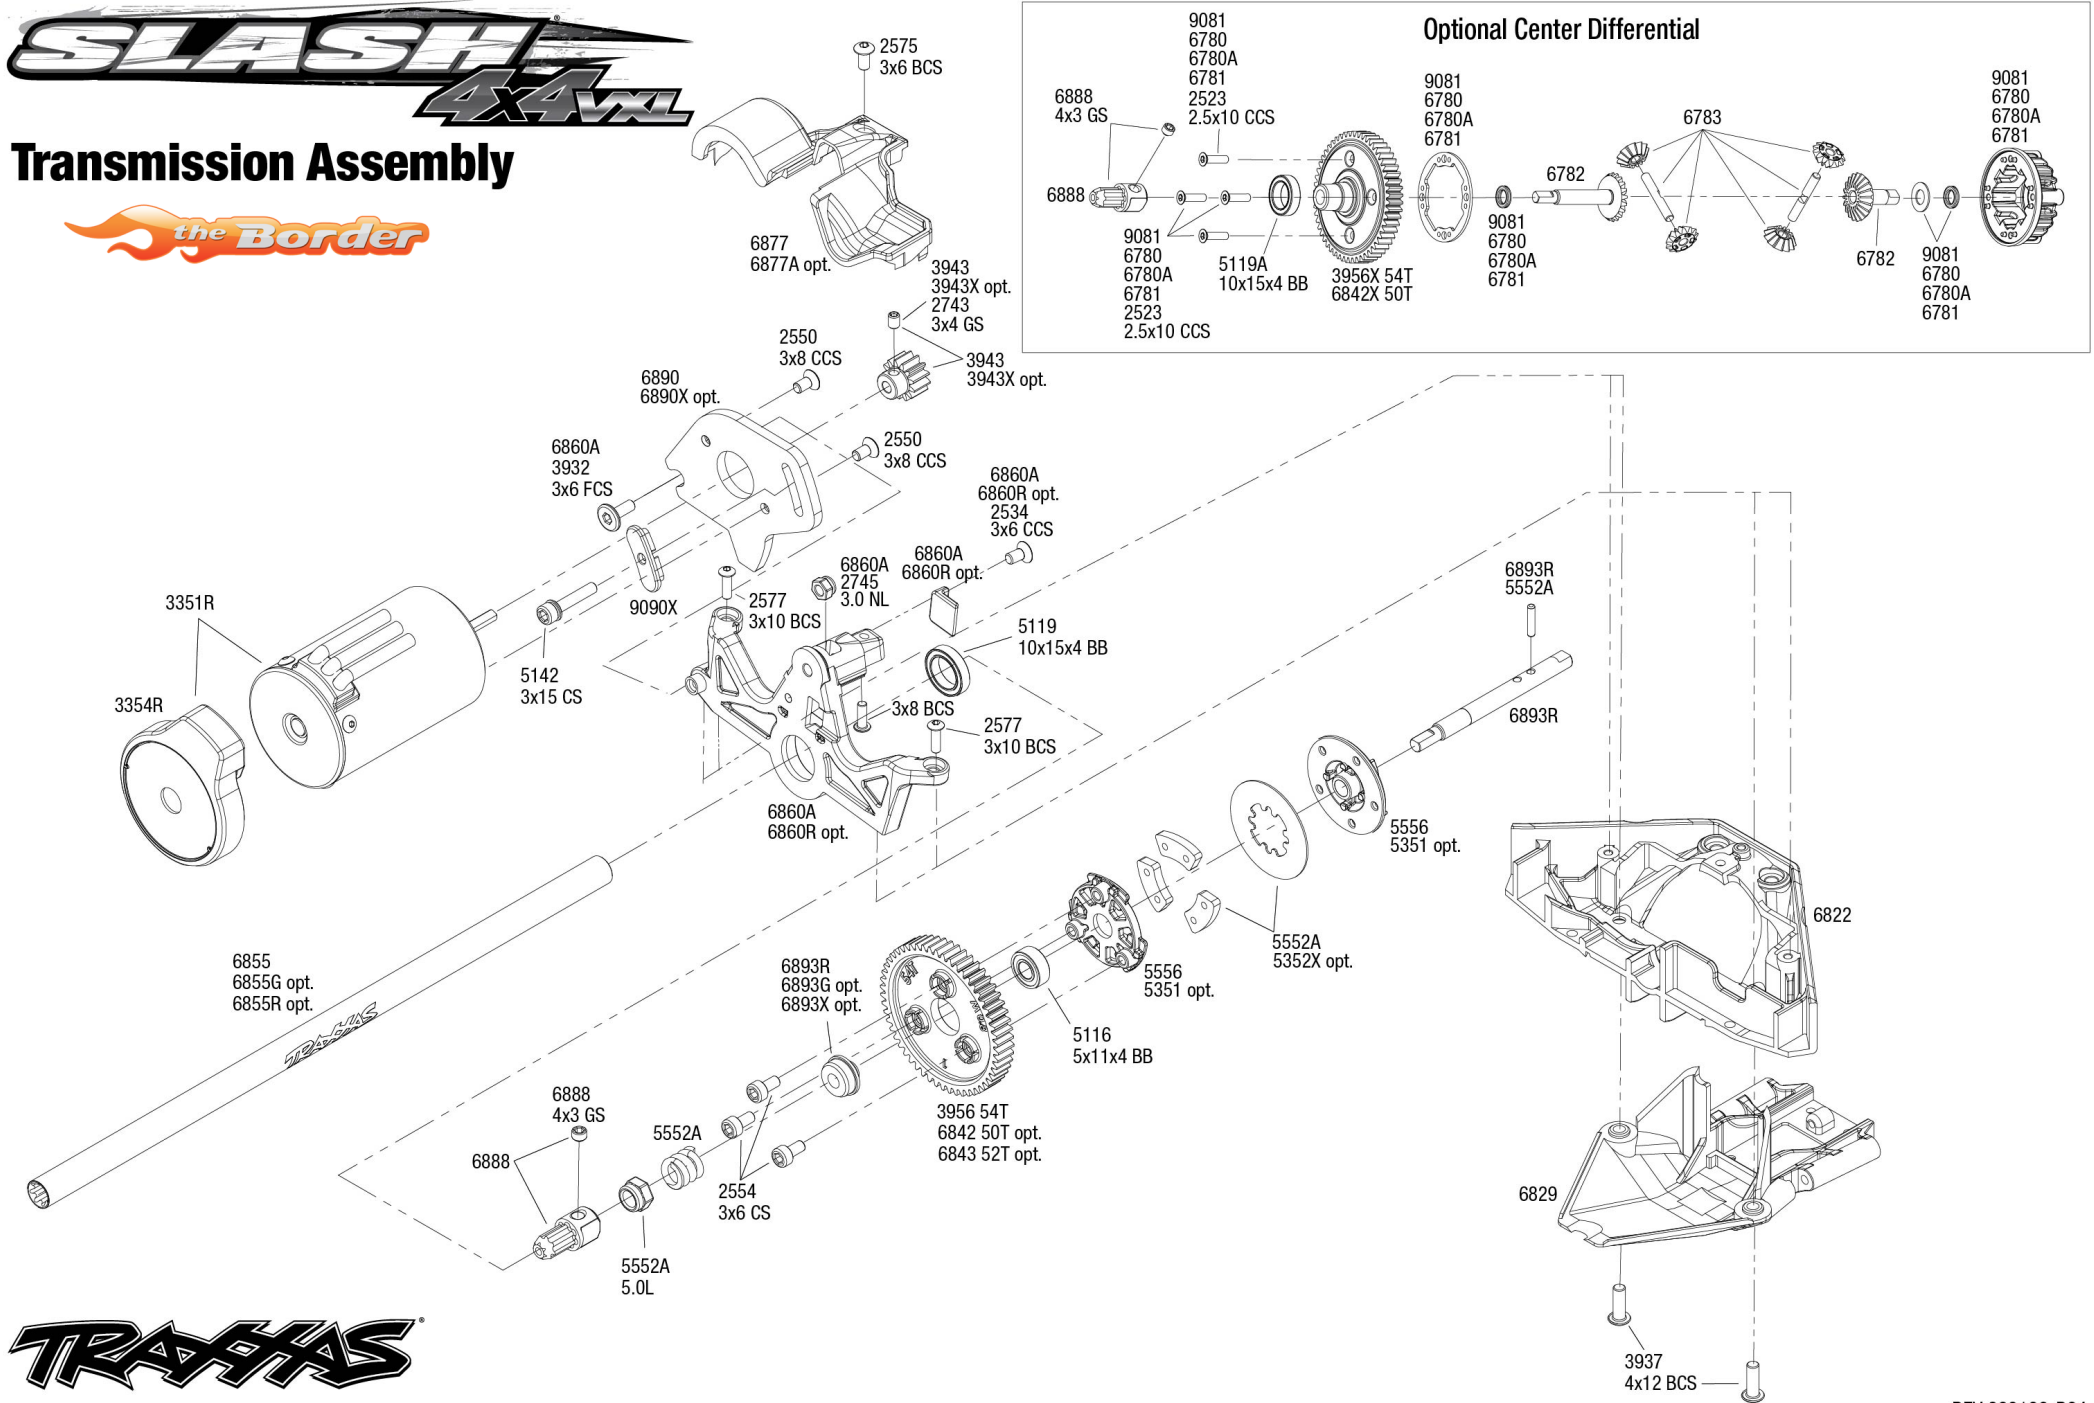

Driveshafts

Modular Assembly

REV 260106-R04
See Parts List for a complete listing of optional accessories.

Specifications on this page are subject to change without notice. Every attempt has been made to ensure the accuracy of this drawing, however Traxxas cannot be held responsible for typographical or other errors.

SLASH 4x4

Transmission Assembly

See Parts List for a complete listing of optional accessories.

REV 260106-R04
 Specifications on this page are subject to change without notice. Every attempt has been made to ensure the accuracy of this drawing, however Traxxas cannot be held responsible for typographical or other errors.