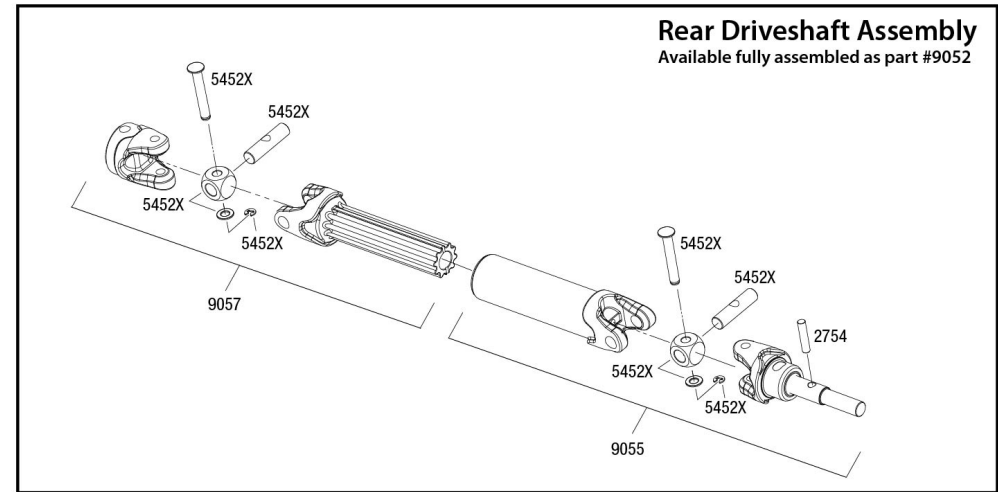

Driveshafts

Modular Assembly

REV 260106-R04
See Parts List for a complete listing of optional accessories.

Specifications on this page are subject to change without notice. Every attempt has been made to ensure the accuracy of this drawing, however Traxxas cannot be held responsible for typographical or other errors.

SLASH 4x4

Transmission Assembly

See Parts List for a complete listing of optional accessories.

REV 260106-R04
 Specifications on this page are subject to change without notice. Every attempt has been made to ensure the accuracy of this drawing, however Traxxas cannot be held responsible for typographical or other errors.