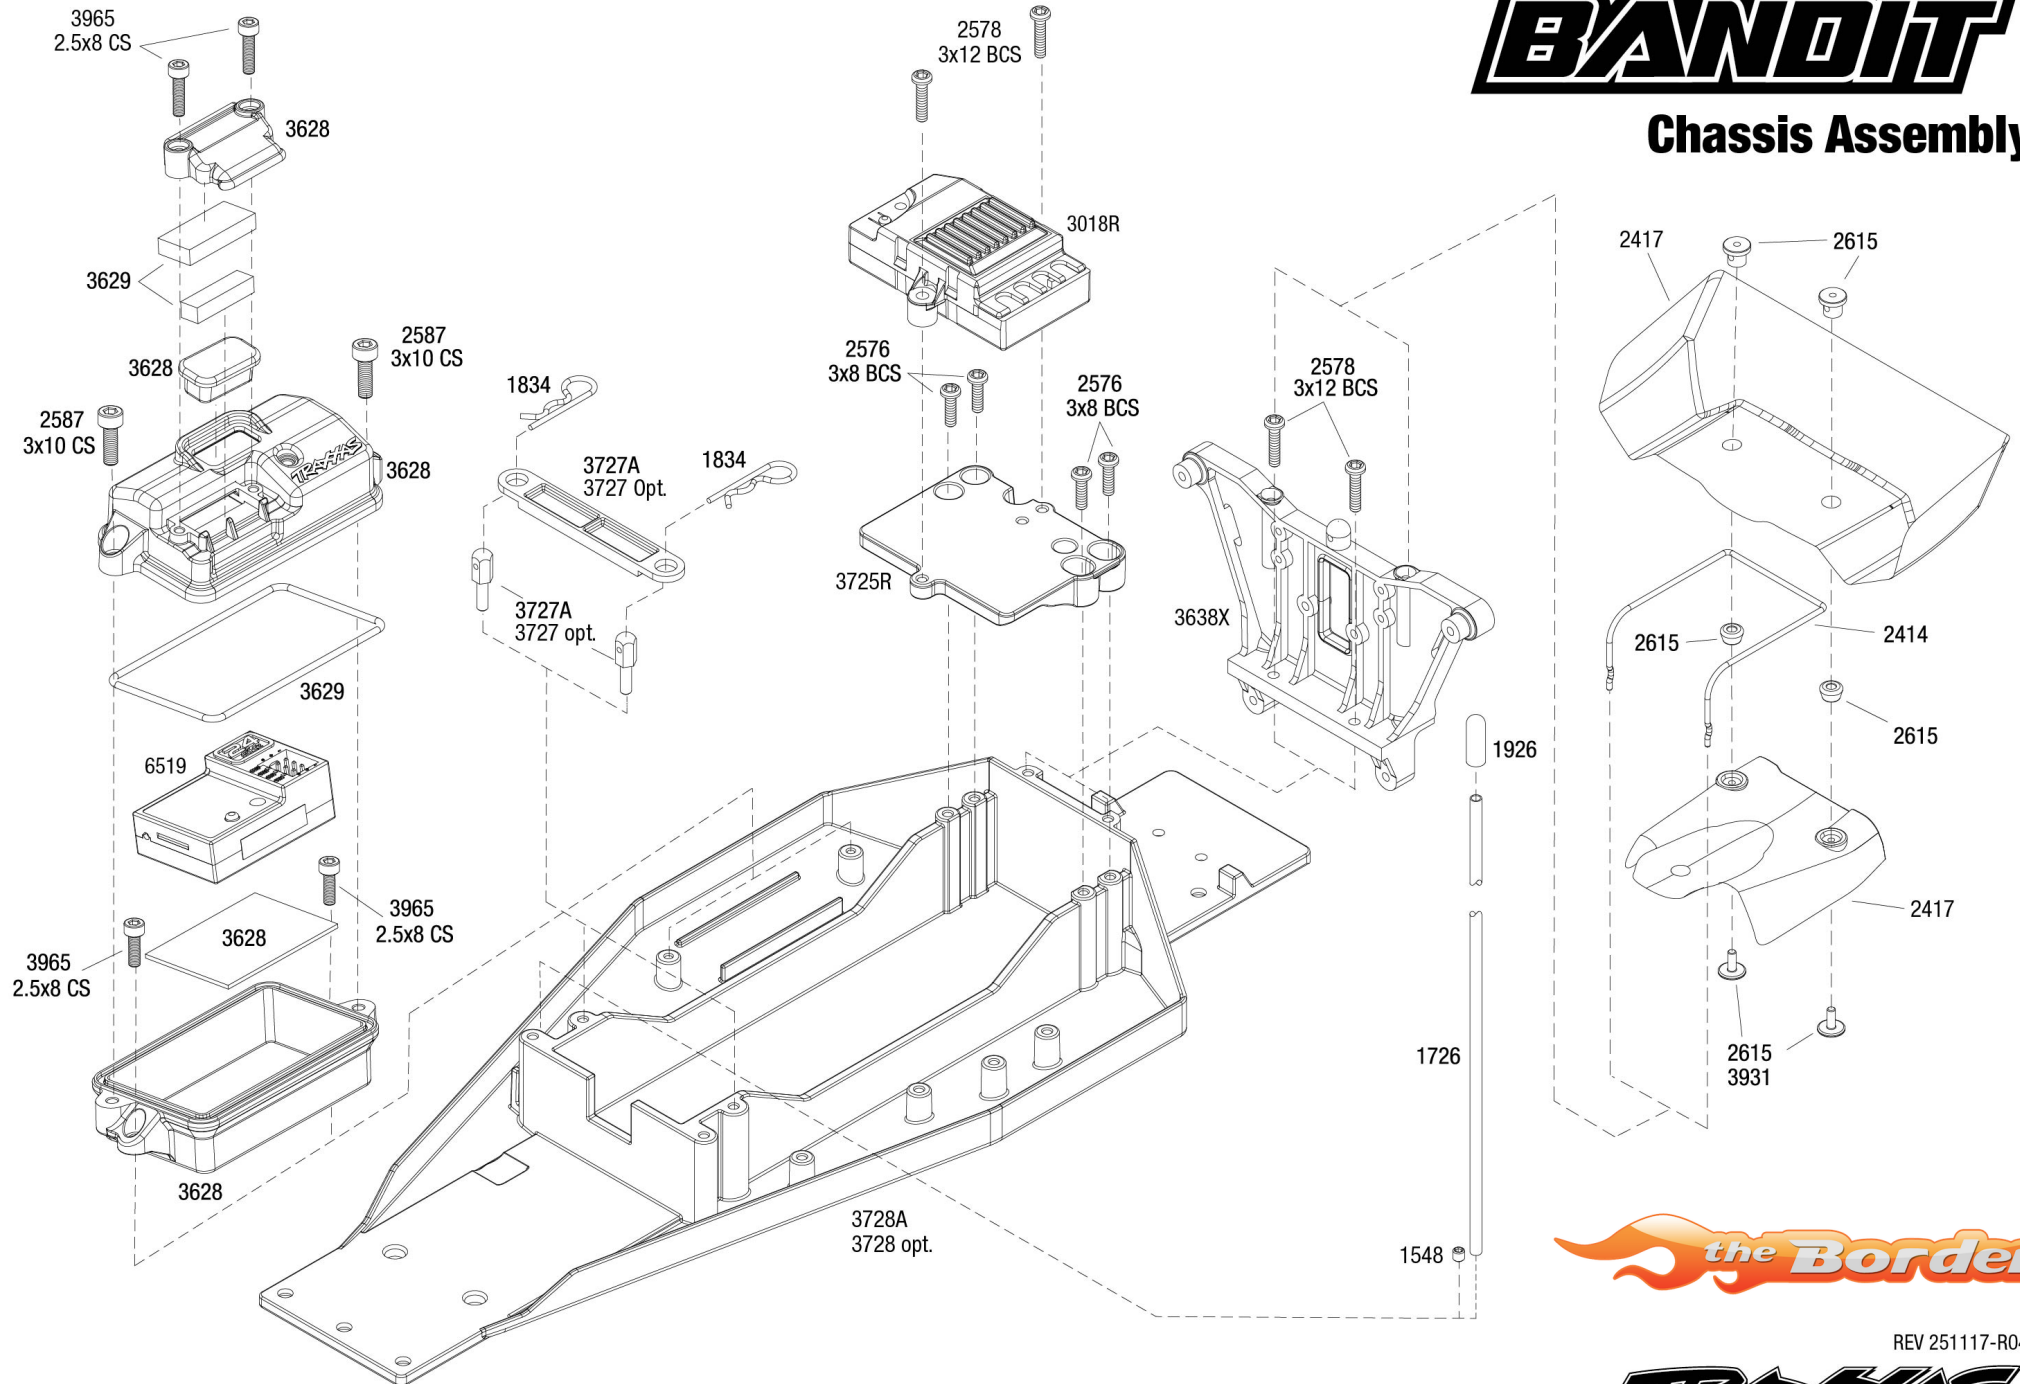

## Chassis Assembly

Specifications on this page are subject to change without notice. Every attempt has been made to ensure the accuracy of this drawing; however, Traxxas cannot be held responsible for typographical or other errors.

See Parts List for a complete listing of optional accessories.

*the* **Border**

REV 251117-R04

**TRAXXAS**

See Parts List for a complete listing of optional accessories.

REV 251117-R04

Specifications on this page are subject to change without notice. Every attempt has been made to ensure the accuracy of this drawing; however, Traxxas cannot be held responsible for typographical or other errors.

**Front Assembly**

**BANDIT**