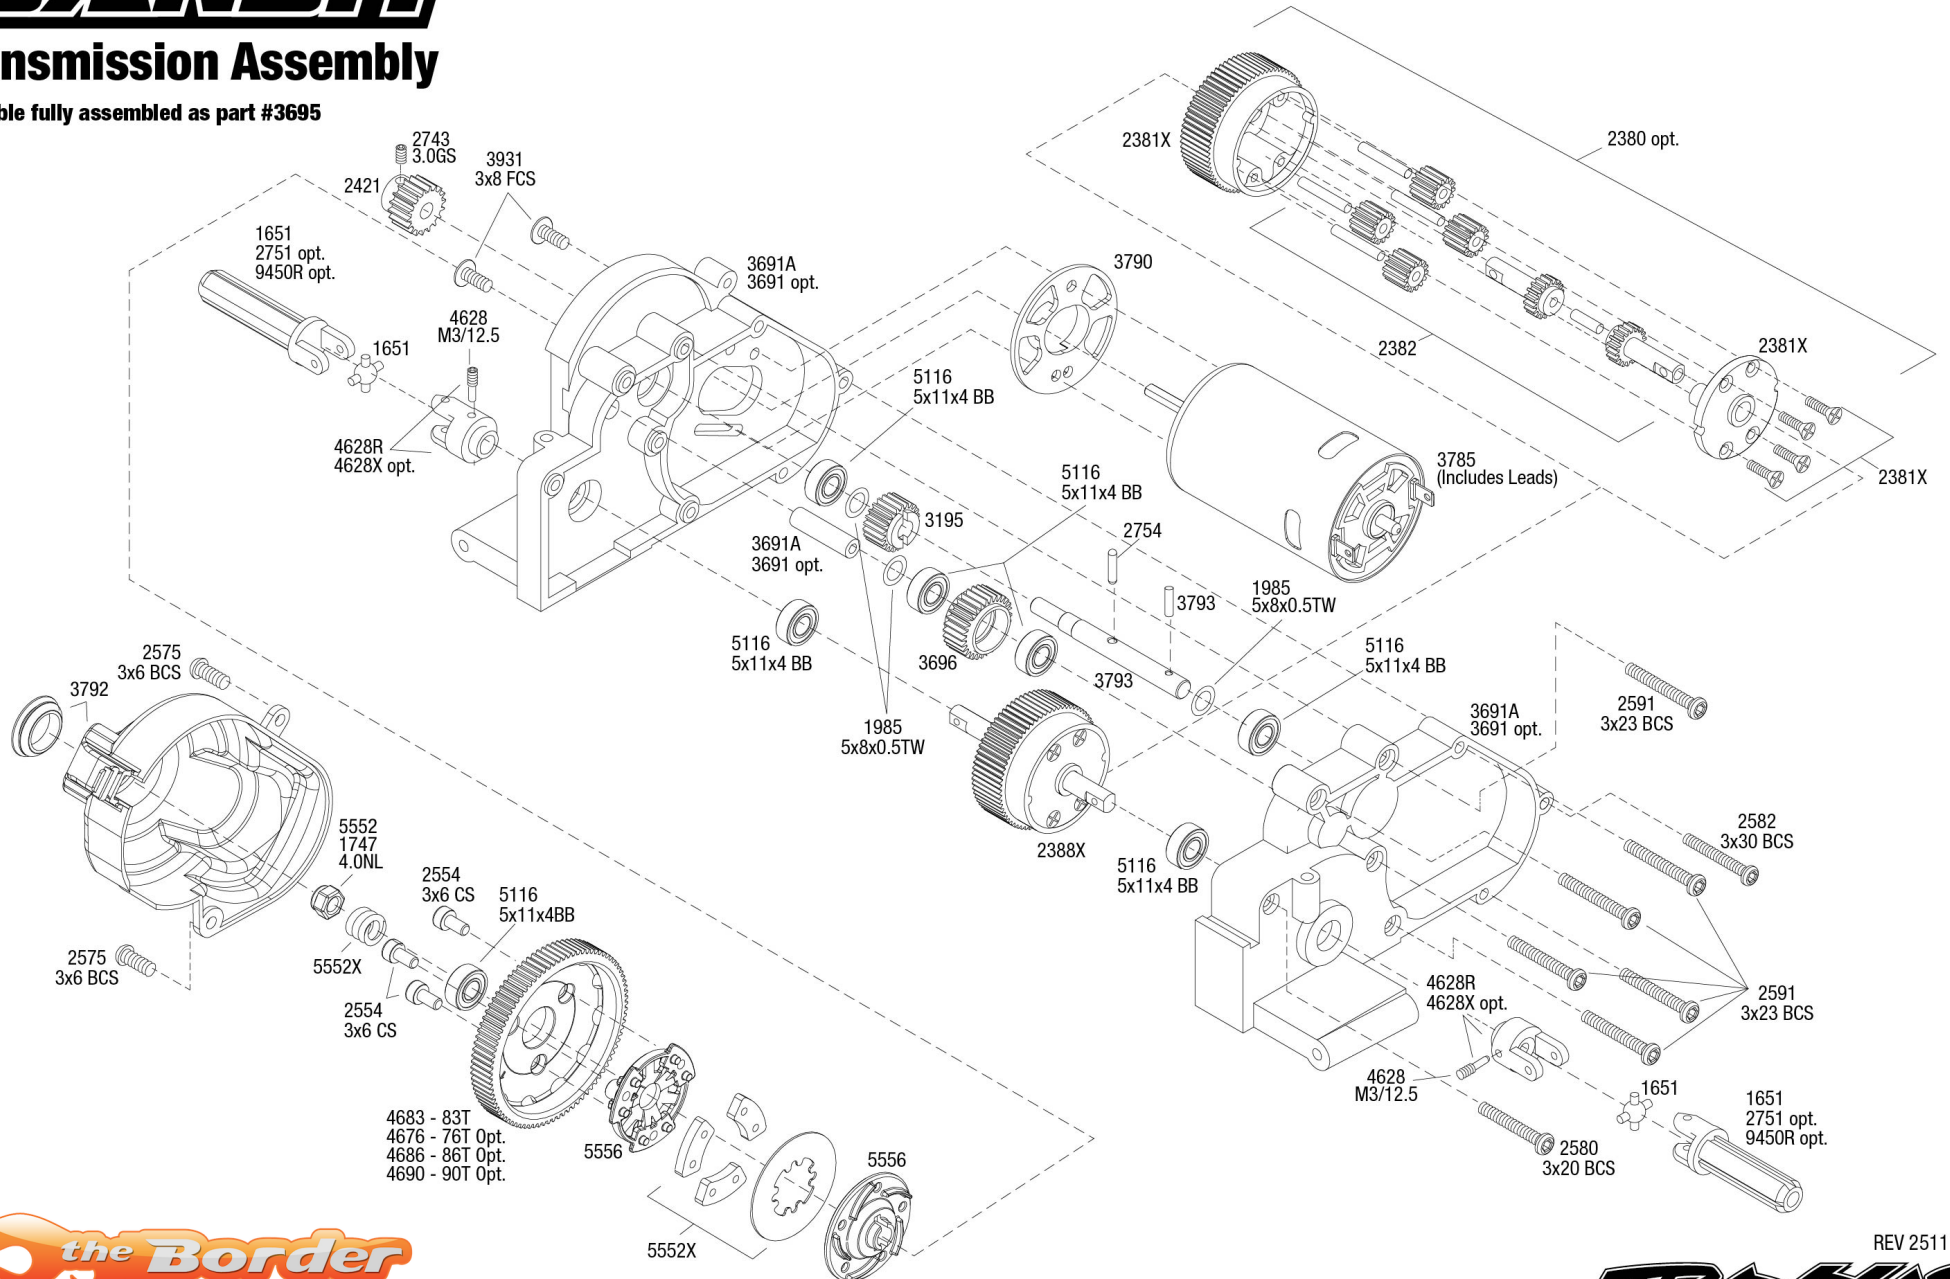

BANDIT®

Transmission Assembly

Available fully assembled as part #3695

See Parts List for a complete listing of optional accessories.

REV 251117-R04

Specifications on this page are subject to change without notice. Every attempt has been made to ensure the accuracy of this drawing; however, Traxxas cannot be held responsible for typographical or other errors.