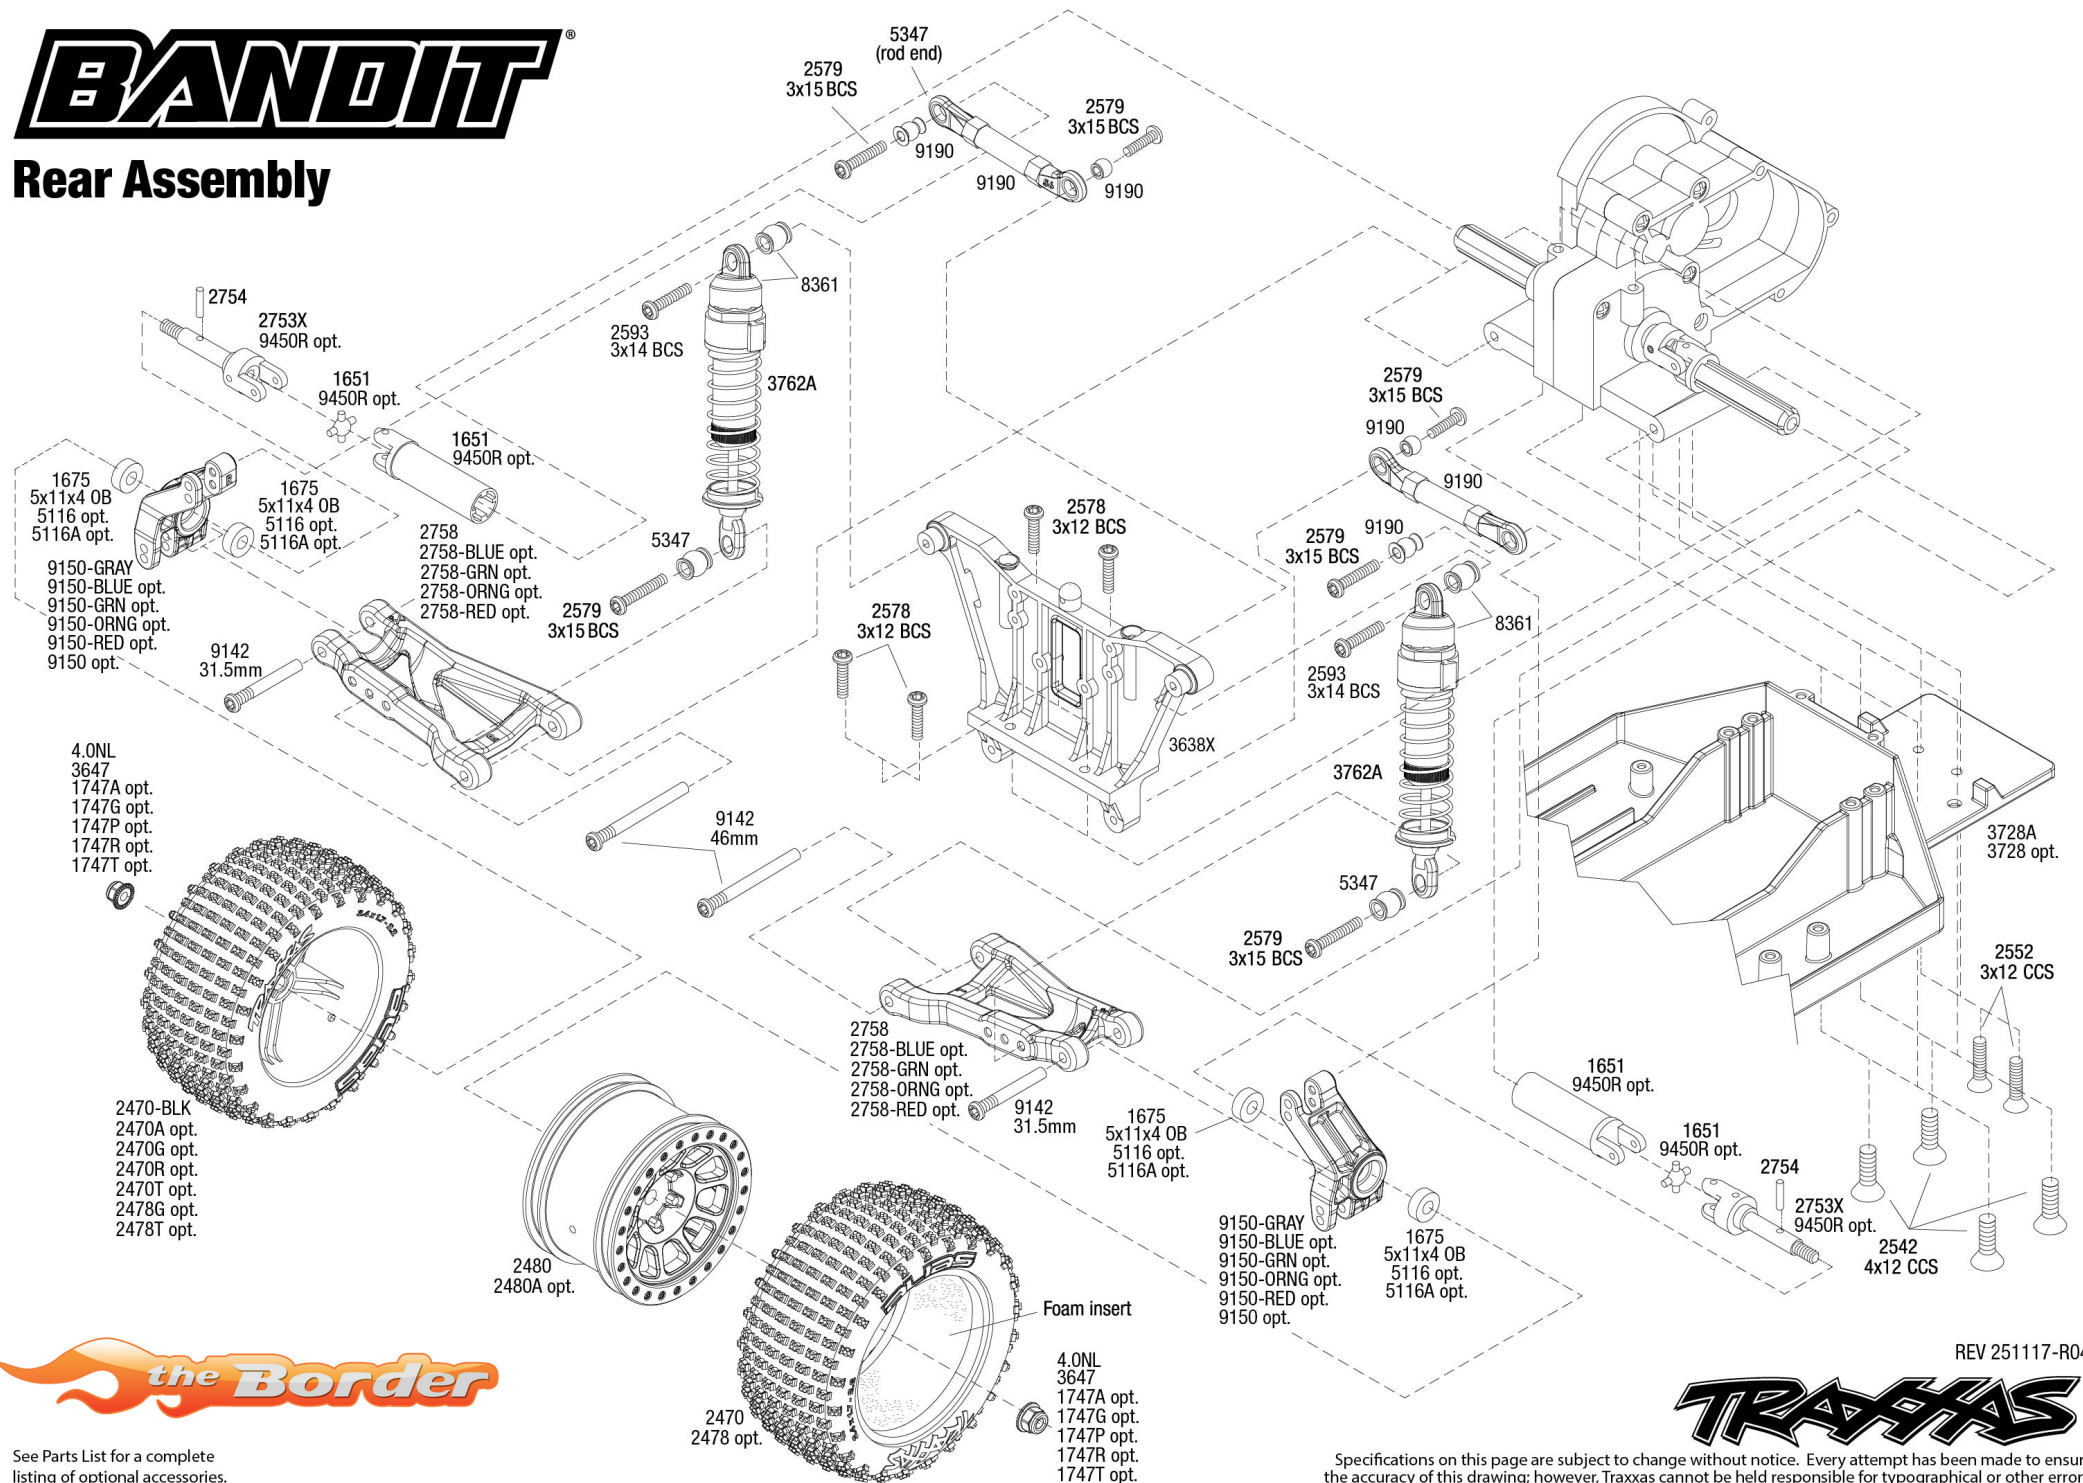

BANDIT

Rear Assembly

See Parts List for a complete listing of optional accessories.

REV 251117-R04

Specifications on this page are subject to change without notice. Every attempt has been made to ensure the accuracy of this drawing; however, Traxxas cannot be held responsible for typographical or other errors.