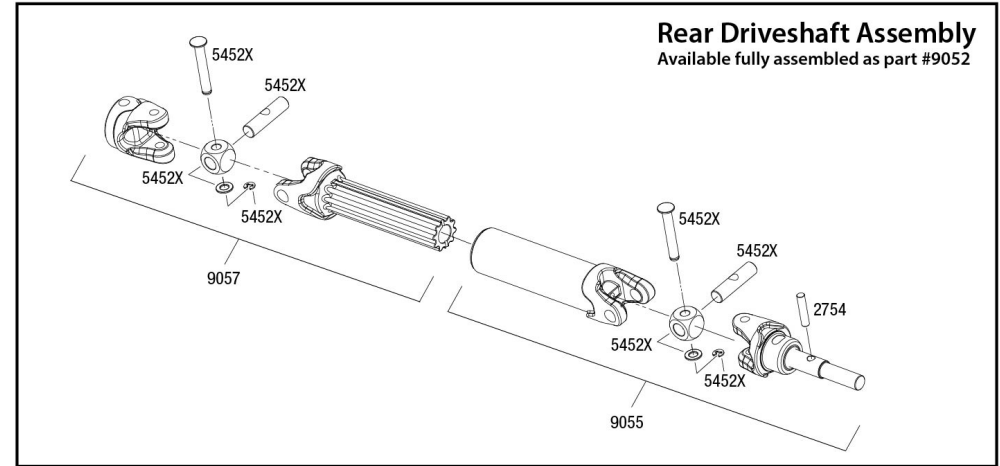

Driveshafts

Modular Assembly

REV 260514-R00
See Parts List for a complete listing of optional accessories.

Specifications on this page are subject to change without notice. Every attempt has been made to ensure the accuracy of this drawing; however, Traxxas cannot be held responsible for typographical or other errors.

Front Assembly

Transmission Assembly

See Parts List for a complete listing of optional accessories.

REV 260514-R00
Specifications on this page are subject to change without notice. Every attempt has been made to ensure the accuracy of this drawing; however, Traxxas cannot be held responsible for typographical or other errors.