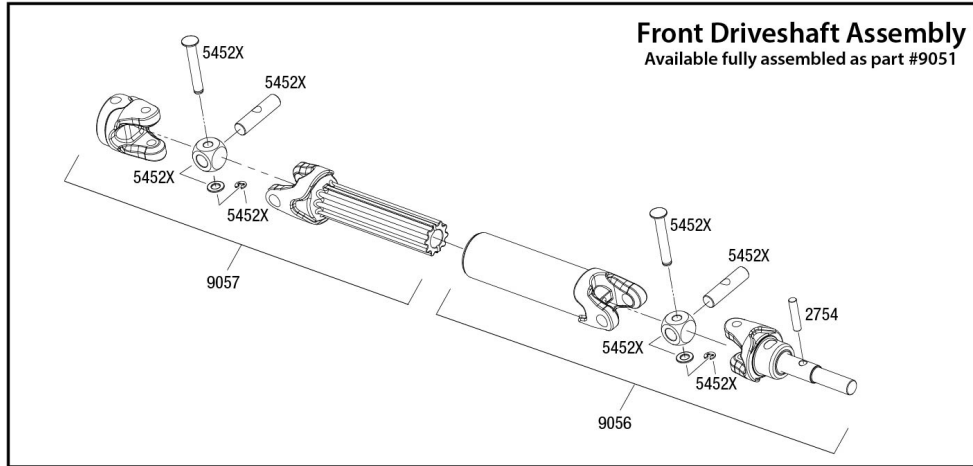

Driveshafts

Modular Assembly

REV 260514-R00
See Parts List for a complete listing of optional accessories.

Specifications on this page are subject to change without notice. Every attempt has been made to ensure the accuracy of this drawing; however, Traxxas cannot be held responsible for typographical or other errors.

Front Assembly

Transmission Assembly

See Parts List for a complete listing of optional accessories.

REV 260514-R00
Specifications on this page are subject to change without notice. Every attempt has been made to ensure the accuracy of this drawing; however, Traxxas cannot be held responsible for typographical or other errors.