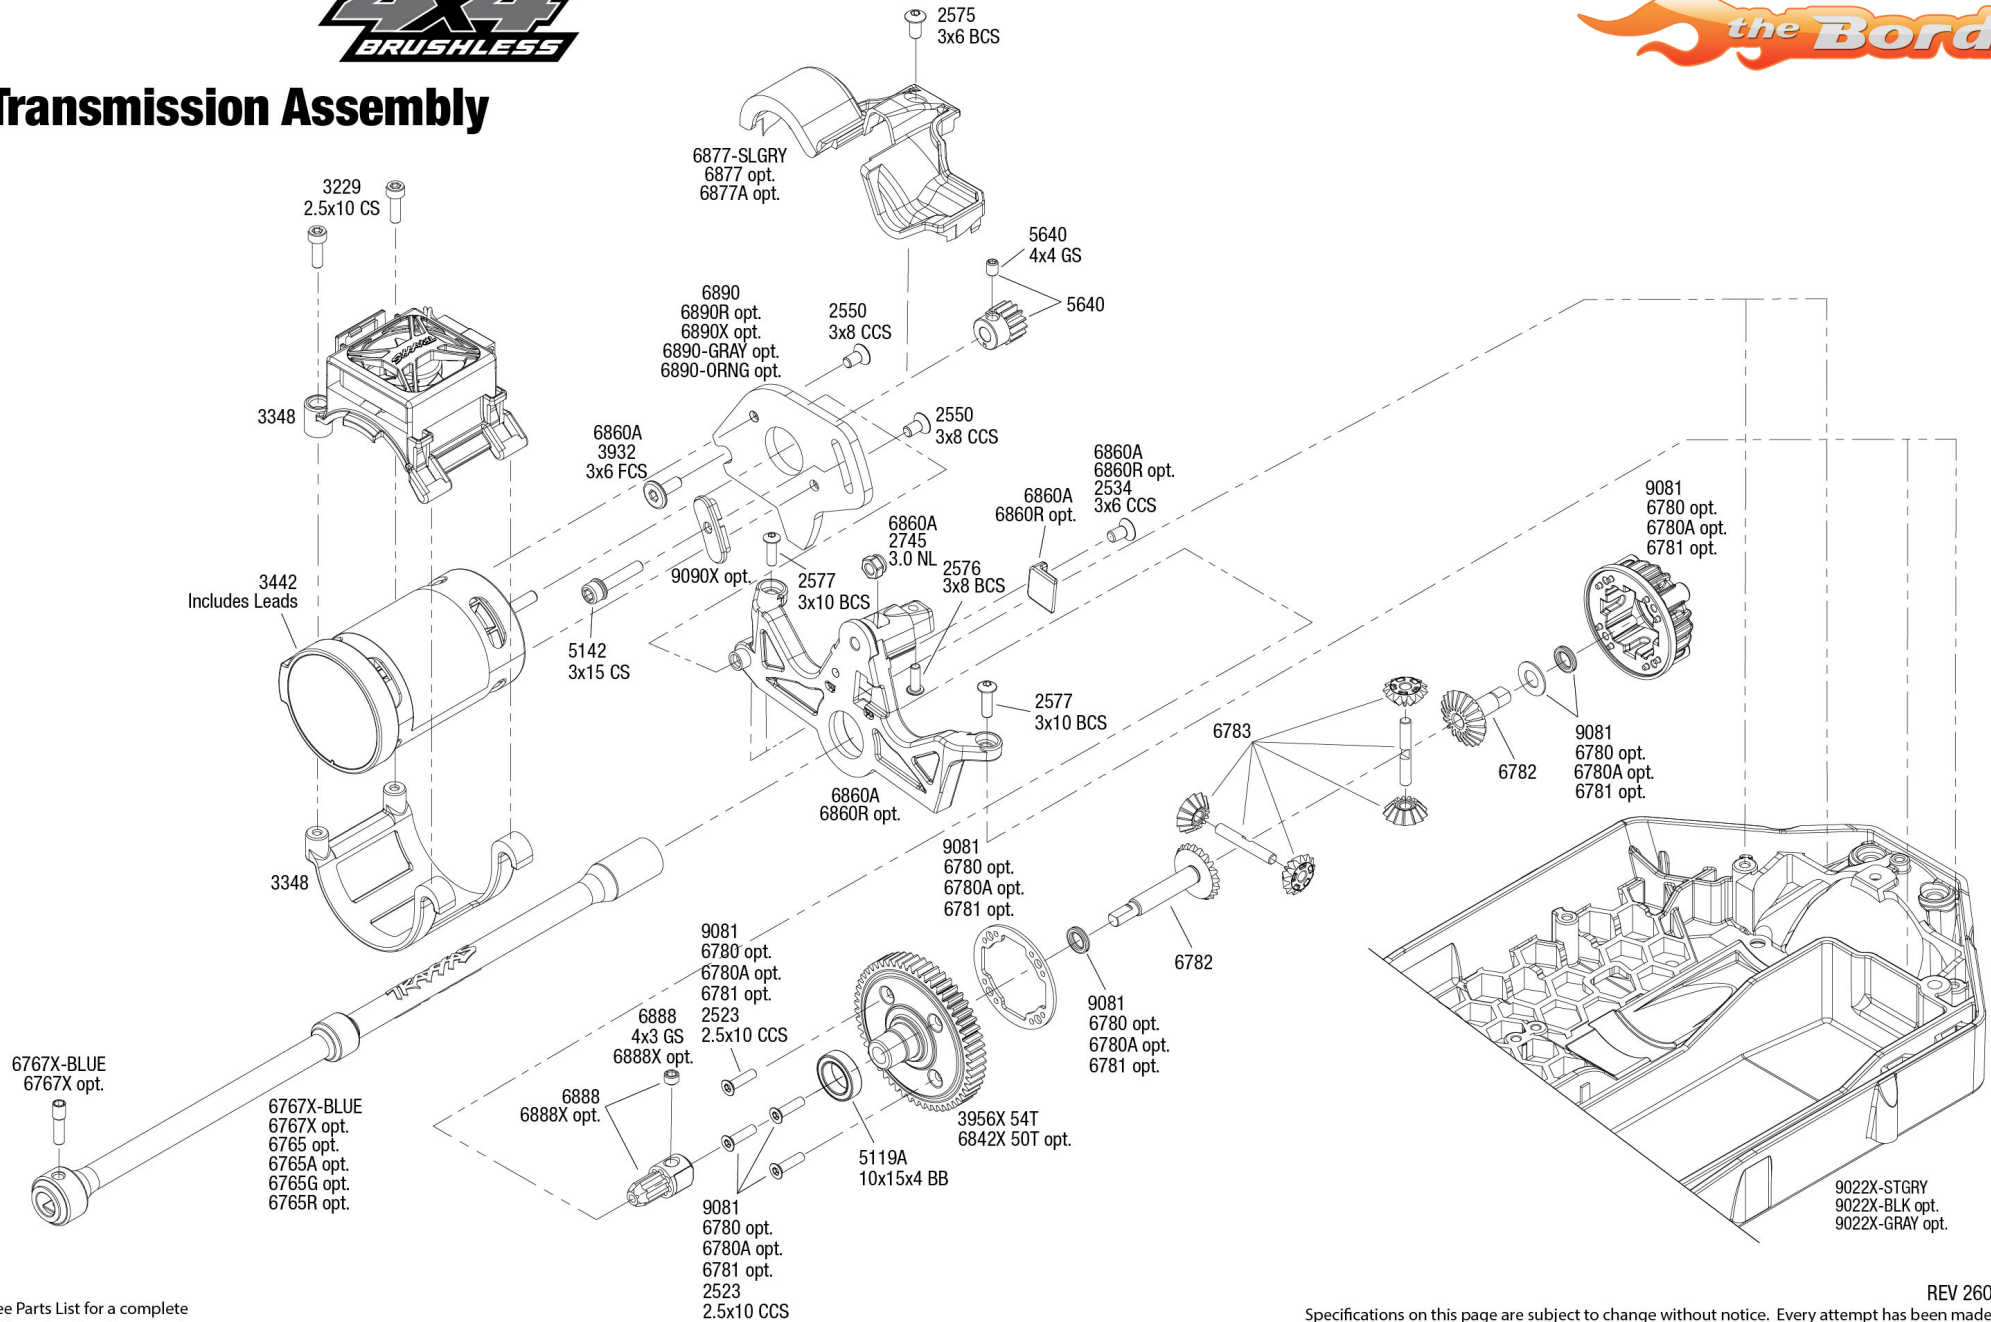

Driveshafts

Modular Assembly

REV 260514-R00
See Parts List for a complete listing of optional accessories.

Specifications on this page are subject to change without notice. Every attempt has been made to ensure the accuracy of this drawing; however, Traxxas cannot be held responsible for typographical or other errors.

Front Assembly

Transmission Assembly

See Parts List for a complete listing of optional accessories.

REV 260514-R00
Specifications on this page are subject to change without notice. Every attempt has been made to ensure the accuracy of this drawing; however, Traxxas cannot be held responsible for typographical or other errors.