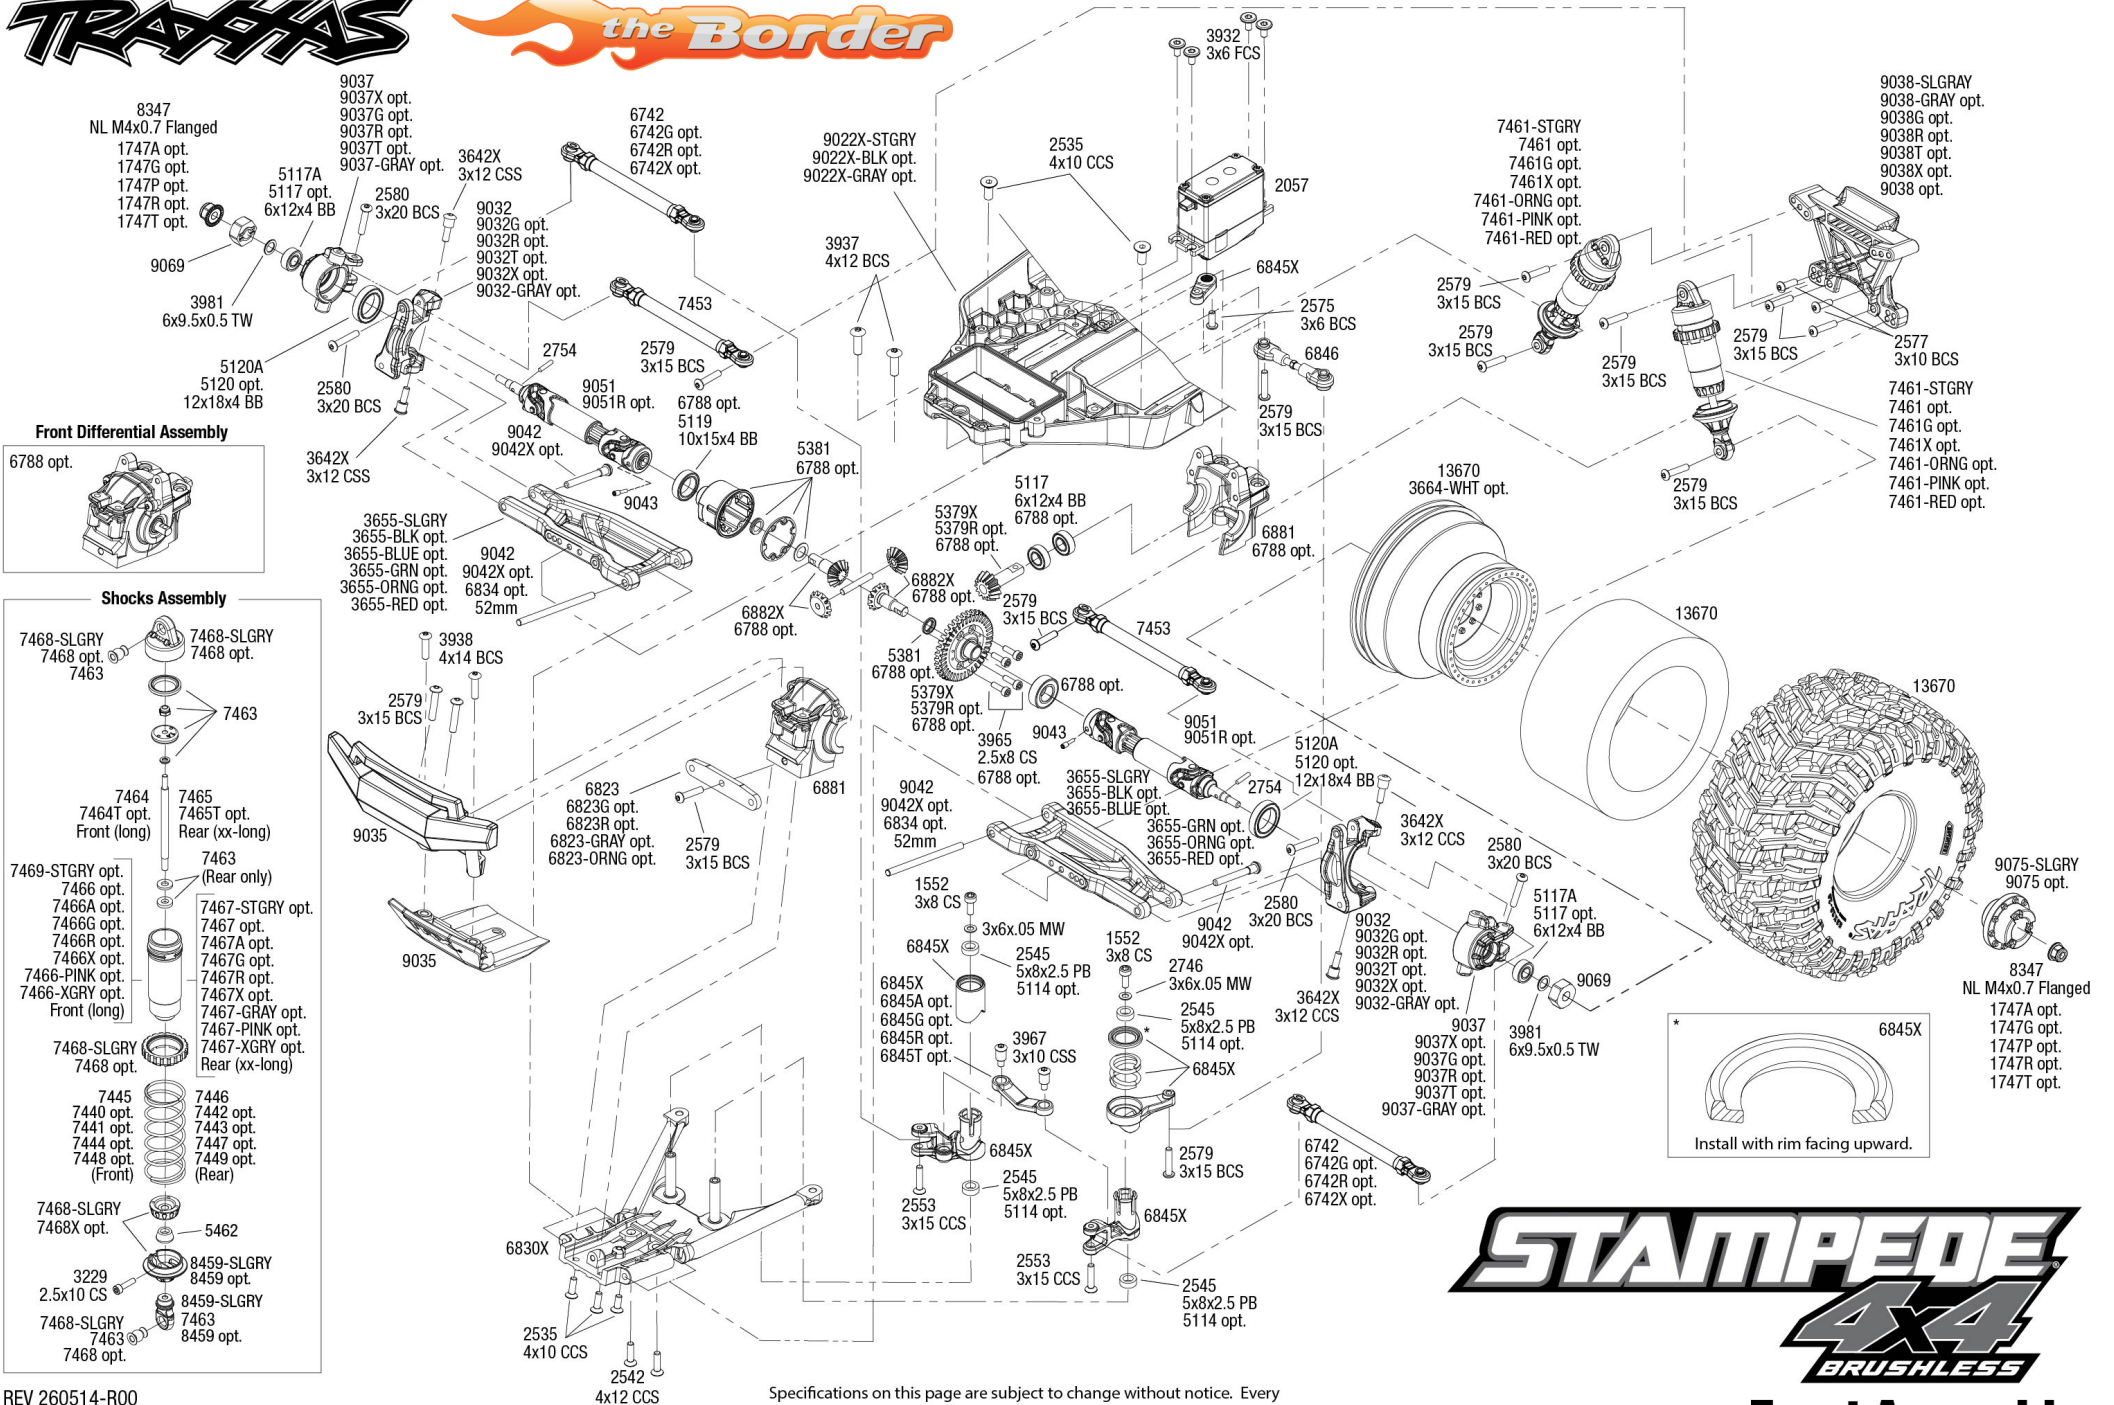

Driveshafts

Modular Assembly

REV 260514-R00
See Parts List for a complete listing of optional accessories.

Specifications on this page are subject to change without notice. Every attempt has been made to ensure the accuracy of this drawing; however, Traxxas cannot be held responsible for typographical or other errors.

Front Assembly

Transmission Assembly

See Parts List for a complete listing of optional accessories.

REV 260514-R00
Specifications on this page are subject to change without notice. Every attempt has been made to ensure the accuracy of this drawing; however, Traxxas cannot be held responsible for typographical or other errors.